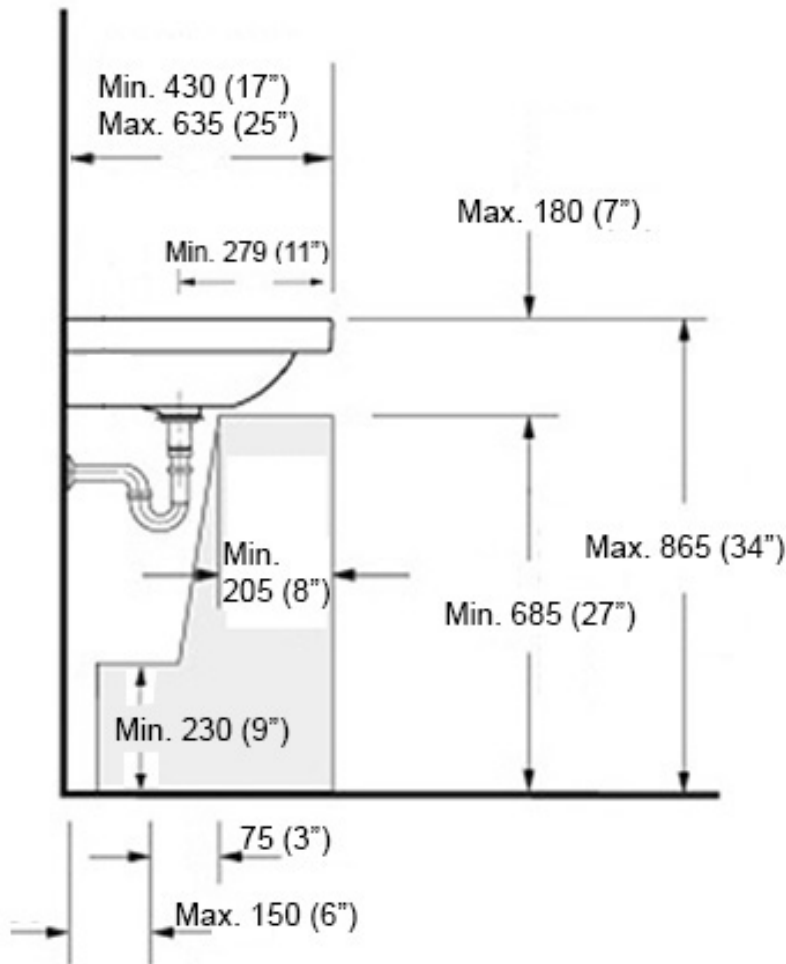

Recommended ADA Installation

Note: ADA Compliant when installed in accordance with ADA guidelines

Collection Cento	Model | Cento 3583	Dimensions Metric 1 inch = 2.54 cm 1 inch = 25.4 mm	WS® BATH COLLECTIONS 1051 Lea Drive - Collegeville, PA 19426 Tel. 215 513 9400 - Fax 610 831 0215 www.ws bathcollections.com - info@ws bathcollections.com