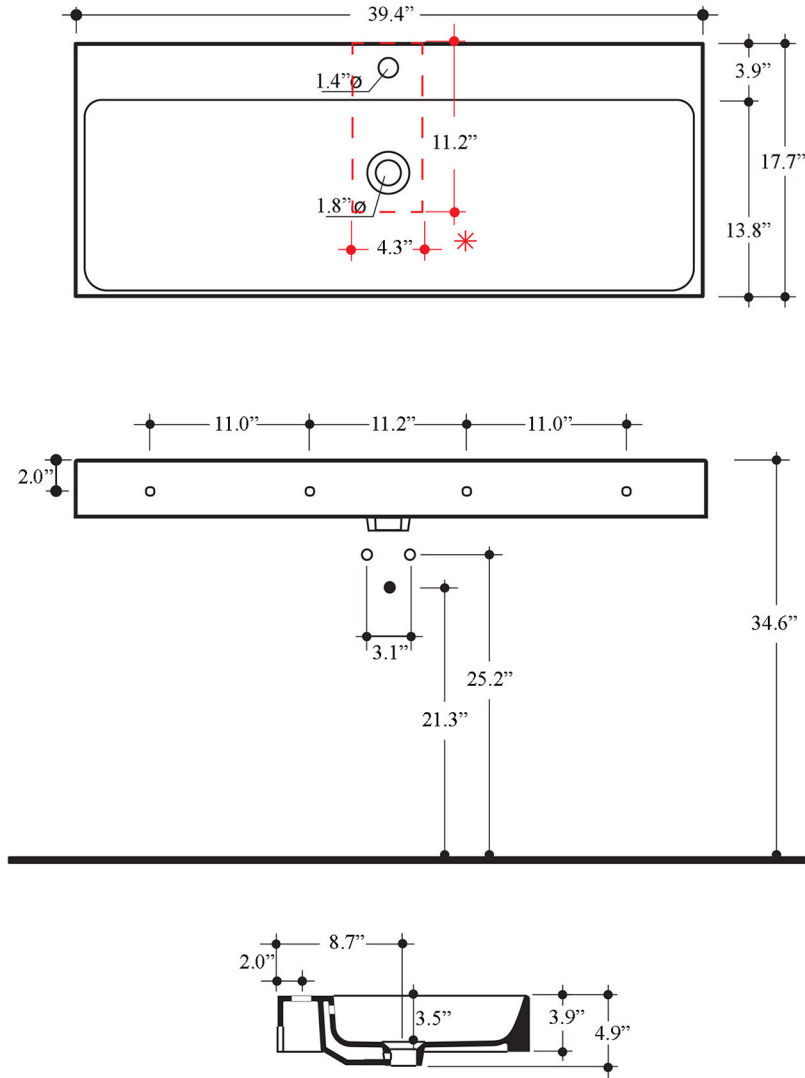

### SKU# | Options:

- Cento 3583.01 | Single Faucet Hole
- Cento 3583.03 | Three Faucet Holes

### Codes & Standards:

- ADA Compliant

\* WS Bath Collections reserves the right to revise dimensions or information on this sheet without notice

<b>Collection  </b> Cento	<b>Model  </b> Cento 3583	Dimensions Metric <i>1 inch = 2.54 cm</i> <i>1 inch = 25.4 mm</i>	 1051 Lea Drive - Collegeville, PA 19426 Tel. 215 513 9400 - Fax 610 831 0215 <a href="http://www.ws bathcollections.com">www.ws bathcollections.com</a> - <a href="mailto:info@ws bathcollections.com">info@ws bathcollections.com</a>
------------------------------	------------------------------	---	---

\* WS Bath Collections reserves the right to revise dimensions or information on this sheet without notice

**Collection |**  
Cento

**Model |**  
Cento 3583

Dimensions Metric

1 inch = 2.54 cm

1 inch = 25.4 mm

### Vessel/ countertop installation

Bolts

Silicone (optional)

Collection  
Cento

Model |  
Cento 3583

Dimensions Metric  
*1 inch = 2.54 cm*  
*1 inch = 25.4 mm*

**WS**<sup>®</sup>  
**BATH**  
**COLLECTIONS**