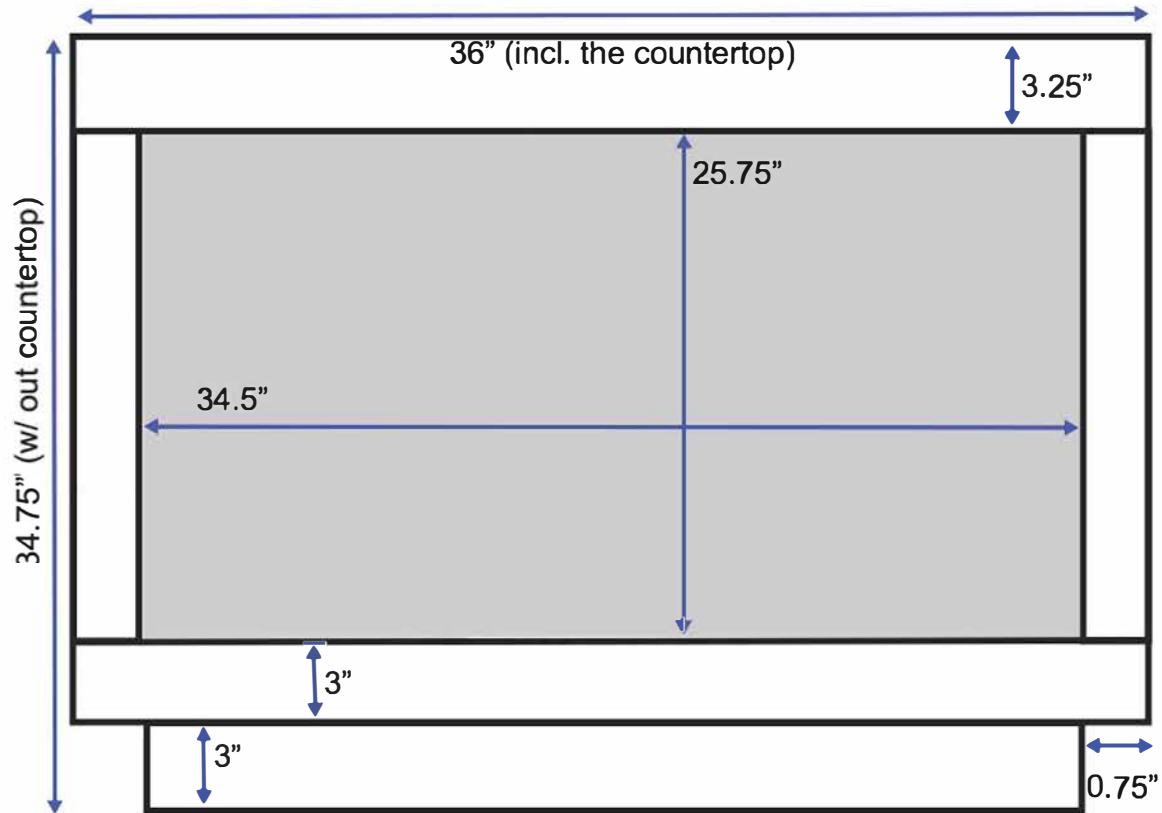

36-inch Vanity (Back View)

All measurements are approximate and rounded to the nearest quarter-inch. Please allow for a slight margin of error.