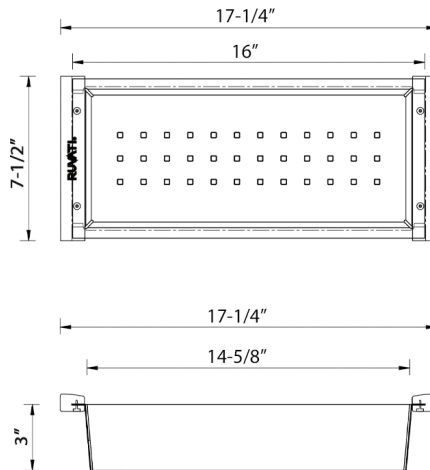

Purpose:

- Ideal for rinsing and draining fruits and vegetables.
- Designed for draining pasta, noodles, and grains in shallow batches.

⚠ California Prop 65 Warning: Cancer and Reproductive Harm