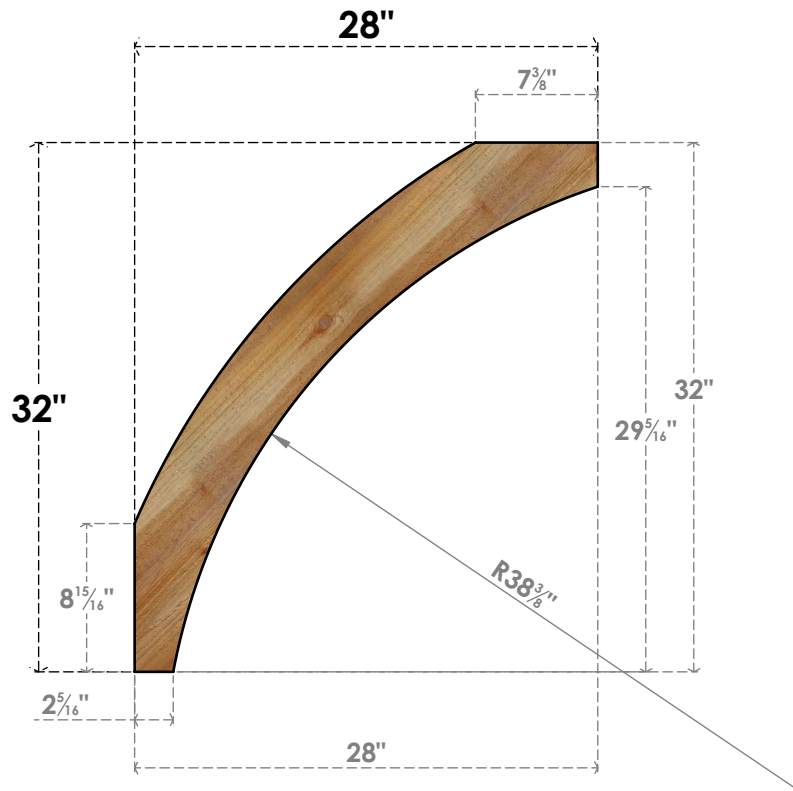

# BRC06X28X32THR00RWR

6"W X 28"D X 32"H THORTON ROUGH SAWN BRACE, WESTERN RED CEDAR

**SIDE**

**FRONT**

EKENA MILLWORK  
 2300 WEST MAIN ST.  
 CLARKSVILLE, TX 75426  
 TOLL FREE: 866-607-0453  
 WWW.EKENAMILLWORK.COM