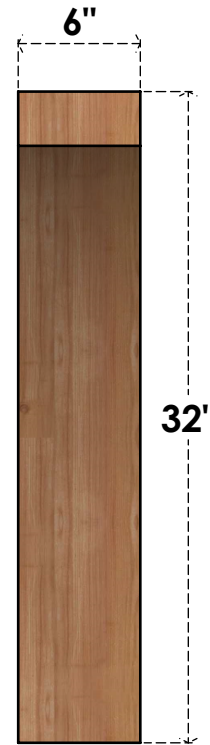

# BRC06X28X32THR00RWR

6"W X 28"D X 32"H THORTON ROUGH SAWN BRACE, WESTERN RED CEDAR

**SIDE**

**FRONT**

EKENA MILLWORK  
 2300 WEST MAIN ST.  
 CLARKSVILLE, TX 75426  
 TOLL FREE: 866-607-0453  
 WWW.EKENAMILLWORK.COM

**NOTES**

1. INSTALLATION TO BE COMPLETED IN ACCORDANCE WITH MANUFACTURER'S SPECIFICATIONS.
2. DRAWING MAY NOT BE TO SCALE
3. THIS DRAWING IS INTENDED FOR DESIGN AND PLANNING PURPOSES ONLY.
4. ALL INFORMATION CONTAINED HEREIN WAS CURRENT AT THE TIME OF DEVELOPMENT BUT MUST BE REVIEWED AND APPROVED BY THE PRODUCT MANUFACTURER TO BE CONSIDERED ACCURATE.
5. PRODUCTS ARE NOT KILN DRIED. THIS ITEM IS UNIQUE AND WILL CONTAIN THE NATURAL VARIATIONS THAT THE WOOD SPECIES OFFERS. THIS MAY RESULT IN VARIATIONS UP TO 1/4"