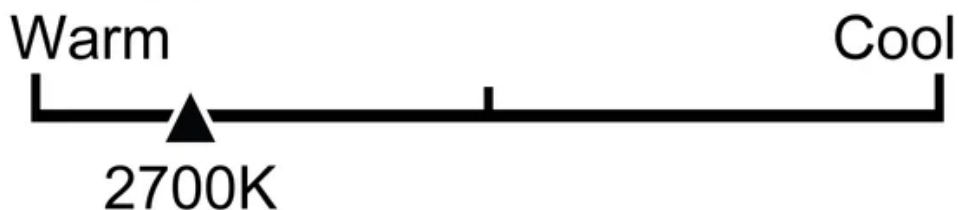

**Life**

Based on 3 hrs/day

**7 years**

---

**Light Appearance**

**Energy Used**

**9.5 watts**