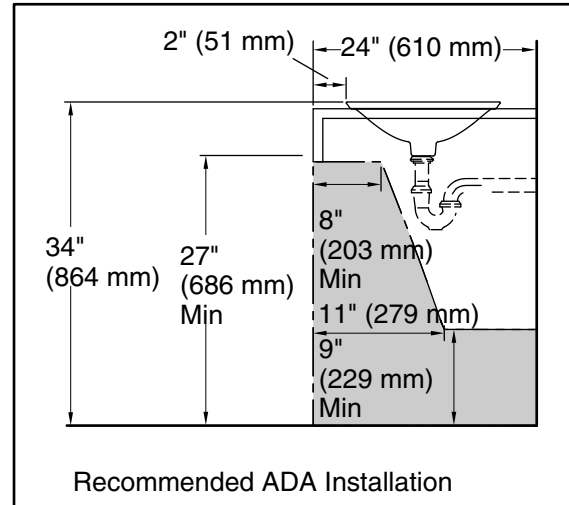

Technical Information

All product dimensions are nominal.

Bowl configuration: Single

Installation: Drop-in, Vessel

Bowl area (Only): Diameter: 17-11/16" (449 mm)

Bowl depth: 4" (102 mm)

Water depth: 4" (102 mm)