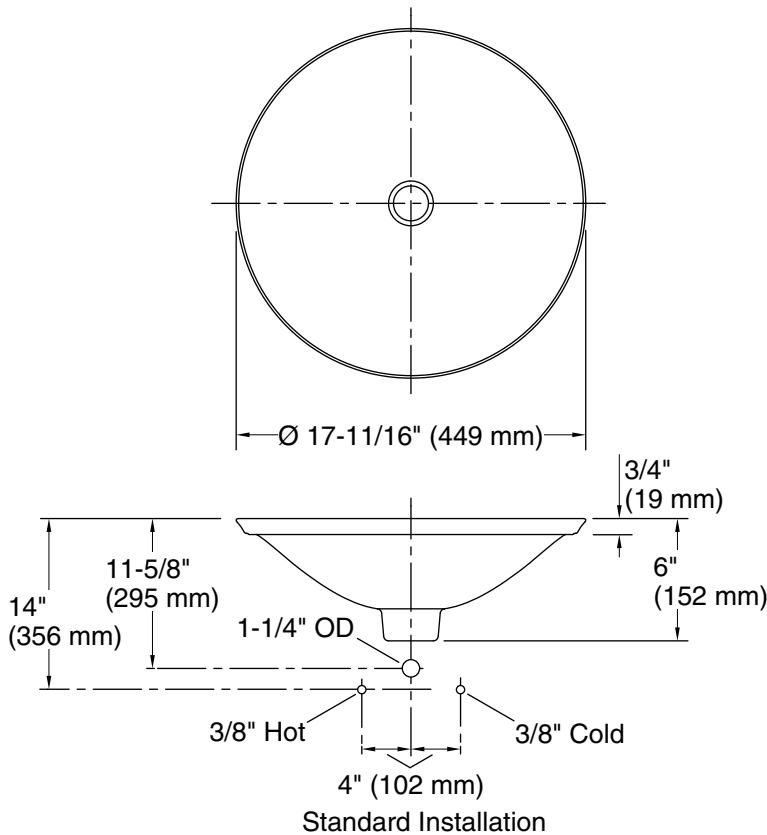

Technical Information

All product dimensions are nominal.

Bowl configuration: Single

Installation: Drop-in, Vessel

Bowl area (Only): Diameter: 17-11/16" (449 mm)

Bowl depth: 4" (102 mm)

Water depth: 4" (102 mm)