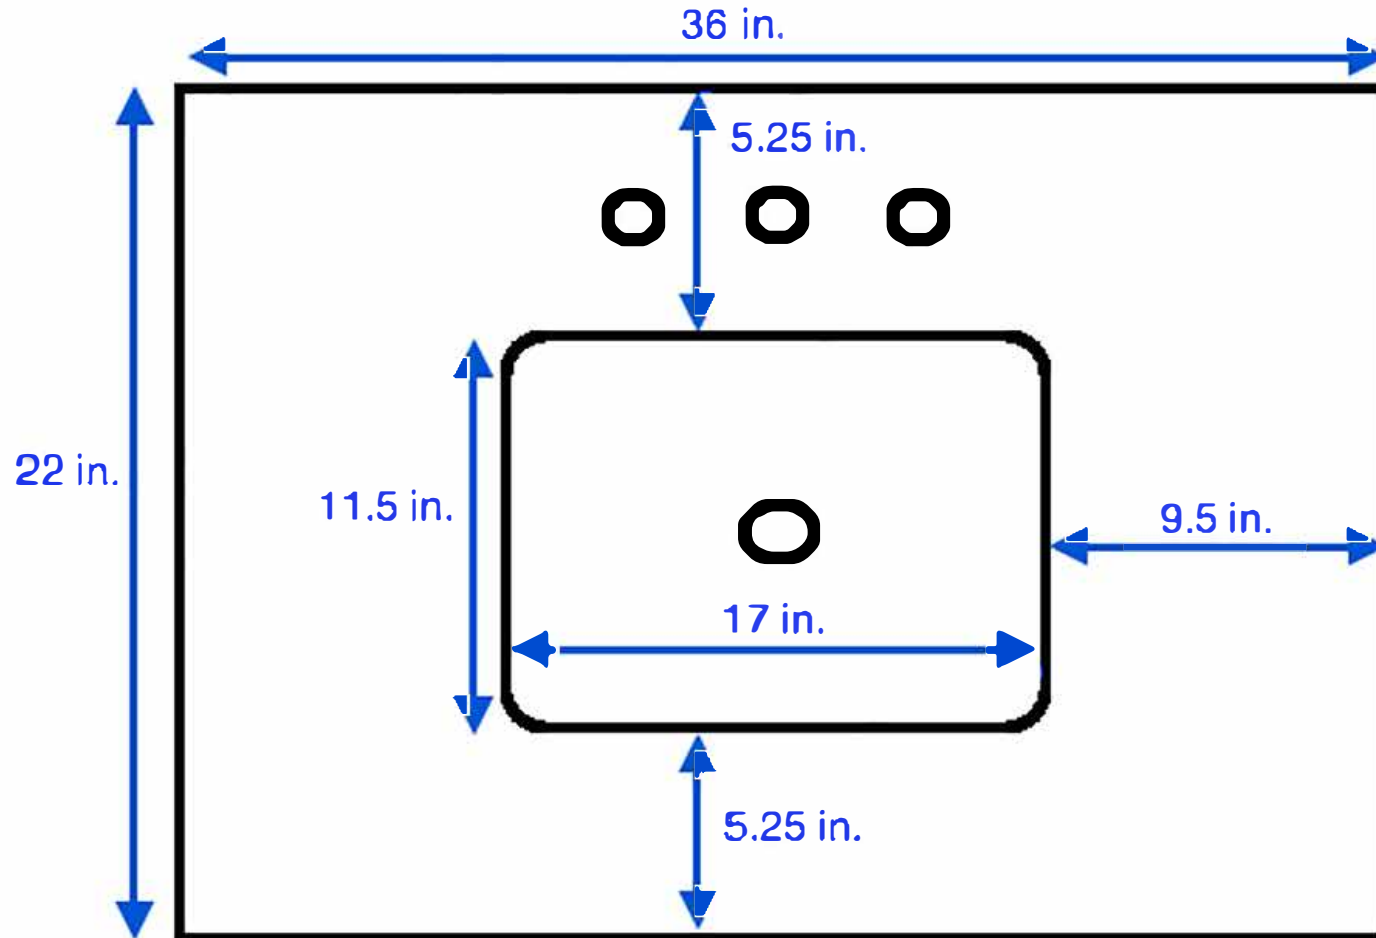

# 36-inch Vanity Top View

All measurements are approximate and rounded to the nearest quarter inch.  
Please allow for a slight margin of error.