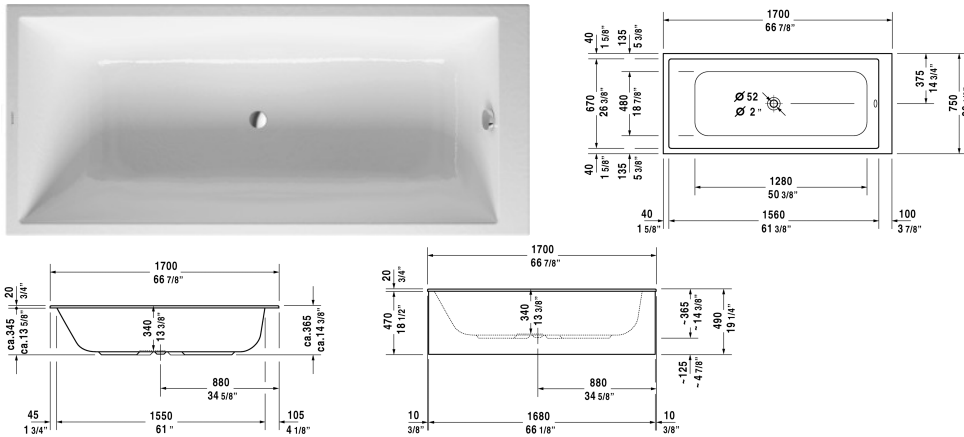

Bathtub # 70023100000090

| < 66 7/8" Inch > |

Bathtub	Dimension	Weight	Order number
rectangle, built-in or for panel, cUPC listed, 1/4" sanitary acrylic			
Colors			
00 White			
Variant			
Base tub	66 7/8" x 29 1/2" Inch	50.7 lb	70023100000090
Suitable panels			
Panel for corner left, for # 700231 (66 7/8" x 29 1/2") **	66 1/2" x 29 1/8" Inch		DS8947
Panel for corner right, for # 700231 (66 7/8" x 29 1/2") **	66 1/2" x 29 1/8" Inch		DS8946
Panel for back-to-wall, for # 700231 (66 7/8" x 29 1/2") **	66 1/2" x 29 1/8" Inch		DS8948
Panel for niche (alcove), for # 700231 (66 7/8" x 29 1/2") **	66 1/2" Inch		DS8949
Suitable tub covers			
Tub cover, 2 pcs. 29 1/2" x 16 3/4"			791824
Tub cover with cut-out for hand shower tube, 2 pcs. 29 1/2" x 16 3/4"			791825
Accessory for bathtub			
Support frame (included)			790113
Bathtub anchors for mounting and support of bathtubs and shower trays, 3 pieces			790103
Waste and overflow for DuraStyle # 700231, 700233			791212
Tile flange			790112
Stereo transducers (speakers) for bathtubs and whirltubs			791818

Bathtub # 700231000000090

|< 66 7/8" Inch >|

All drawings contain the necessary measurements which are subject to standard tolerances. They are stated in inch & mm and are non-binding. Exact measurements, in particular for customized installation scenarios, can only be taken from the finished ceramic piece.