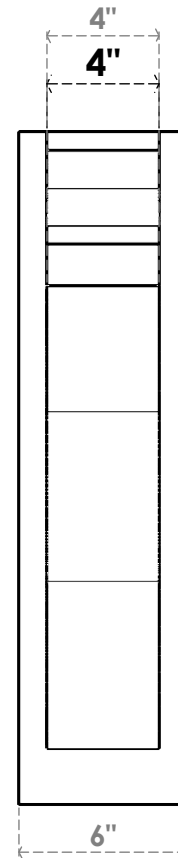

**ITEM NUMBER: OUTUROC040X060X24000X24000X040X020X040FST04RCPR**

4"W TOP X 6"W BACK X 24"D X 24"H X 4"T TOP X 2"T BACK TIMBERTHANE ROUGH CEDAR FUNSTON FAUX WOOD OPEN OUTLOOKER, TRADITIONAL TOP AND BLOCK BACK, 4"W CLOSED BRACE, PRIMED TAN

EKENA MILLWORK  
2300 WEST MAIN ST.  
CLARKSVILLE, TX 75426  
TOLL FREE: 866-607-0453  
WWW.EKENAMILLWORK.COM

**NOTES**

1. INSTALLATION TO BE COMPLETED IN ACCORDANCE WITH MANUFACTURER'S SPECIFICATIONS.
2. DRAWING MAY NOT BE TO SCALE
3. THIS DRAWING IS INTENDED FOR DESIGN AND PLANNING PURPOSES ONLY.
4. ALL INFORMATION CONTAINED HEREIN WAS CURRENT AT THE TIME OF DEVELOPMENT BUT MUST BE REVIEWED AND APPROVED BY THE PRODUCT MANUFACTURER TO BE CONSIDERED ACCURATE.
5. TIMBERTHANE ARCHITECTURAL PRODUCTS ARE MADE FROM HIGH DENSITY URETHANE AND COME FACTORY PRIMED