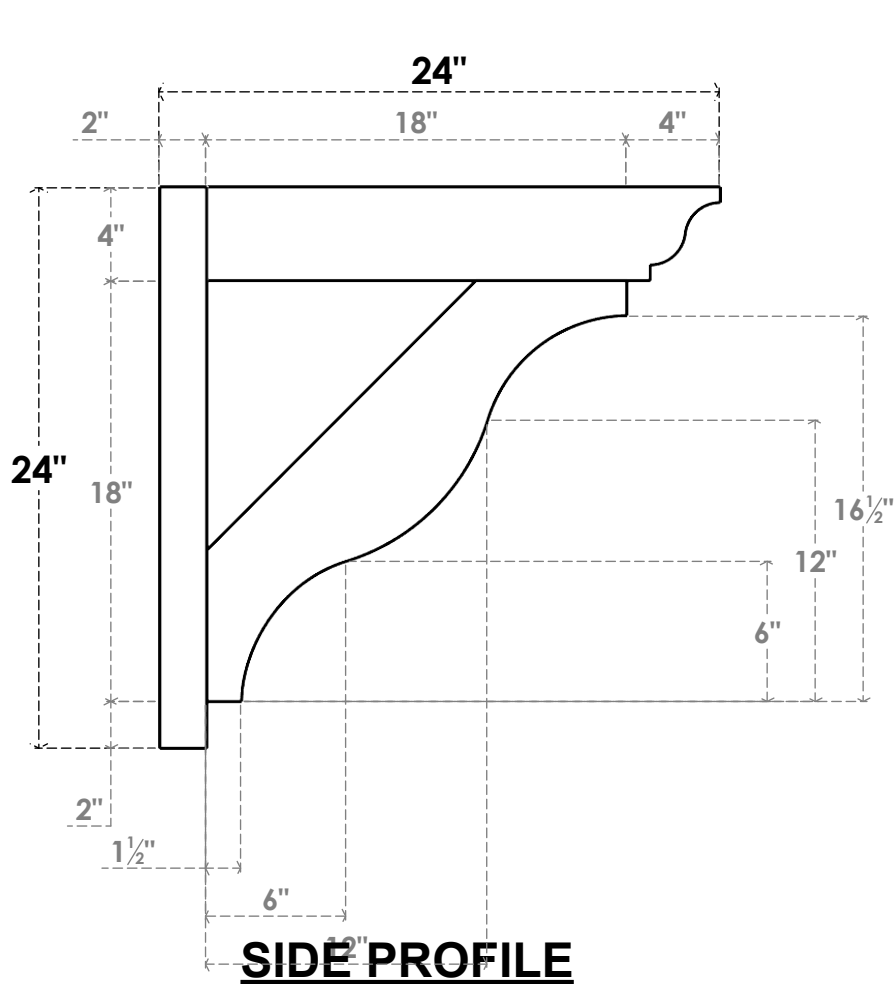

**ITEM NUMBER: OUTUROC040X060X24000X24000X040X020X040FST04RCPR**

4"W TOP X 6"W BACK X 24"D X 24"H X 4"T TOP X 2"T BACK TIMBERTHANE ROUGH CEDAR FUNSTON FAUX WOOD OPEN OUTLOOKER, TRADITIONAL TOP AND BLOCK BACK, 4"W CLOSED BRACE, PRIMED TAN