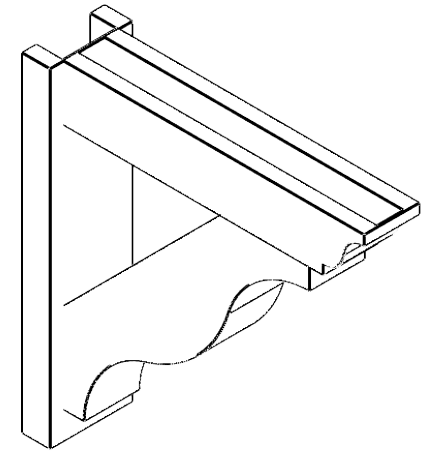

**ITEM NUMBER: OUTUROC040X060X24000X24000X040X020X040FST04RCPR**

4"W TOP X 6"W BACK X 24"D X 24"H X 4"T TOP X 2"T BACK TIMBERTHANE ROUGH CEDAR FUNSTON FAUX WOOD OPEN OUTLOOKER, TRADITIONAL TOP AND BLOCK BACK, 4"W CLOSED BRACE, PRIMED TAN