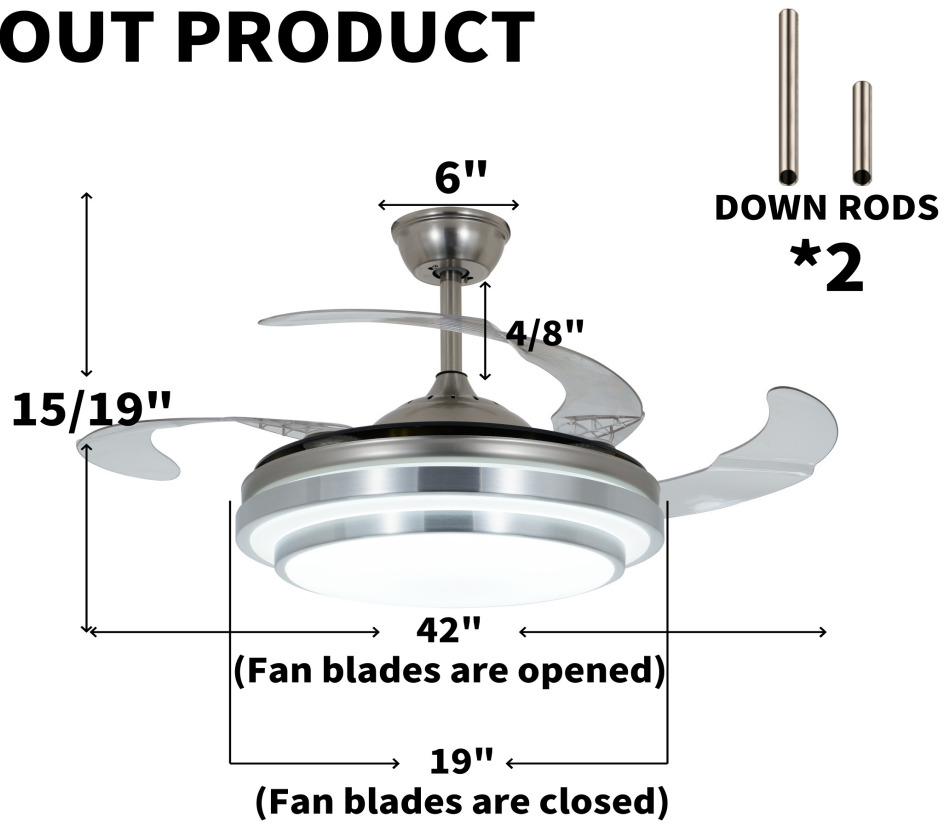

ABOUT PRODUCT

Mute Motor

Remote

Timing

3 Fan Speed