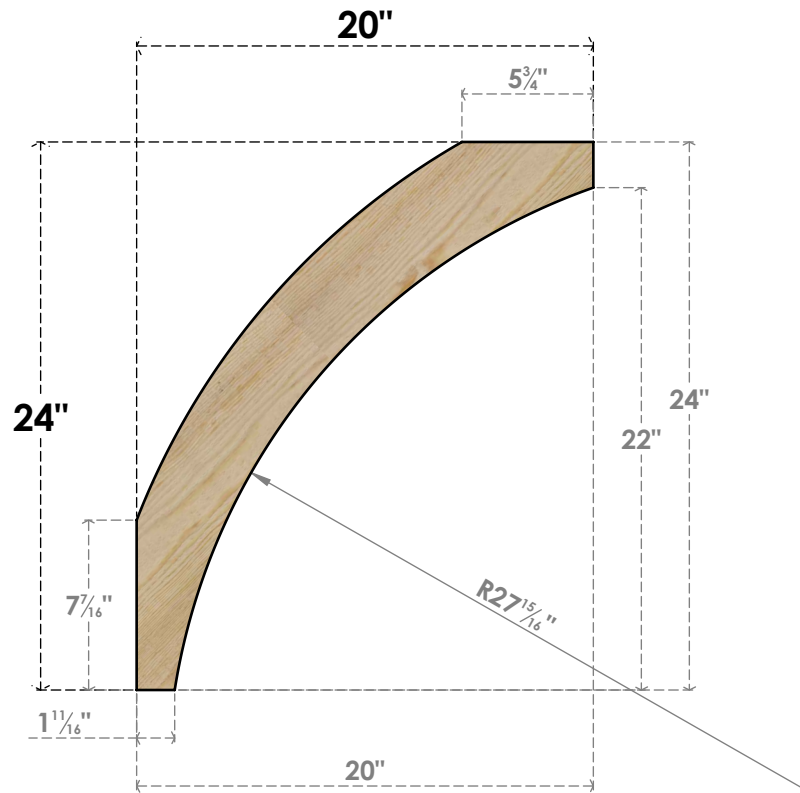

BRC06X20X24THR00RDF

6"W X 20"D X 24"H THORTON ROUGH SAWN BRACE, DOUGLAS FIR

SIDE

FRONT

EKENA MILLWORK
 2300 WEST MAIN ST.
 CLARKSVILLE, TX 75426
 TOLL FREE: 866-607-0453
 WWW.EKENAMILLWORK.COM

NOTES

1. INSTALLATION TO BE COMPLETED IN ACCORDANCE WITH MANUFACTURER'S SPECIFICATIONS.
2. DRAWING MAY NOT BE TO SCALE
3. THIS DRAWING IS INTENDED FOR DESIGN AND PLANNING PURPOSES ONLY.
4. ALL INFORMATION CONTAINED HEREIN WAS CURRENT AT THE TIME OF DEVELOPMENT BUT MUST BE REVIEWED AND APPROVED BY THE PRODUCT MANUFACTURER TO BE CONSIDERED ACCURATE.
5. PRODUCTS ARE NOT KILN DRIED. THIS ITEM IS UNIQUE AND WILL CONTAIN THE NATURAL VARIATIONS THAT THE WOOD SPECIES OFFERS. THIS MAY RESULT IN VARIATIONS UP TO 1/4"