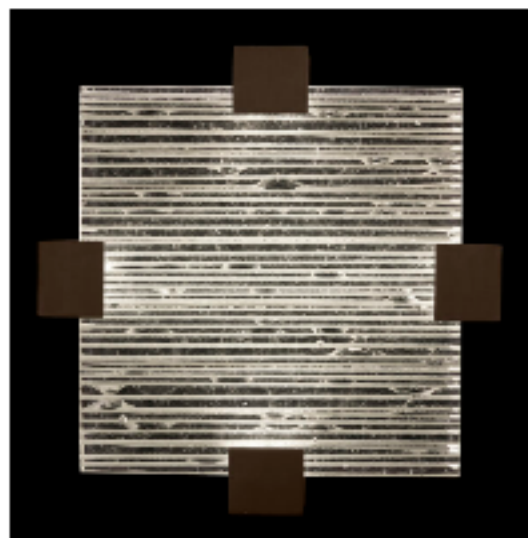

## TERRA 16.75" SQUARE FLUSH MOUNT 895440-45

### DESCRIPTION

Semi-flush mount/Sconce featuring "Rake" cast glass. Inspired by Zen patterns formed with tiny pebbles, "Rake" combines monumental cast glass with deep hand carved patterns, perfectly captured by an array of hidden waterproof LEDs, giving the glass a truly contemporary feel to an ancient pattern. Choice of four finishes, champagne tinted gold leaf finish or silver leaf for indoor only, and a bronze (shown) or hand rubbed black iron for indoor and outdoor use.

### DIMENSIONS

3.75" H x 16.75" W ( 10 cm x 43 cm )