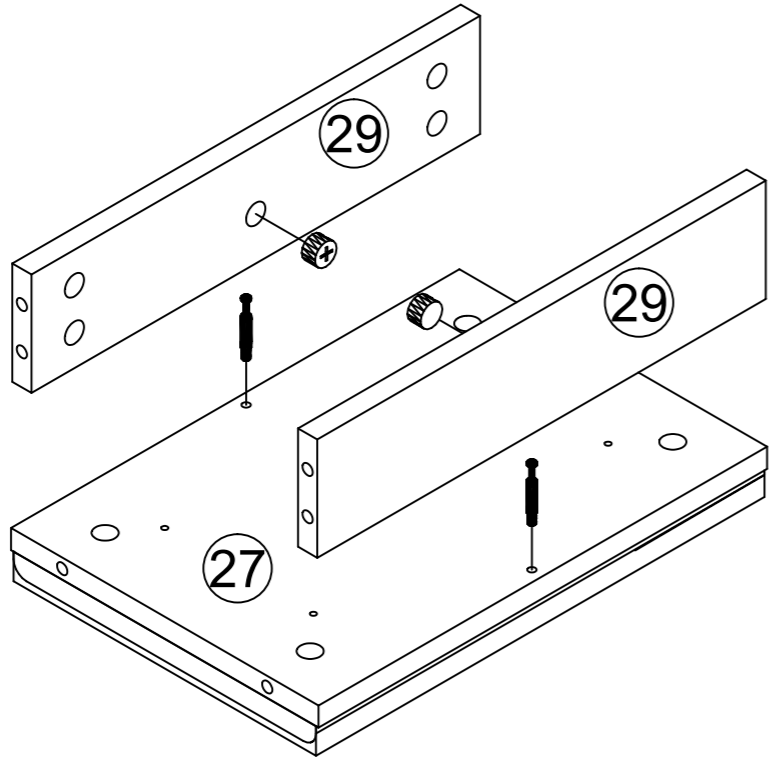

15

x3

C 12x	D 12x
----------	----------

16

x3

I I-3 I-4 3x	J Ø3.5x14 12x
--------------------	---------------------

17

Tight the Third screw after drawer adjusted in a Suitable location.

J		Ø3.5x14
		10x
G		
		5x
H		15mm
		10x

18

A		
		2x
B		
		2x

19

E		Ø8x40
		6x
A		
		9x
B		
		9x

20

E		Ø8x40
		2x
A		
		7x
B		
		7x

21

N	P	J
1x	1x	4x

22

Please adjust the distance between the bulb and the back before installation.

23

A	B
2x	2x

24

A	B
8x	8x

25

M		4x
A		8x
B		8x

26

L	 Ø20	91x
---	---	-----

Decoration sticker