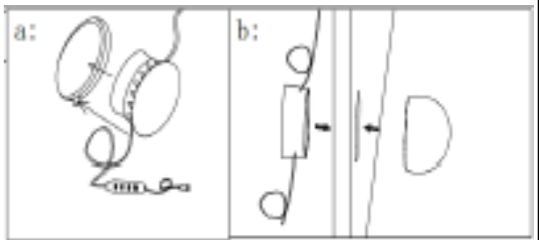

15

x3

C 12x	D 12x
----------	----------

16

x3

I I-3 I-4 3x	J Ø3.5x14 12x
--------------------	---------------------

17

Tight the Third screw after drawer adjusted in a Suitable location.

J		Ø3.5x14
		10x
G		
		5x
H		15mm
		10x

18

A		
		2x
B		
		2x

19

E		Ø8x40
		6x
A		
		9x
B		
		9x

20

E		Ø8x40
		2x
A		
		7x
B		
		7x

21

N	P	J
1x	1x	4x

22

Please adjust the distance between the bulb and the back before installation.

23

A	B
2x	2x

24

A	B
8x	8x

25