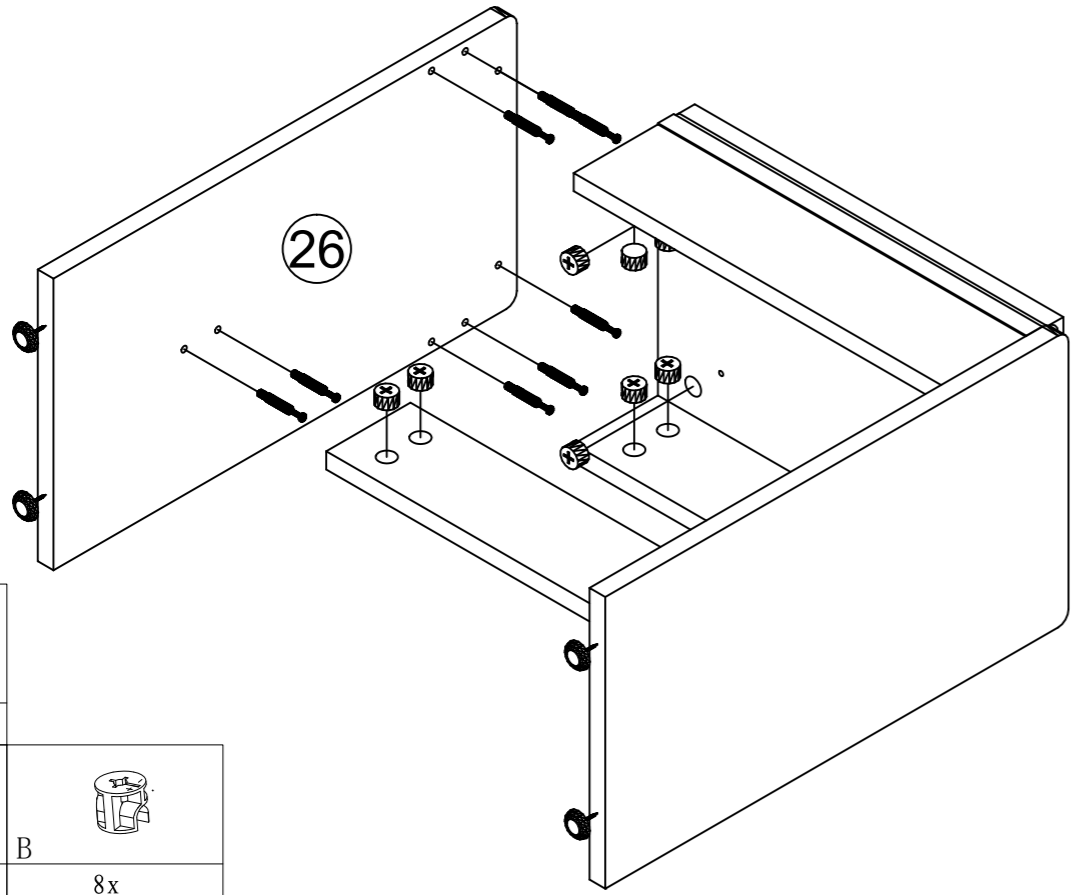

15

x3

C 12x	D 12x
----------	----------

16

x3

I I-3 I-4 3x	J Ø3.5x14 12x
--------------------	---------------------

17

Tight the Third screw after drawer adjusted in a Suitable location.

J		Ø3.5x14
		10x
G		
		5x
H		15mm
		10x

18

A		
		2x
B		
		2x

19

E		Ø8x40
		6x
A		
		9x
B		
		9x

20

E		Ø8x40
		2x
A		
		7x
B		
		7x

21

N	P	J
1x	1x	4x

22

Please adjust the distance between the bulb and the back before installation.

23

A	B
2x	2x

24

A	B
8x	8x

25

M		4x
A		8x
B		8x

26

L	 Ø20	91x
---	---	-----

Decoration sticker