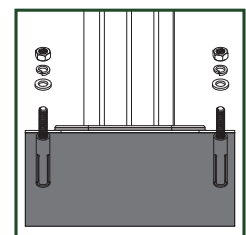

Use the expansion bolts that are pre-configured with the product to secure it in place. This installation methods will provide better wind resistance performance, extend the product's lifespan.