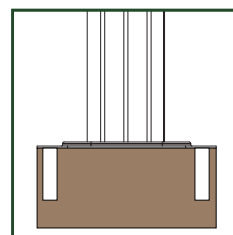

Use the expansion bolts that are pre-configured with the product to secure it in place. This installation methods will provide better wind resistance performance, extend the product's lifespan.