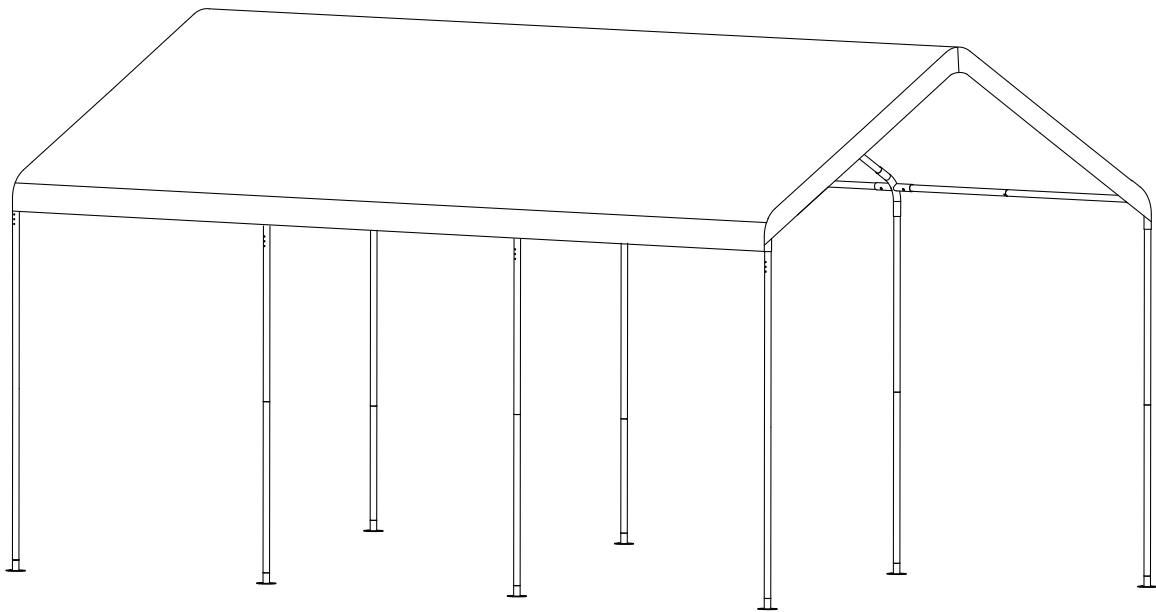

Patio Furniture & Accessories

Soft top carport gazebo

10X20 FT

✉ (24/7):service@kmcglobe-us.com

☎ (USA) +1 213-816-4788

CUSTOMER SUPPORT

Dear customer

Thank you for your purchase.