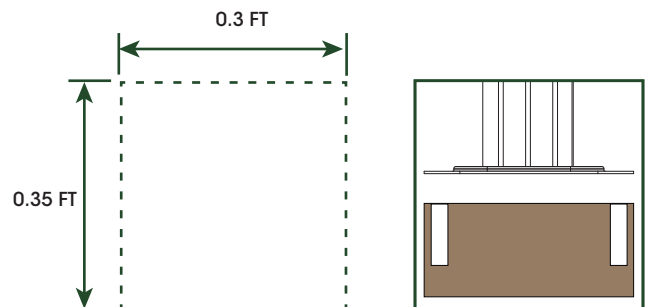

gradienter

Hammer

gloves

3 people

Minimum foundation size:

If your foundation is made of hardwood or concrete, Use an 10 mm diameter drill bit to drill holes in the foundation, with the depth exceeding 60 mm.

PARTS

 **1** X 8

 **A** X 6

 **2** X 8

 **B** X 6

 **3** X 9

 **C** X 8

 **4** X 9