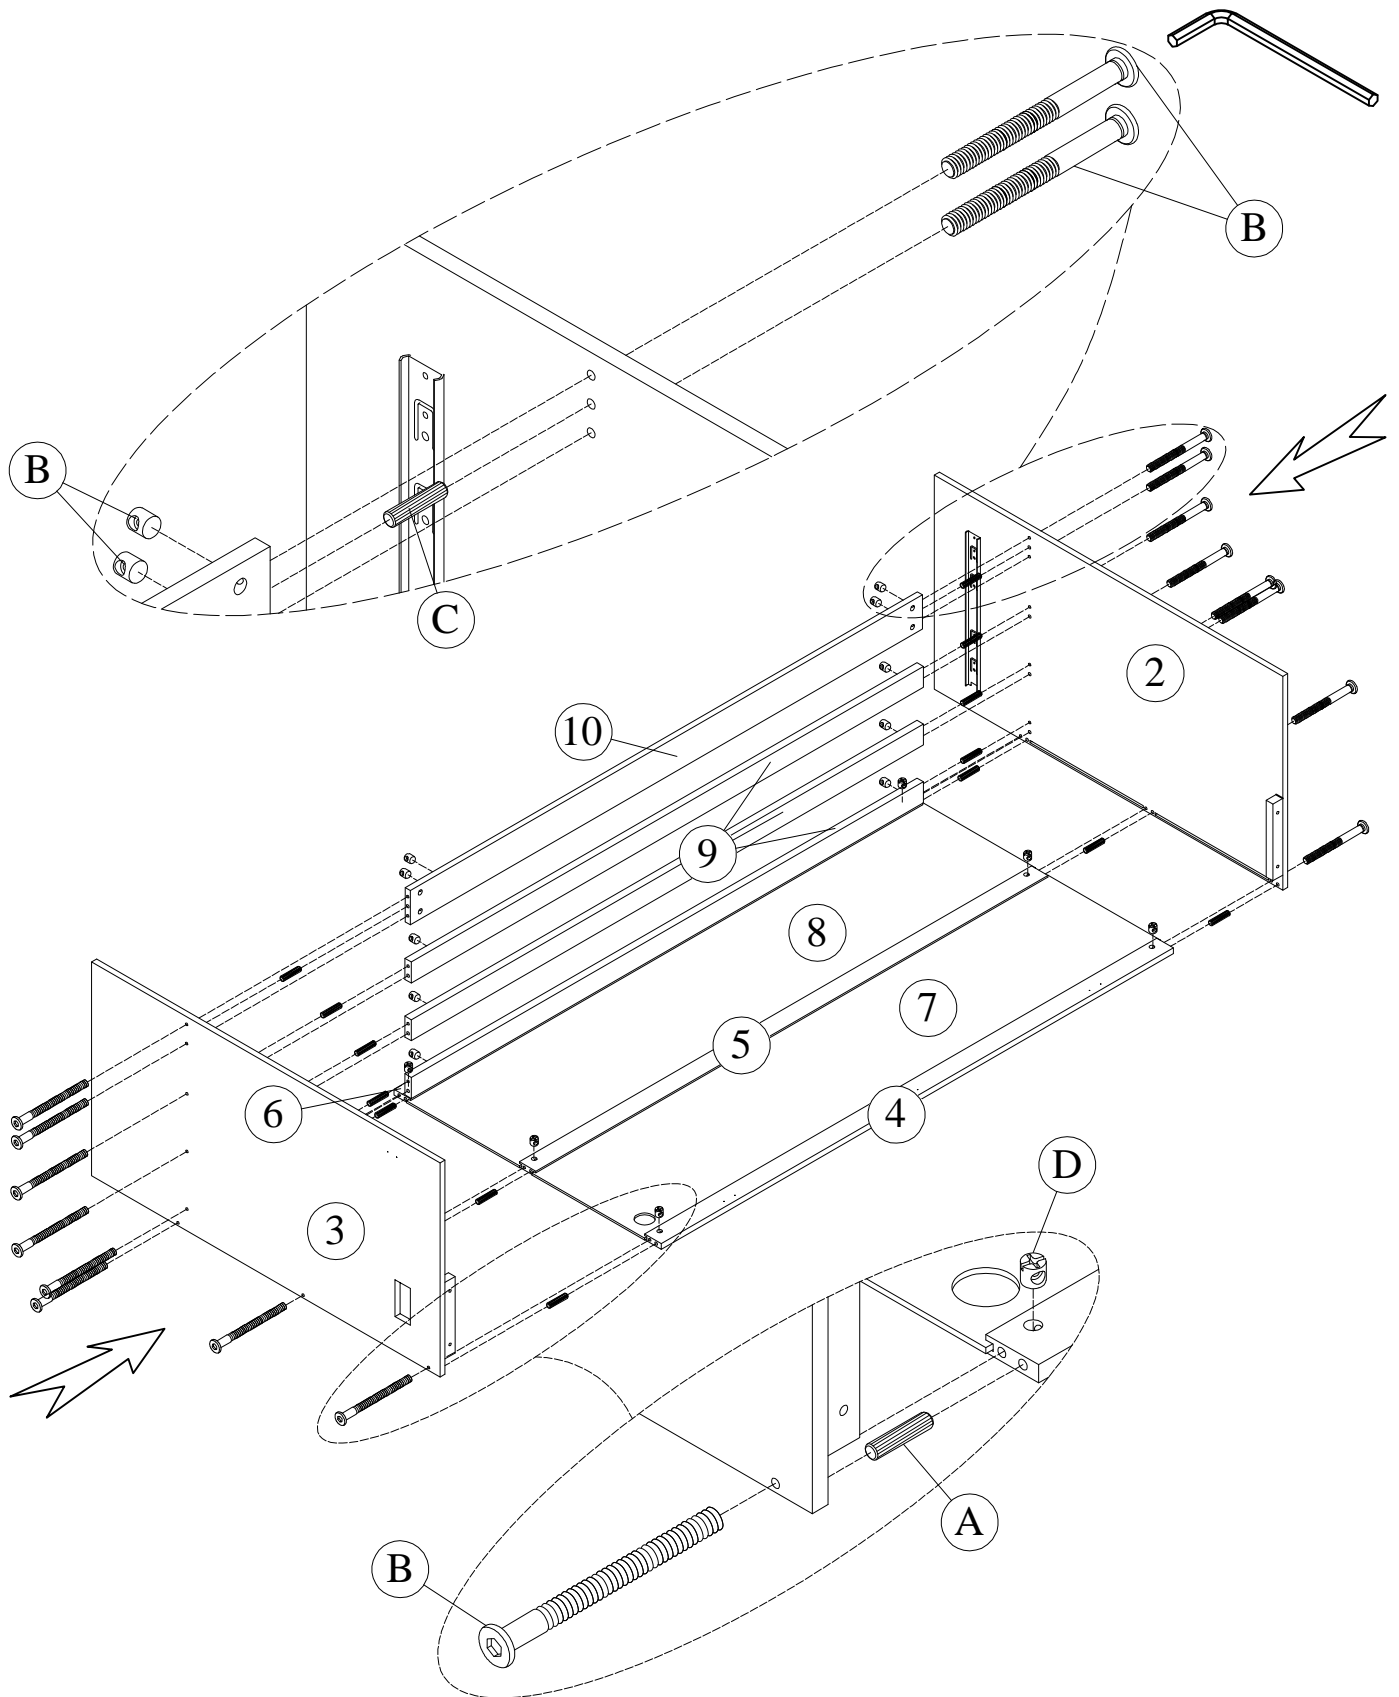

STEP-ÉTAPE-1

A	B	D
14pcs	16pcs	16pcs