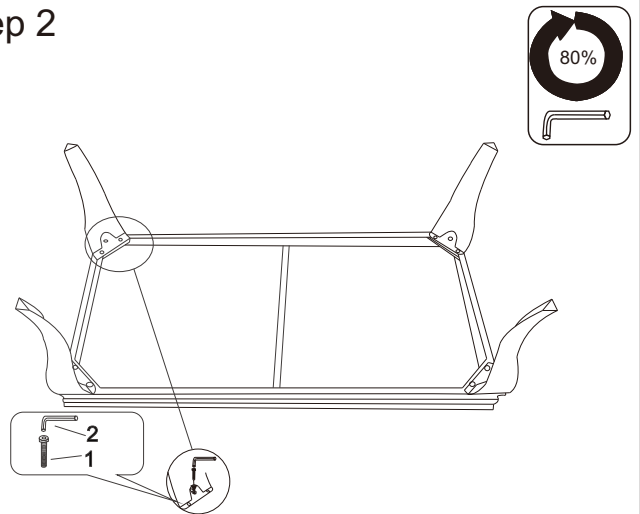

Assembly Preparation Before Beginning Assembly

- Read instructions, cover to cover-

- Have 2 adults on hand for assembly-

- Do not assemble on flooring or carpet-

- Assemble on a clean non-marring surface (packing foam)-

- Save all packaging until finished-

Step 1

Install adjusting feet

Step 2

Install legs

Step 3

Install legs

Step 4

To accomplish