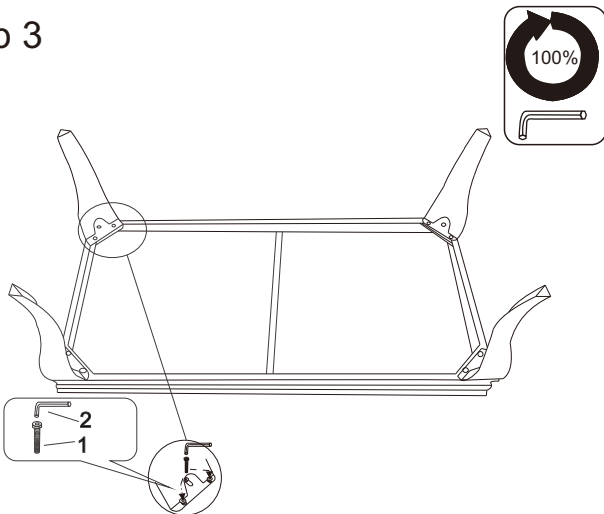

Step 3

Install legs

Step 4