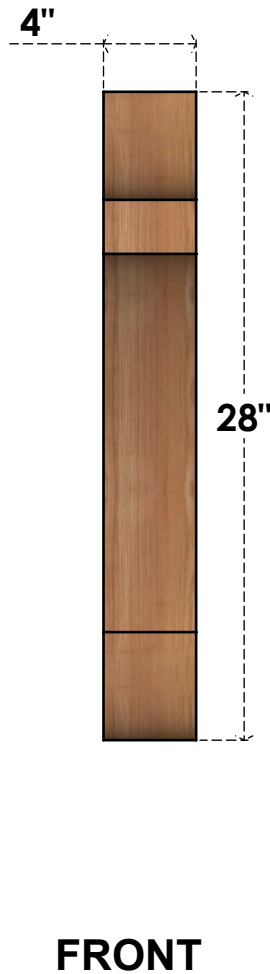

BRC04X20X28OLY00RWR

4"W X 20"D X 28"H OLYMPIC ROUGH SAWN BRACE, WESTERN RED CEDAR

EKENA MILLWORK
 2300 WEST MAIN ST.
 CLARKSVILLE, TX 75426
 TOLL FREE: 866-607-0453
 WWW.EKENAMILLWORK.COM

NOTES

1. INSTALLATION TO BE COMPLETED IN ACCORDANCE WITH MANUFACTURER'S SPECIFICATIONS.
2. DRAWING MAY NOT BE TO SCALE
3. THIS DRAWING IS INTENDED FOR DESIGN AND PLANNING PURPOSES ONLY.
4. ALL INFORMATION CONTAINED HEREIN WAS CURRENT AT THE TIME OF DEVELOPMENT BUT MUST BE REVIEWED AND APPROVED BY THE PRODUCT MANUFACTURER TO BE CONSIDERED ACCURATE.
5. PRODUCTS ARE NOT KILN DRIED. THIS ITEM IS UNIQUE AND WILL CONTAIN THE NATURAL VARIATIONS THAT THE WOOD SPECIES OFFERS. THIS MAY RESULT IN VARIATIONS UP TO 1/4"