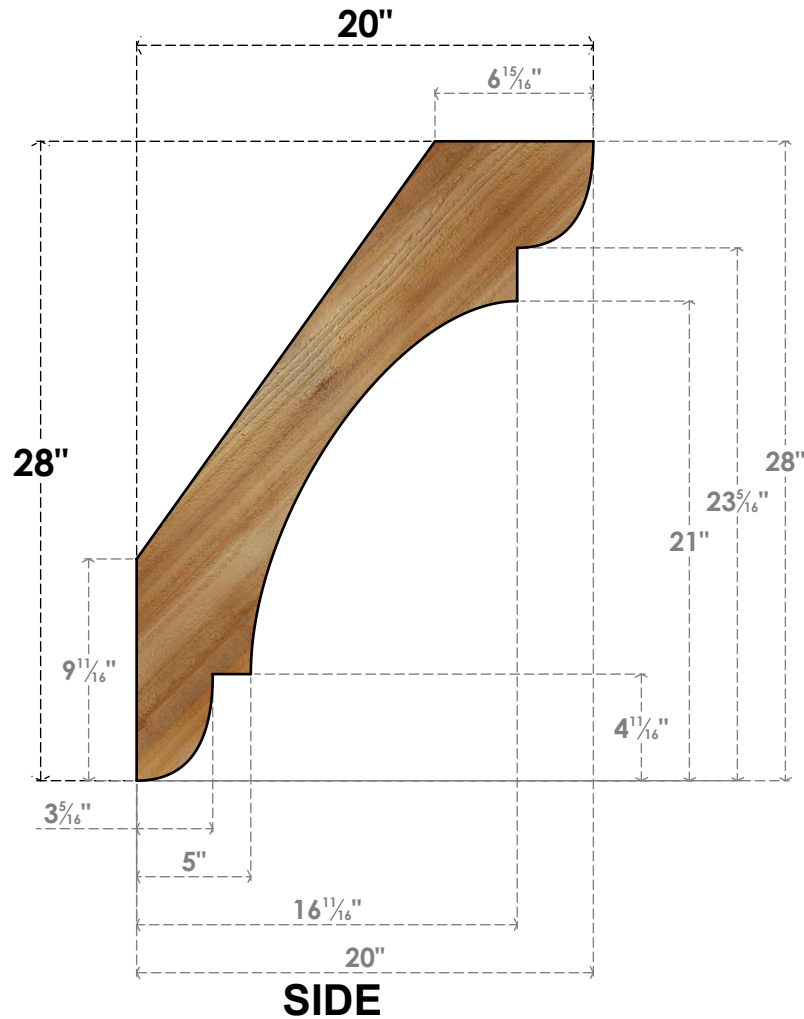

BRC04X20X28OLY00RWR

4"W X 20"D X 28"H OLYMPIC ROUGH SAWN BRACE, WESTERN RED CEDAR

EKENA MILLWORK
 2300 WEST MAIN ST.
 CLARKSVILLE, TX 75426
 TOLL FREE: 866-607-0453
 WWW.EKENAMILLWORK.COM

NOTES

1. INSTALLATION TO BE COMPLETED IN ACCORDANCE WITH MANUFACTURER'S SPECIFICATIONS.
2. DRAWING MAY NOT BE TO SCALE
3. THIS DRAWING IS INTENDED FOR DESIGN AND PLANNING PURPOSES ONLY.
4. ALL INFORMATION CONTAINED HEREIN WAS CURRENT AT THE TIME OF DEVELOPMENT BUT MUST BE REVIEWED AND APPROVED BY THE PRODUCT MANUFACTURER TO BE CONSIDERED ACCURATE.
5. PRODUCTS ARE NOT KILN DRIED. THIS ITEM IS UNIQUE AND WILL CONTAIN THE NATURAL VARIATIONS THAT THE WOOD SPECIES OFFERS. THIS MAY RESULT IN VARIATIONS UP TO 1/4"