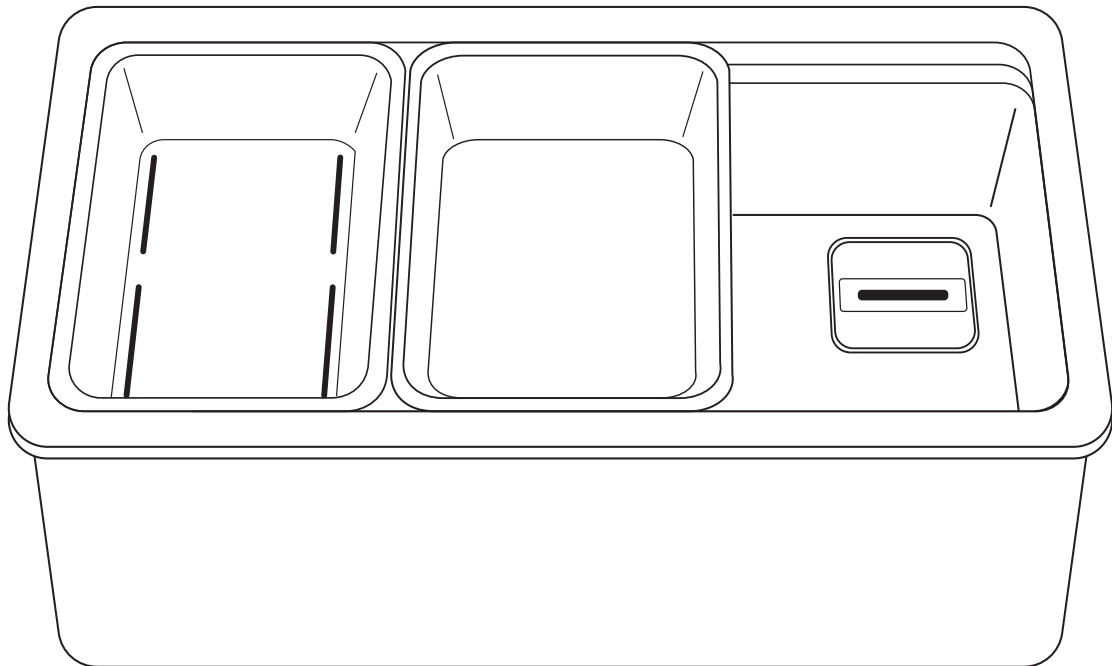

DIMENSION DETAILS

DELUXE KITCHEN SINK

PRODUCT
INSTRUCTION
VIDEO

Model : GP-BG3319K

PRODUCT SIZE

Sink Dimensions: 33" x 19" x 10"