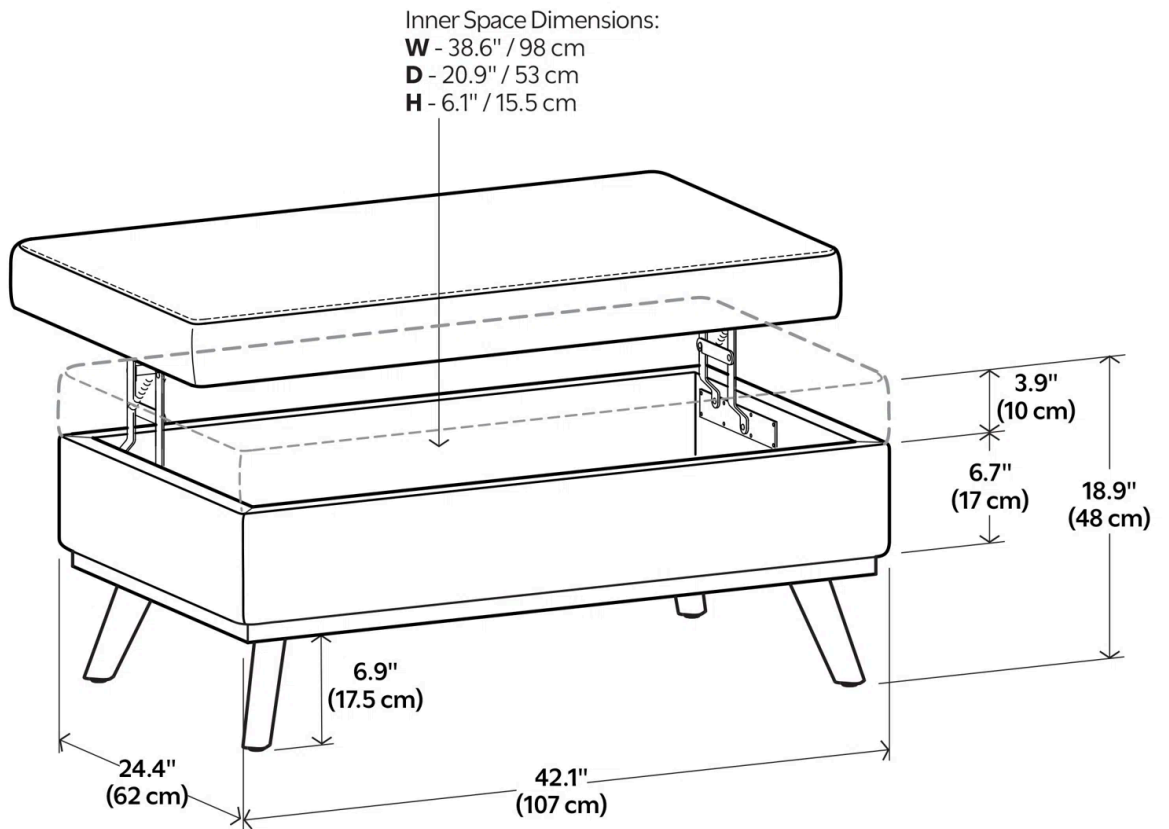

Owen

42W Lift Top Coffee Table Storage Ottoman

Net weight: 48.6 lbs / 22.1 Kgs