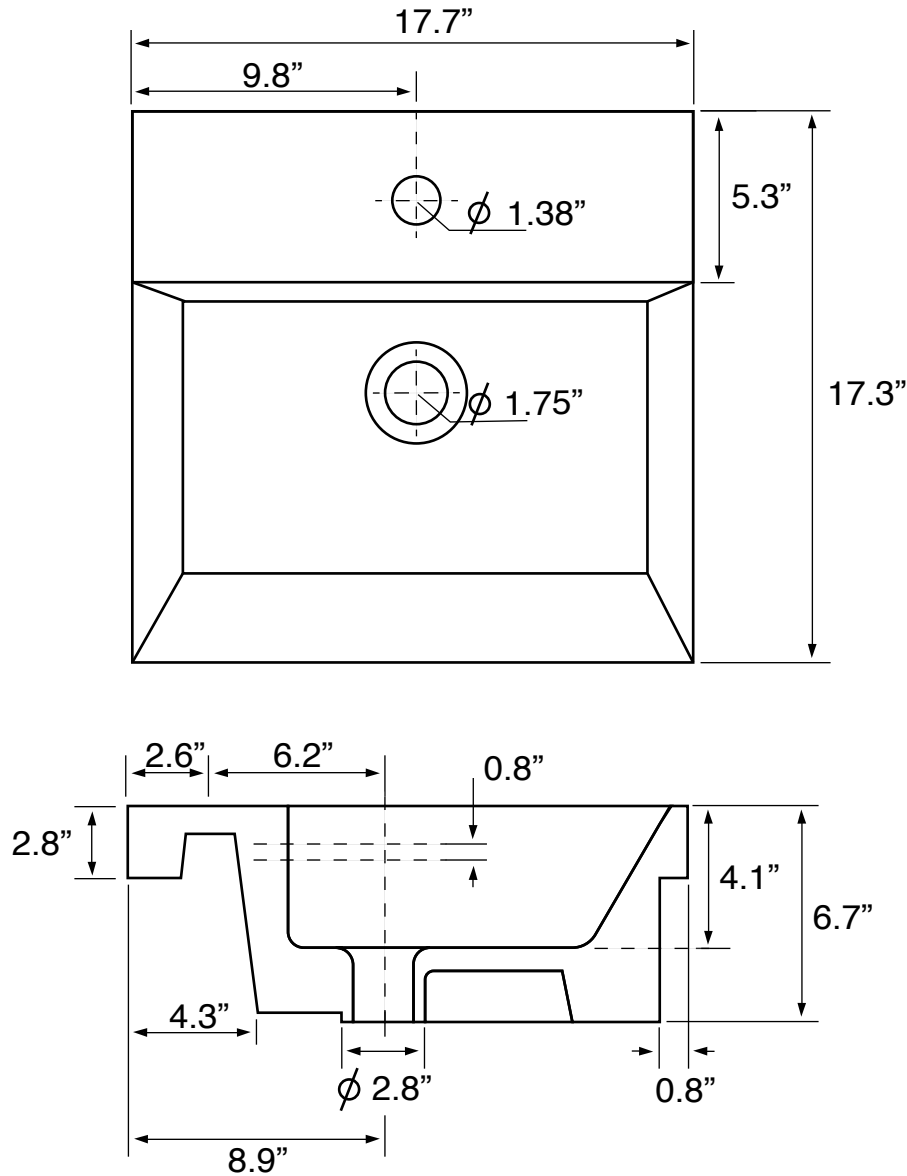

Features

- With overflow.
- Modern design.

Material

- White ceramic bathroom sink.

Installation

- Drop in installation.

Configurations

- Single Hole.
- Three Hole (8-inch centers).
- No Hole.

Technical Information

Bowl type:	Single
Installation:	Drop In
Bowl dimensions:	Length: 17.6"
	Width: 11.5"
	Depth: 4.1"
Drain hole:	1.75"
Faucet hole:	1.38"
Hole configurations:	0, 1, 3
Weight:	30.9 lbs