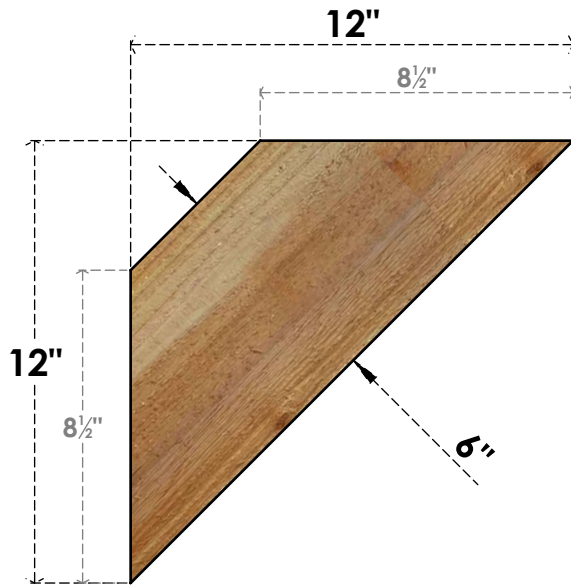

# BRC06X12X12TRA00RWR

6"W X 12"D X 12"H TRADITIONAL ROUGH SAWN BRACE, WESTERN RED CEDAR

**SIDE**

**FRONT**

EKENA MILLWORK  
2300 WEST MAIN ST.  
CLARKSVILLE, TX 75426  
TOLL FREE: 866-607-0453  
WWW.EKENAMILLWORK.COM