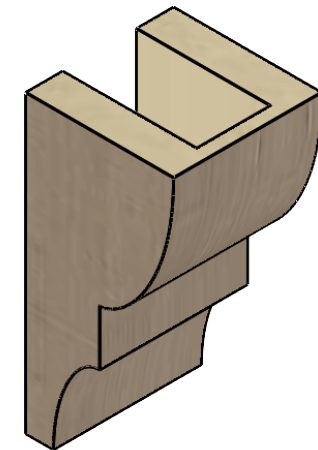

ITEM NUMBER: CORU04X04X08RIDRCPR

4"W X 4"D X 8"H SERIES 2 WIDE RIDGEWOOD ROUGH CEDAR TIMBERTHANE
FAUX WOOD CORBEL, PRIMED

SIDE PROFILE

FRONT PROFILE

ISOMETRIC

EKENA MILLWORK
2300 WEST MAIN ST.
CLARKSVILLE, TX 75426
TOLL FREE: 866-607-0453
WWW.EKENAMILLWORK.COM

NOTES

1. INSTALLATION TO BE COMPLETED IN ACCORDANCE WITH MANUFACTURER'S SPECIFICATIONS.
2. DRAWING MAY NOT BE TO SCALE
3. THIS DRAWING IS INTENDED FOR DESIGN AND PLANNING PURPOSES ONLY.
4. ALL INFORMATION CONTAINED HEREIN WAS CURRENT AT THE TIME OF DEVELOPMENT BUT MUST BE REVIEWED AND APPROVED BY THE PRODUCT MANUFACTURER TO BE CONSIDERED ACCURATE.
5. TIMBERTHANE ARCHITECTURAL PRODUCTS ARE MADE FROM HIGH DENSITY URETHANE AND COME FACTORY PRIMED