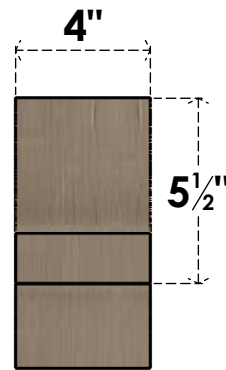

ITEM NUMBER: CORU04X04X08RIDRCPR

4"W X 4"D X 8"H SERIES 2 WIDE RIDGEWOOD ROUGH CEDAR TIMBERTHANE
FAUX WOOD CORBEL, PRIMED

SIDE PROFILE

FRONT PROFILE

ISOMETRIC

EKENA MILLWORK
2300 WEST MAIN ST.
CLARKSVILLE, TX 75426
TOLL FREE: 866-607-0453
WWW.EKENAMILLWORK.COM