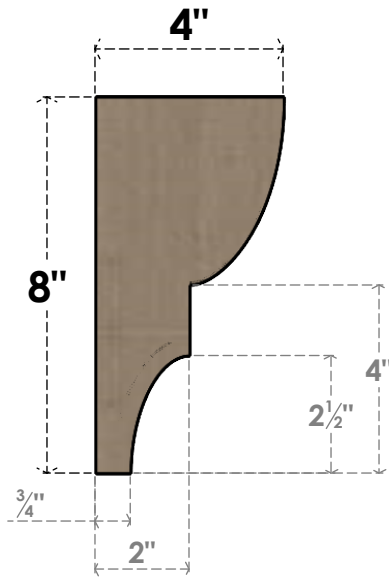

ITEM NUMBER: CORU04X04X08RIDRCPR

4"W X 4"D X 8"H SERIES 2 WIDE RIDGEWOOD ROUGH CEDAR TIMBERTHANE
FAUX WOOD CORBEL, PRIMED

SIDE PROFILE

FRONT PROFILE

ISOMETRIC

EKENA MILLWORK
2300 WEST MAIN ST.
CLARKSVILLE, TX 75426
TOLL FREE: 866-607-0453
WWW.EKENAMILLWORK.COM

NOTES

1. INSTALLATION TO BE COMPLETED IN ACCORDANCE WITH MANUFACTURER'S SPECIFICATIONS.
2. DRAWING MAY NOT BE TO SCALE
3. THIS DRAWING IS INTENDED FOR DESIGN AND PLANNING PURPOSES ONLY.
4. ALL INFORMATION CONTAINED HEREIN WAS CURRENT AT THE TIME OF DEVELOPMENT BUT MUST BE REVIEWED AND APPROVED BY THE PRODUCT MANUFACTURER TO BE CONSIDERED ACCURATE.
5. TIMBERTHANE ARCHITECTURAL PRODUCTS ARE MADE FROM HIGH DENSITY URETHANE AND COME FACTORY PRIMED