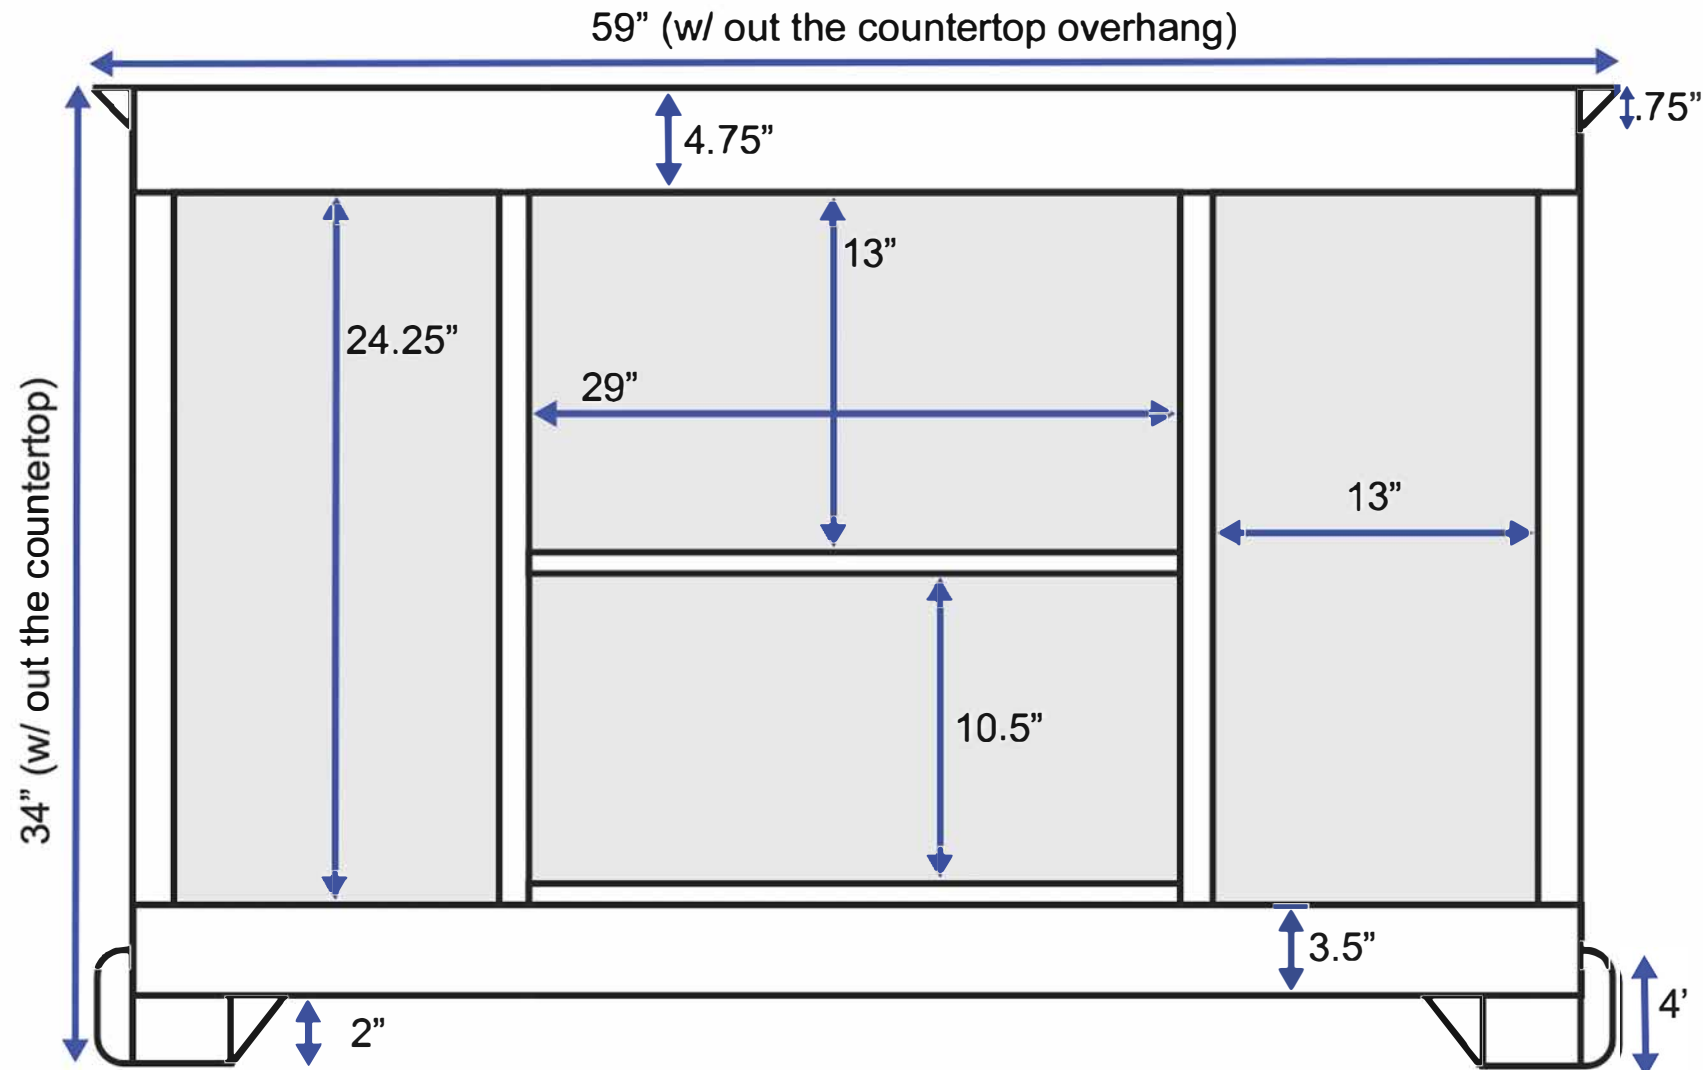

60-inch Single Vanity (Back View)

All measurements are approximate and rounded to the nearest quarter inch.
Please allow for a slight margin of error.