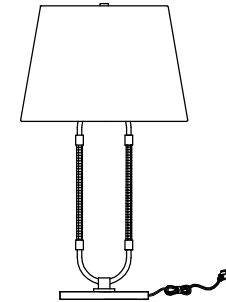

# Katie Collection (0054) Replacement Parts

LC1006-TWB  
LC1006-PN

LC1018-TWB  
LC1018-PN

LC1028-TWB  
LC1028-PN

LT1021-TWB1  
LT1021-PN1

LT1031-TWB1  
LT1031-PN1

LF1002-TWB  
LF1002-PN

LW1011-TWB  
LW1011-PN

# Katie Collection (0054) Replacement Parts

Part Number	Description	Used On
CKA0054-XXX	Canopy Kit, including canopy assembly, Mtg plate, RTN, hex nut	LP1031, LP1024, LC1006, LC1018
CKB0054-XXX	Canopy Kit, including Canopy, Mtg bar, RTN, Hex nut and Screw collar set	LC1028
HB0054-XXX	Hardwares Bag, For Katie collection	For Katie collection
SHA0054	White linen fabric shade, (ø4 + ø5-1/2"), H4-3/4"	LC1006, LC1018, LC1028, LW1011, LW1022
SHB0054-XXX	White linen shade, (ø13" + ø17"), H11-3/4"	LT1021
SHC0054	White linen shade, (ø14" + ø16), H7"	LF1002
SHD0054	White linen shade, (ø22" + ø26), H14"	LP1024
SHE0054	White linen fabric shade, (ø9-3/4 + ø12-1/4"), H12-3/4"	LP1031
SHF0054-XXX	White linen shade, (ø15-3/4 + ø20"), H13"	LT1031
CHAIN-SQ-XXX	Square chain, 3FT	LC1006, LC1018, LP1024, LP1031
STEMKIT-12-XXX	Accessory stem kit including ø1/2" X 12"(3pcs) & ø1/2" X 6"(1pc)	LC1028
GLA0054	Glass diffuser, ø15-1/8"	LF1002
GLB0054	Glass diffuser, ø9"	LP1031
GLC0054	Glass diffuser, ø11-3/4", White Silk Screen	LP1031
GLD0054	Glass diffuser, ø22"	LP1024
GLE0054	Glass diffuser, ø25-3/8"	LP1024
HARP8.5-XXX	Harp, H8-1/2"	LT1021
HARP11-XXX	Harp, H11"	LT1031
HAA0054-XXX	Hanging Arm, short	LC1006
HAB0054-XXX	Hanging Arm, long	LC1018