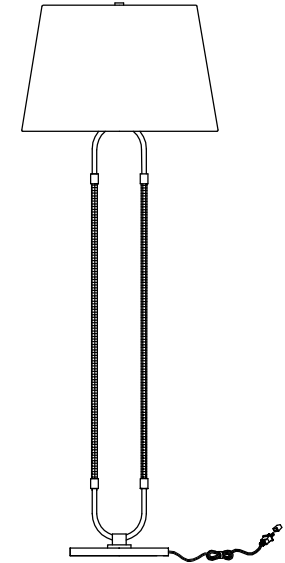

# Katie Collection (0054) Replacement Parts

LC1006-TWB  
LC1006-PN

LC1018-TWB  
LC1018-PN

LC1028-TWB  
LC1028-PN

LT1021-TWB1  
LT1021-PN1

LT1031-TWB1  
LT1031-PN1

LF1002-TWB  
LF1002-PN

LW1011-TWB  
LW1011-PN

LW1022-TWB  
LW1022-PN

LP1031-TWB1  
LP1031-PN1

LP1024-TWB  
LP1024-PN

# Katie Collection (0054) Replacement Parts

Part Number	Description	Used On
CKA0054-XXX	Canopy Kit, including canopy assembly, Mtg plate, RTN, hex nut	LP1031, LP1024, LC1006, LC1018
CKB0054-XXX	Canopy Kit, including Canopy, Mtg bar, RTN, Hex nut and Screw collar set	LC1028
HB0054-XXX	Hardwares Bag, For Katie collection	For Katie collection
SHA0054	White linen fabric shade, (ø4 + ø5-1/2"), H4-3/4"	LC1006, LC1018, LC1028, LW1011, LW1022
SHB0054-XXX	White linen shade, (ø13" + ø17"), H11-3/4"	LT1021
SHC0054	White linen shade, (ø14" + ø16), H7"	LF1002
SHD0054	White linen shade, (ø22" + ø26), H14"	LP1024
SHE0054	White linen fabric shade, (ø9-3/4 + ø12-1/4"), H12-3/4"	LP1031
SHF0054-XXX	White linen shade, (ø15-3/4 + ø20"), H13"	LT1031
CHAIN-SQ-XXX	Square chain, 3FT	LC1006, LC1018, LP1024, LP1031
STEMKIT-12-XXX	Accessory stem kit including ø1/2" X 12"(3pcs) & ø1/2" X 6"(1pc)	LC1028
GLA0054	Glass diffuser, ø15-1/8"	LF1002
GLB0054	Glass diffuser, ø9"	LP1031
GLC0054	Glass diffuser, ø11-3/4", White Silk Screen	LP1031
GLD0054	Glass diffuser, ø22"	LP1024
GLE0054	Glass diffuser, ø25-3/8"	LP1024
HARP8.5-XXX	Harp, H8-1/2"	LT1021
HARP11-XXX	Harp, H11"	LT1031
HAA0054-XXX	Hanging Arm, short	LC1006
HAB0054-XXX	Hanging Arm, long	LC1018