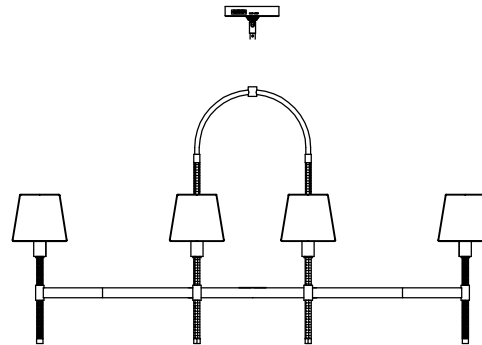

# Katie Collection (0054) Replacement Parts

LC1006-TWB  
LC1006-PN

LC1018-TWB  
LC1018-PN

LC1028-TWB  
LC1028-PN

LT1021-TWB1  
LT1021-PN1

LT1031-TWB1  
LT1031-PN1

LF1002-TWB  
LF1002-PN

LW1011-TWB  
LW1011-PN

LW1022-TWB  
LW1022-PN

LP1031-TWB1  
LP1031-PN1

LP1024-TWB  
LP1024-PN

# Katie Collection (0054) Replacement Parts

Part Number	Description	Used On
CKA0054-XXX	Canopy Kit, including canopy assembly, Mtg plate, RTN, hex nut	LP1031, LP1024, LC1006, LC1018
CKB0054-XXX	Canopy Kit, including Canopy, Mtg bar, RTN, Hex nut and Screw collar set	LC1028
HB0054-XXX	Hardwares Bag, For Katie collection	For Katie collection
SHA0054	White linen fabric shade, (ø4 + ø5-1/2"), H4-3/4"	LC1006, LC1018, LC1028, LW1011, LW1022
SHB0054-XXX	White linen shade, (ø13" + ø17"), H11-3/4"	LT1021
SHC0054	White linen shade, (ø14" + ø16), H7"	LF1002
SHD0054	White linen shade, (ø22" + ø26), H14"	LP1024
SHE0054	White linen fabric shade, (ø9-3/4 + ø12-1/4"), H12-3/4"	LP1031
SHF0054-XXX	White linen shade, (ø15-3/4 + ø20"), H13"	LT1031
CHAIN-SQ-XXX	Square chain, 3FT	LC1006, LC1018, LP1024, LP1031
STEMKIT-12-XXX	Accessory stem kit including ø1/2" X 12"(3pcs) & ø1/2" X 6"(1pc)	LC1028
GLA0054	Glass diffuser, ø15-1/8"	LF1002
GLB0054	Glass diffuser, ø9"	LP1031
GLC0054	Glass diffuser, ø11-3/4", White Silk Screen	LP1031
GLD0054	Glass diffuser, ø22"	LP1024
GLE0054	Glass diffuser, ø25-3/8"	LP1024
HARP8.5-XXX	Harp, H8-1/2"	LT1021
HARP11-XXX	Harp, H11"	LT1031
HAA0054-XXX	Hanging Arm, short	LC1006
HAB0054-XXX	Hanging Arm, long	LC1018