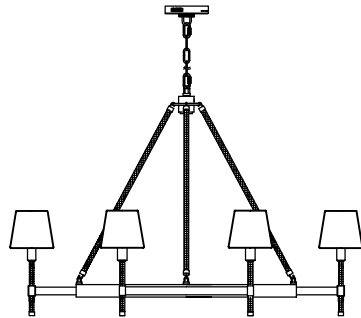

# Katie Collection (0054) Replacement Parts

LC1006-TWB  
LC1006-PN

LC1018-TWB  
LC1018-PN

LC1028-TWB  
LC1028-PN

LT1021-TWB1  
LT1021-PN1

LT1031-TWB1  
LT1031-PN1

LF1002-TWB  
LF1002-PN

LW1011-TWB  
LW1011-PN

LW1022-TWB  
LW1022-PN

LP1031-TWB1  
LP1031-PN1

LP1024-TWB  
LP1024-PN

# Katie Collection (0054) Replacement Parts

Part Number	Description	Used On
CKA0054-XXX	Canopy Kit, including canopy assembly, Mtg plate, RTN, hex nut	LP1031, LP1024, LC1006, LC1018
CKB0054-XXX	Canopy Kit, including Canopy, Mtg bar, RTN, Hex nut and Screw collar set	LC1028
HB0054-XXX	Hardwares Bag, For Katie collection	For Katie collection
SHA0054	White linen fabric shade, (ø4 + ø5-1/2"), H4-3/4"	LC1006, LC1018, LC1028, LW1011, LW1022
SHB0054-XXX	White linen shade, (ø13" + ø17"), H11-3/4"	LT1021
SHC0054	White linen shade, (ø14" + ø16), H7"	LF1002
SHD0054	White linen shade, (ø22" + ø26), H14"	LP1024
SHE0054	White linen fabric shade, (ø9-3/4 + ø12-1/4"), H12-3/4"	LP1031
SHF0054-XXX	White linen shade, (ø15-3/4 + ø20"), H13"	LT1031
CHAIN-SQ-XXX	Square chain, 3FT	LC1006, LC1018, LP1024, LP1031
STEMKIT-12-XXX	Accessory stem kit including ø1/2" X 12"(3pcs) & ø1/2" X 6"(1pc)	LC1028
GLA0054	Glass diffuser, ø15-1/8"	LF1002
GLB0054	Glass diffuser, ø9"	LP1031
GLC0054	Glass diffuser, ø11-3/4", White Silk Screen	LP1031
GLD0054	Glass diffuser, ø22"	LP1024
GLE0054	Glass diffuser, ø25-3/8"	LP1024
HARP8.5-XXX	Harp, H8-1/2"	LT1021
HARP11-XXX	Harp, H11"	LT1031
HAA0054-XXX	Hanging Arm, short	LC1006
HAB0054-XXX	Hanging Arm, long	LC1018