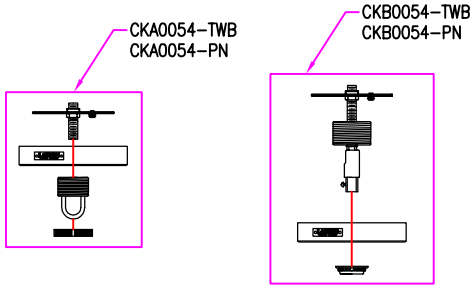

LW1022-TWB  
LW1022-PN

LP1031-TWB1  
LP1031-PN1

LP1024-TWB  
LP1024-PN

# Katie Collection (0054) Replacement Parts

Part Number	Description	Used On
CKA0054-XXX	Canopy Kit, including canopy assembly, Mtg plate, RTN, hex nut	LP1031, LP1024, LC1006, LC1018
CKB0054-XXX	Canopy Kit, including Canopy, Mtg bar, RTN, Hex nut and Screw collar set	LC1028
HB0054-XXX	Hardwares Bag, For Katie collection	For Katie collection
SHA0054	White linen fabric shade, (ø4 + ø5-1/2"), H4-3/4"	LC1006, LC1018, LC1028, LW1011, LW1022
SHB0054-XXX	White linen shade, (ø13" + ø17"), H11-3/4"	LT1021
SHC0054	White linen shade, (ø14" + ø16), H7"	LF1002
SHD0054	White linen shade, (ø22" + ø26), H14"	LP1024
SHE0054	White linen fabric shade, (ø9-3/4 + ø12-1/4"), H12-3/4"	LP1031
SHF0054-XXX	White linen shade, (ø15-3/4 + ø20"), H13"	LT1031
CHAIN-SQ-XXX	Square chain, 3FT	LC1006, LC1018, LP1024, LP1031
STEMKIT-12-XXX	Accessory stem kit including ø1/2" X 12"(3pcs) & ø1/2" X 6"(1pc)	LC1028
GLA0054	Glass diffuser, ø15-1/8"	LF1002
GLB0054	Glass diffuser, ø9"	LP1031
GLC0054	Glass diffuser, ø11-3/4", White Silk Screen	LP1031
GLD0054	Glass diffuser, ø22"	LP1024
GLE0054	Glass diffuser, ø25-3/8"	LP1024
HARP8.5-XXX	Harp, H8-1/2"	LT1021
HARP11-XXX	Harp, H11"	LT1031
HAA0054-XXX	Hanging Arm, short	LC1006
HAB0054-XXX	Hanging Arm, long	LC1018