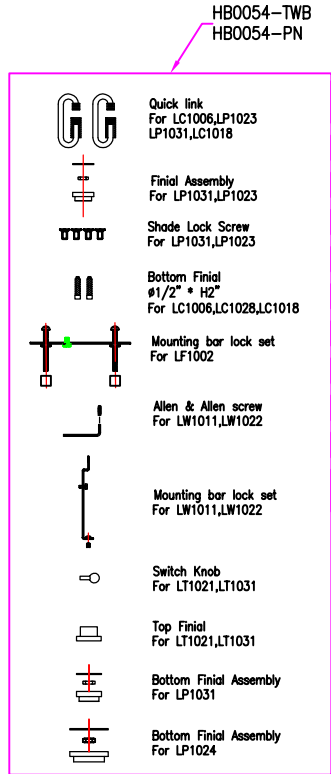

# Katie Collection (0054) Replacement Parts

LC1006-TWB  
LC1006-PN

LC1018-TWB  
LC1018-PN

LC1028-TWB  
LC1028-PN

LT1021-TWB1  
LT1021-PN1

LT1031-TWB1  
LT1031-PN1

LF1002-TWB  
LF1002-PN

LW1011-TWB  
LW1011-PN

LW1022-TWB  
LW1022-PN

LP1031-TWB1  
LP1031-PN1

LP1024-TWB  
LP1024-PN

# Katie Collection (0054) Replacement Parts

Part Number	Description	Used On
CKA0054-XXX	Canopy Kit, including canopy assembly, Mtg plate, RTN, hex nut	LP1031, LP1024, LC1006, LC1018
CKB0054-XXX	Canopy Kit, including Canopy, Mtg bar, RTN, Hex nut and Screw collar set	LC1028
HB0054-XXX	Hardwares Bag, For Katie collection	For Katie collection
SHA0054	White linen fabric shade, (ø4 + ø5-1/2"), H4-3/4"	LC1006, LC1018, LC1028, LW1011, LW1022
SHB0054-XXX	White linen shade, (ø13" + ø17"), H11-3/4"	LT1021
SHC0054	White linen shade, (ø14" + ø16), H7"	LF1002
SHD0054	White linen shade, (ø22" + ø26), H14"	LP1024
SHE0054	White linen fabric shade, (ø9-3/4 + ø12-1/4"), H12-3/4"	LP1031
SHF0054-XXX	White linen shade, (ø15-3/4 + ø20"), H13"	LT1031
CHAIN-SQ-XXX	Square chain, 3FT	LC1006, LC1018, LP1024, LP1031
STEMKIT-12-XXX	Accessory stem kit including ø1/2" X 12"(3pcs) & ø1/2" X 6"(1pc)	LC1028
GLA0054	Glass diffuser, ø15-1/8"	LF1002
GLB0054	Glass diffuser, ø9"	LP1031
GLC0054	Glass diffuser, ø11-3/4", White Silk Screen	LP1031
GLD0054	Glass diffuser, ø22"	LP1024
GLE0054	Glass diffuser, ø25-3/8"	LP1024
HARP8.5-XXX	Harp, H8-1/2"	LT1021
HARP11-XXX	Harp, H11"	LT1031
HAA0054-XXX	Hanging Arm, short	LC1006
HAB0054-XXX	Hanging Arm, long	LC1018

Part number & detail: