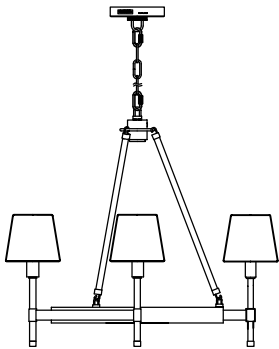

# Katie Collection (0054) Replacement Parts

LC1006-TWB  
LC1006-PN

LC1018-TWB  
LC1018-PN

LC1028-TWB  
LC1028-PN

LT1021-TWB1  
LT1021-PN1

LT1031-TWB1  
LT1031-PN1

LF1002-TWB  
LF1002-PN

LW1011-TWB  
LW1011-PN

# Katie Collection (0054) Replacement Parts

Part Number	Description	Used On
CKA0054-XXX	Canopy Kit, including canopy assembly, Mtg plate, RTN, hex nut	LP1031, LP1024, LC1006, LC1018
CKB0054-XXX	Canopy Kit, including Canopy, Mtg bar, RTN, Hex nut and Screw collar set	LC1028
HB0054-XXX	Hardwares Bag, For Katie collection	For Katie collection
SHA0054	White linen fabric shade, (ø4 + ø5-1/2"), H4-3/4"	LC1006, LC1018, LC1028, LW1011, LW1022
SHB0054-XXX	White linen shade, (ø13" + ø17"), H11-3/4"	LT1021
SHC0054	White linen shade, (ø14" + ø16), H7"	LF1002
SHD0054	White linen shade, (ø22" + ø26), H14"	LP1024
SHE0054	White linen fabric shade, (ø9-3/4 + ø12-1/4"), H12-3/4"	LP1031
SHF0054-XXX	White linen shade, (ø15-3/4 + ø20"), H13"	LT1031
CHAIN-SQ-XXX	Square chain, 3FT	LC1006, LC1018, LP1024, LP1031
STEMKIT-12-XXX	Accessory stem kit including ø1/2" X 12"(3pcs) & ø1/2" X 6"(1pc)	LC1028
GLA0054	Glass diffuser, ø15-1/8"	LF1002
GLB0054	Glass diffuser, ø9"	LP1031
GLC0054	Glass diffuser, ø11-3/4", White Silk Screen	LP1031
GLD0054	Glass diffuser, ø22"	LP1024
GLE0054	Glass diffuser, ø25-3/8"	LP1024
HARP8.5-XXX	Harp, H8-1/2"	LT1021
HARP11-XXX	Harp, H11"	LT1031
HAA0054-XXX	Hanging Arm, short	LC1006
HAB0054-XXX	Hanging Arm, long	LC1018