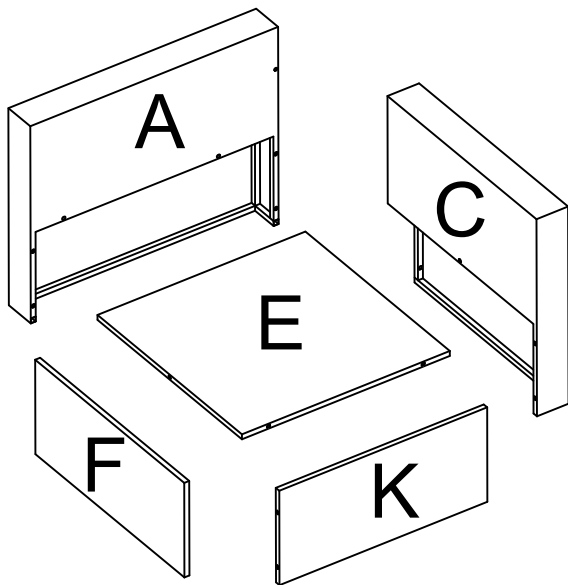

Exploded View

Right corner sofa