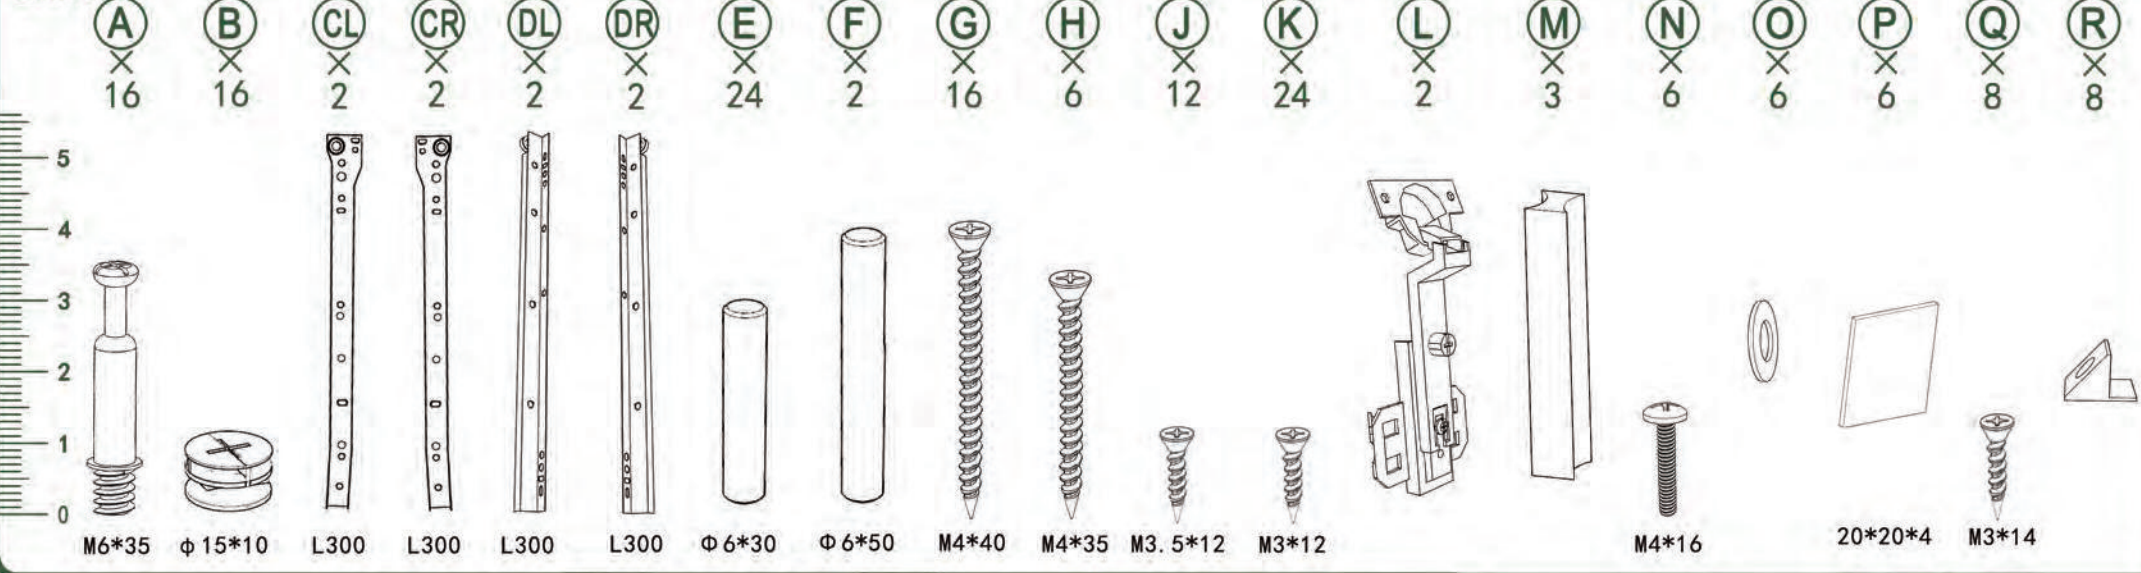

Installation & Assembly

TOOLS:

UNIT:MM

UNIT:MM

BOLT INSTALLATION AS BELOW:

BACKPLATE BUCKLE INSTALLATION AS BELOW:

1.

2.

3.

4.

5.

6.

7.

8.

9.

10.