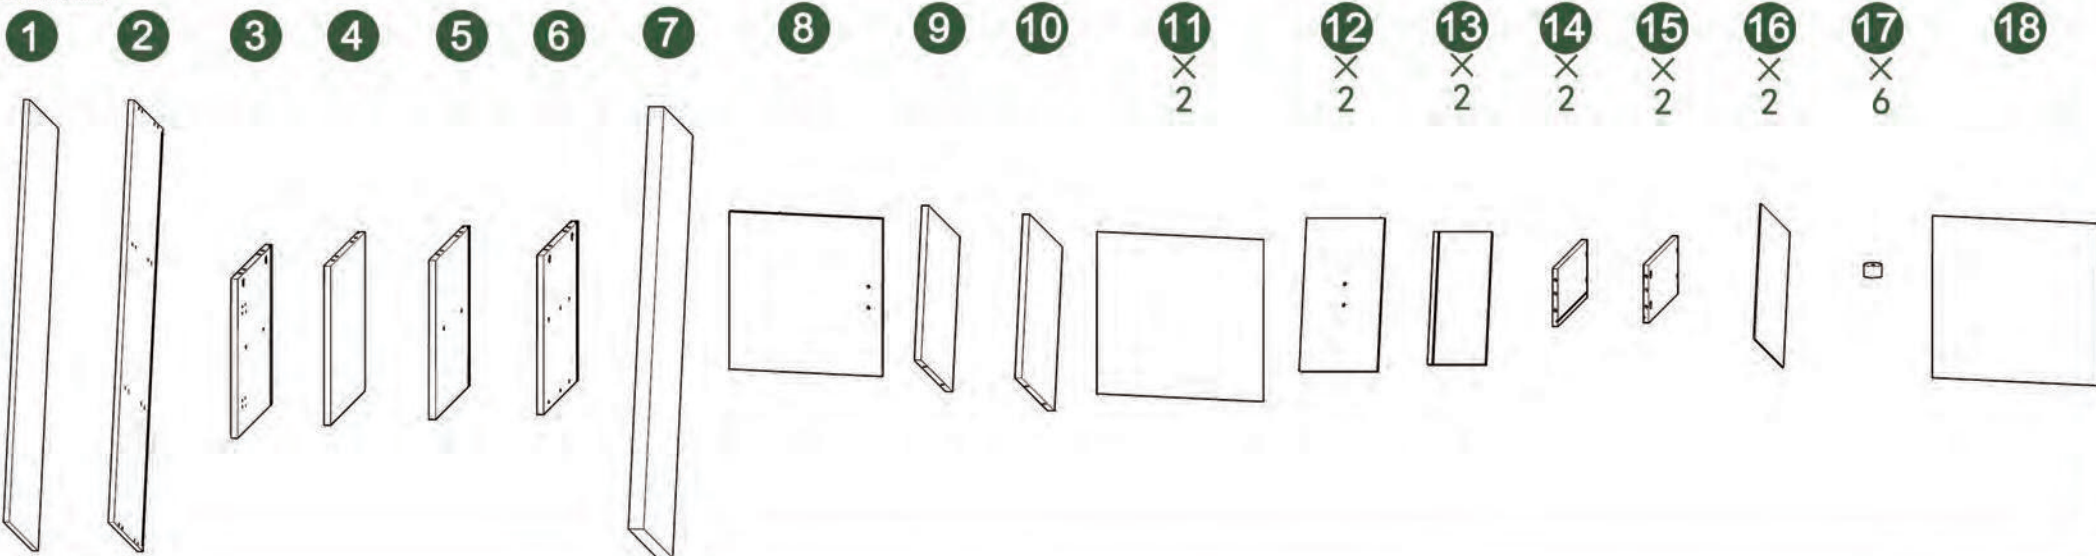

Installation & Assembly

TOOLS:

UNIT:MM

UNIT:MM

BOLT INSTALLATION AS BELOW:

BACKPLATE BUCKLE INSTALLATION AS BELOW:

1.

2.

3.

4.

5.

6.

7.

8.

9.

10.