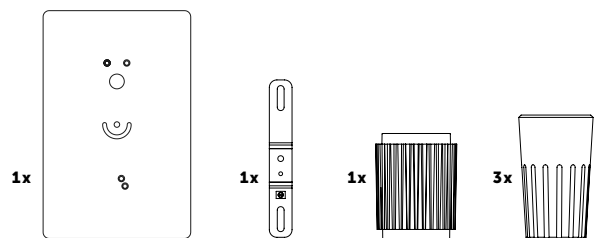

[info. **SPECIFICATIONS.**]

Wall light.
Solid metal lamp holder.
Solid metal hook.
E26 / 110-120V / Dry location.
Max 40W type A bulb.
Bulbs sold separately.
Suitable for both 3.5 and 4" junction boxes
cULus approved.

[info. **FINISH & SKU NUMBERS.**]

[finish.]	[US.]
Steel	NHW-23159
Brass	NHW-25517
Smoked Bronze	NHW-24518

[info. **CARE INSTRUCTIONS.**]

Wipe with damp cloth with no loose hairs, avoid using any chemicals. All finishes are prone to aging.

[info. **INCLUDED.**]

- 1 x Coin Cap*
- 1 x Small Shade
- 1 x US outlet box cover plate
- 1 x Bracket
- 3 x Wire nuts