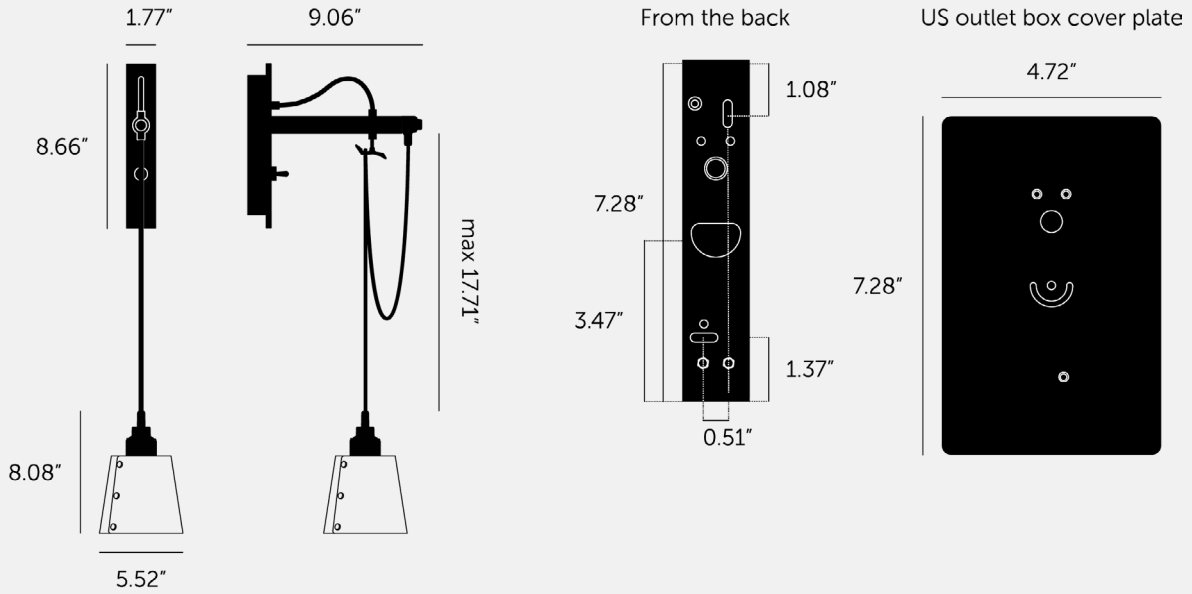

BUSTER+PUNCH

LONDON

[product.]

HOOKED WALL / SMALL / STONE

[motion. **FIXED.**]

[knurl. **CROSS.**]

[range. **LIGHTING.**]

[region. **NORTH AMERICA.**]

A wall light made from solid metal with matt rubber detailing. The base is finished in either *graphite* or *stone* powder coating. The pendant length can be adjusted to suit and hooked onto a solid metal hook. Can be fitted as standalone or connected to US outlet box. Buster + Punch offers a range of light bulbs that look great with this light and are sold separately.

[type. **HOOKED WALL / STONE / SMALL.**]

[info. **MEASUREMENTS.**]

[info. **SPECIFICATIONS.**]

Wall light.
Solid metal lamp holder.
Solid metal hook.
E26 / 110-120V / Dry location.
Max 40W type A bulb.
Bulbs sold separately.
Suitable for both 3.5 and 4" junction boxes
cULus approved.