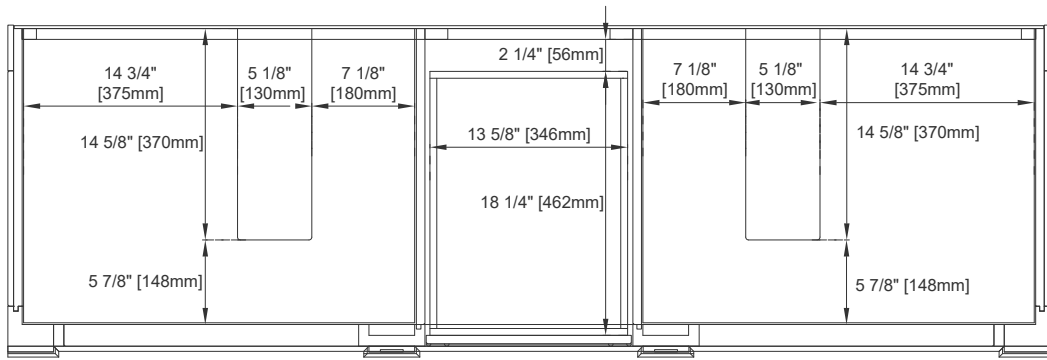

72" VANITY

Features and Materials

Solids: BW-Poplar; SBR/WWW-Para Wood and Poplar
Veneers: SBR-Para Wood; WWW-Walnut
Panels: Plywood
Installation Type: Floor Standing
Number of Basins: Two
Vanity Top: NO, Optional 3cm Tops Available with Sinks
Basins included: NO
Overflow: Yes, Front Facing
Optional Wooden Backsplash
Number of Doors: Four
Number of Drawers: Three
Number of Tip Outs: Two
Assembly Type: Yes, Installation of Optional 3cm Top
Drawer Box Material and Construction: 12mm Plywood/English Dovetail Joinery
Hardware Material and Finish: Zinc Alloy in Brushed Nickel Color
Fits Drain Hole Size: 1 3/4"
Full Extension, Soft Close Glides
European Soft Close Hinges
Aluminum Laminate Drawer Liners
Adjustable Levelers

Dimension

Width: 71-7/8"
Depth: 22-7/8"
Height: 32-1/2"
Rough-In Height: 21-1/2"

72" VANITY

Knob

Top View

Front View

72" VANITY

Side View 1

Side View 2

Back View