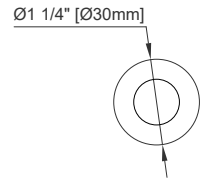

72" VANITY

Features and Materials

Solids: BW-Poplar; SBR/WWW-Para Wood and Poplar
Veneers: SBR-Para Wood; WWW-Walnut
Panels: Plywood
Installation Type: Floor Standing
Number of Basins: Two
Vanity Top: NO, Optional 3cm Tops Available with Sinks
Basins included: NO
Overflow: Yes, Front Facing
Optional Wooden Backsplash
Number of Doors: Four
Number of Drawers: Three
Number of Tip Outs: Two
Assembly Type: Yes, Installation of Optional 3cm Top
Drawer Box Material and Construction: 12mm Plywood/English Dovetail Joinery
Hardware Material and Finish: Zinc Alloy in Brushed Nickel Color
Fits Drain Hole Size: 1 3/4"
Full Extension, Soft Close Glides
European Soft Close Hinges
Aluminum Laminate Drawer Liners
Adjustable Levelers

Dimension

Width: 71-7/8"
Depth: 22-7/8"
Height: 32-1/2"
Rough-In Height: 21-1/2"

72" VANITY

Knob

Top View

Front View

72" VANITY

Side View 1

Side View 2

Back View