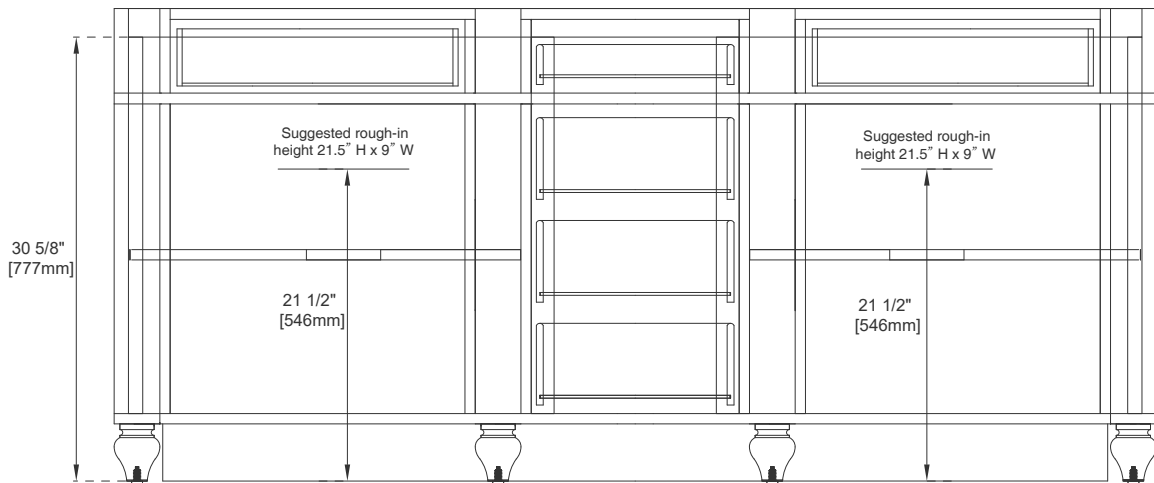

72" VANITY

Features and Materials

Solids: BW-Poplar; SBR/WWW-Para Wood and Poplar
Veneers: SBR-Para Wood; WWW-Walnut
Panels: Plywood
Installation Type: Floor Standing
Number of Basins: Two
Vanity Top: NO, Optional 3cm Tops Available with Sinks
Basins included: NO
Overflow: Yes, Front Facing
Optional Wooden Backsplash
Number of Doors: Four
Number of Drawers: Three
Number of Tip Outs: Two
Assembly Type: Yes, Installation of Optional 3cm Top
Drawer Box Material and Construction: 12mm Plywood/English Dovetail Joinery
Hardware Material and Finish: Zinc Alloy in Brushed Nickel Color
Fits Drain Hole Size: 1 3/4"
Full Extension, Soft Close Glides
European Soft Close Hinges
Aluminum Laminate Drawer Liners
Adjustable Levelers

Dimension

Width: 71-7/8"
Depth: 22-7/8"
Height: 32-1/2"
Rough-In Height: 21-1/2"

72" VANITY

Knob

Top View

Front View

72" VANITY

Side View 1

Side View 2

Back View