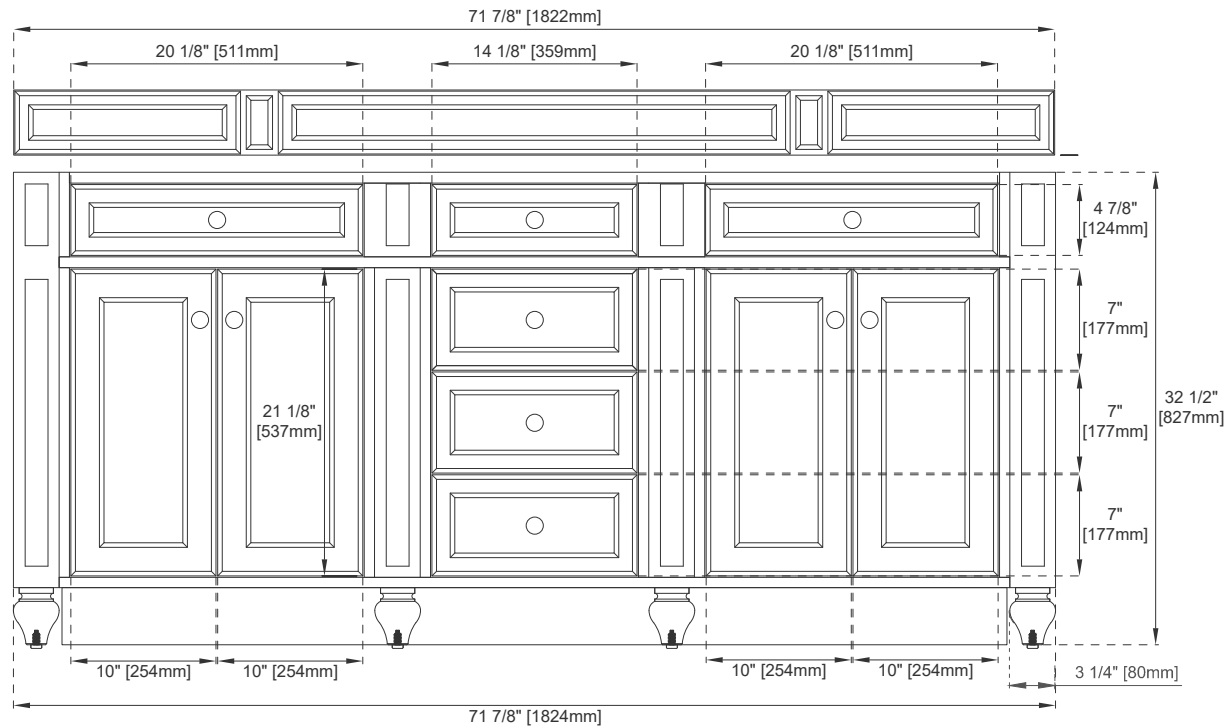

72" VANITY

Features and Materials

Solids: BW-Poplar; SBR/WWW-Para Wood and Poplar
Veneers: SBR-Para Wood; WWW-Walnut
Panels: Plywood
Installation Type: Floor Standing
Number of Basins: Two
Vanity Top: NO, Optional 3cm Tops Available with Sinks
Basins included: NO
Overflow: Yes, Front Facing
Optional Wooden Backsplash
Number of Doors: Four
Number of Drawers: Three
Number of Tip Outs: Two
Assembly Type: Yes, Installation of Optional 3cm Top
Drawer Box Material and Construction: 12mm Plywood/English Dovetail Joinery
Hardware Material and Finish: Zinc Alloy in Brushed Nickel Color
Fits Drain Hole Size: 1 3/4"
Full Extension, Soft Close Glides
European Soft Close Hinges
Aluminum Laminate Drawer Liners
Adjustable Levelers

Dimension

Width: 71-7/8"
Depth: 22-7/8"
Height: 32-1/2"
Rough-In Height: 21-1/2"

72" VANITY

Knob

Top View

Front View

72" VANITY

Side View 1

Side View 2

Back View