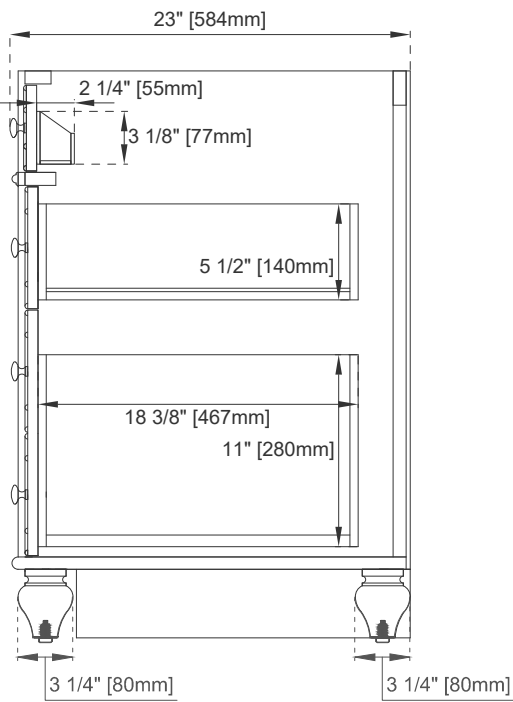

72" VANITY

Features and Materials

Solids: BW-Poplar; SBR/WWW-Para Wood and Poplar
Veneers: SBR-Para Wood; WWW-Walnut
Panels: Plywood
Installation Type: Floor Standing
Number of Basins: Two
Vanity Top: NO, Optional 3cm Tops Available with Sinks
Basins included: NO
Overflow: Yes, Front Facing
Optional Wooden Backsplash
Number of Doors: Four
Number of Drawers: Three
Number of Tip Outs: Two
Assembly Type: Yes, Installation of Optional 3cm Top
Drawer Box Material and Construction: 12mm Plywood/English Dovetail Joinery
Hardware Material and Finish: Zinc Alloy in Brushed Nickel Color
Fits Drain Hole Size: 1 3/4"
Full Extension, Soft Close Glides
European Soft Close Hinges
Aluminum Laminate Drawer Liners
Adjustable Levelers

Dimension

Width: 71-7/8"
Depth: 22-7/8"
Height: 32-1/2"
Rough-In Height: 21-1/2"

72" VANITY

Knob

Top View

Front View

72" VANITY

Side View 1

Side View 2

Back View