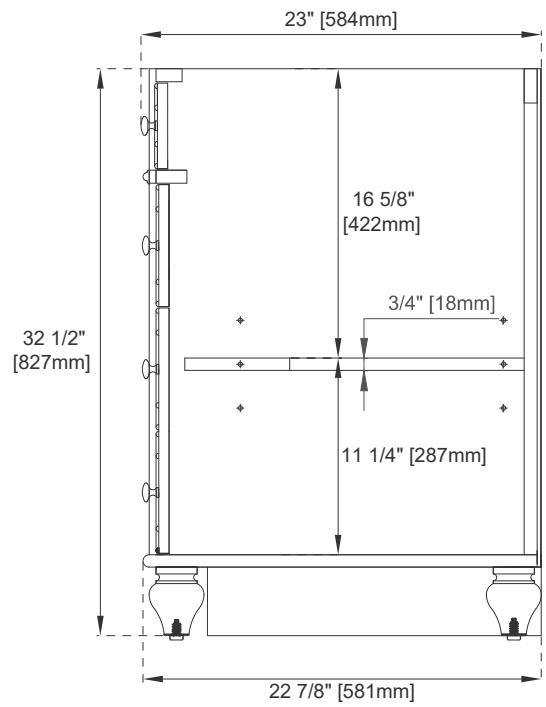

72" VANITY

Features and Materials

Solids: BW-Poplar; SBR/WWW-Para Wood and Poplar
Veneers: SBR-Para Wood; WWW-Walnut
Panels: Plywood
Installation Type: Floor Standing
Number of Basins: Two
Vanity Top: NO, Optional 3cm Tops Available with Sinks
Basins included: NO
Overflow: Yes, Front Facing
Optional Wooden Backsplash
Number of Doors: Four
Number of Drawers: Three
Number of Tip Outs: Two
Assembly Type: Yes, Installation of Optional 3cm Top
Drawer Box Material and Construction: 12mm Plywood/English Dovetail Joinery
Hardware Material and Finish: Zinc Alloy in Brushed Nickel Color
Fits Drain Hole Size: 1 3/4"
Full Extension, Soft Close Glides
European Soft Close Hinges
Aluminum Laminate Drawer Liners
Adjustable Levelers

Dimension

Width: 71-7/8"
Depth: 22-7/8"
Height: 32-1/2"
Rough-In Height: 21-1/2"

72" VANITY

Knob

Top View

Front View

72" VANITY

Side View 1

Side View 2

Back View