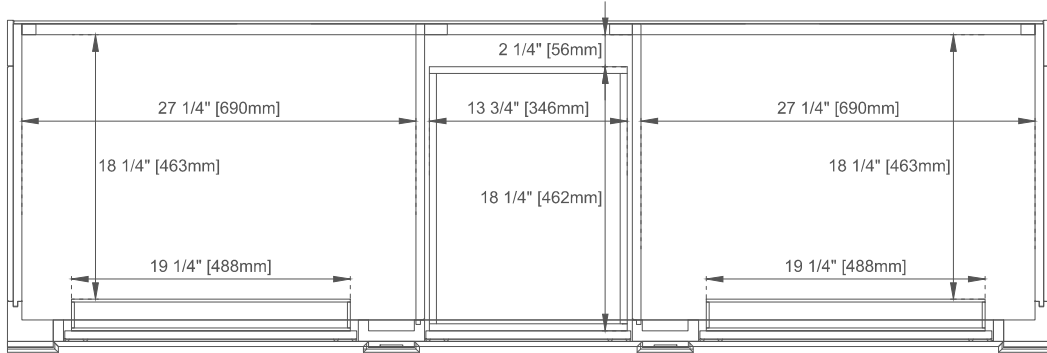

72" VANITY

Features and Materials

Solids: BW-Poplar; SBR/WWW-Para Wood and Poplar
Veneers: SBR-Para Wood; WWW-Walnut
Panels: Plywood
Installation Type: Floor Standing
Number of Basins: Two
Vanity Top: NO, Optional 3cm Tops Available with Sinks
Basins included: NO
Overflow: Yes, Front Facing
Optional Wooden Backsplash
Number of Doors: Four
Number of Drawers: Three
Number of Tip Outs: Two
Assembly Type: Yes, Installation of Optional 3cm Top
Drawer Box Material and Construction: 12mm Plywood/English Dovetail Joinery
Hardware Material and Finish: Zinc Alloy in Brushed Nickel Color
Fits Drain Hole Size: 1 3/4"
Full Extension, Soft Close Glides
European Soft Close Hinges
Aluminum Laminate Drawer Liners
Adjustable Levelers

Dimension

Width: 71-7/8"
Depth: 22-7/8"
Height: 32-1/2"
Rough-In Height: 21-1/2"

72" VANITY

Knob

Top View

Front View

72" VANITY

Side View 1

Side View 2

Back View