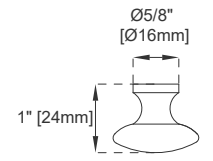

72" VANITY

Features and Materials

Solids: BW-Poplar; SBR/WWW-Para Wood and Poplar
Veneers: SBR-Para Wood; WWW-Walnut
Panels: Plywood
Installation Type: Floor Standing
Number of Basins: Two
Vanity Top: NO, Optional 3cm Tops Available with Sinks
Basins included: NO
Overflow: Yes, Front Facing
Optional Wooden Backsplash
Number of Doors: Four
Number of Drawers: Three
Number of Tip Outs: Two
Assembly Type: Yes, Installation of Optional 3cm Top
Drawer Box Material and Construction: 12mm Plywood/English Dovetail Joinery
Hardware Material and Finish: Zinc Alloy in Brushed Nickel Color
Fits Drain Hole Size: 1 3/4"
Full Extension, Soft Close Glides
European Soft Close Hinges
Aluminum Laminate Drawer Liners
Adjustable Levelers

Dimension

Width: 71-7/8"
Depth: 22-7/8"
Height: 32-1/2"
Rough-In Height: 21-1/2"

72" VANITY

Knob

Top View

Front View

72" VANITY

Side View 1

Side View 2

Back View