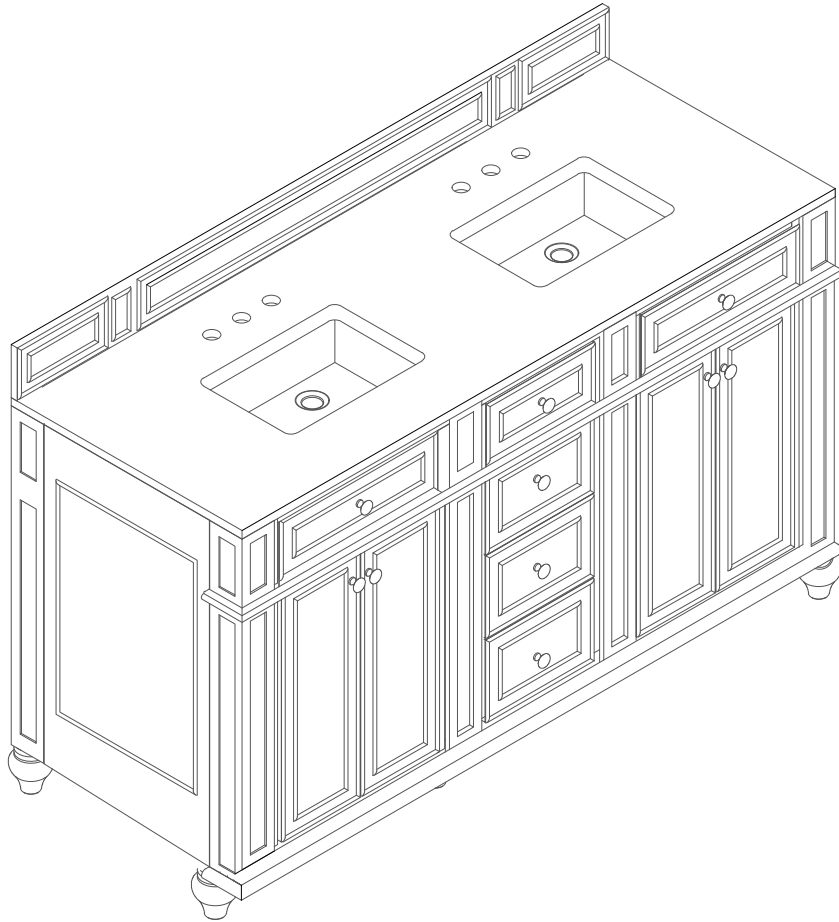

72" VANITY

Features and Materials

Solids: BW-Poplar; SBR/WWW-Para Wood and Poplar
Veneers: SBR-Para Wood; WWW-Walnut
Panels: Plywood
Installation Type: Floor Standing
Number of Basins: Two
Vanity Top: NO, Optional 3cm Tops Available with Sinks
Basins included: NO
Overflow: Yes, Front Facing
Optional Wooden Backsplash
Number of Doors: Four
Number of Drawers: Three
Number of Tip Outs: Two
Assembly Type: Yes, Installation of Optional 3cm Top
Drawer Box Material and Construction: 12mm Plywood/English Dovetail Joinery
Hardware Material and Finish: Zinc Alloy in Brushed Nickel Color
Fits Drain Hole Size: 1 3/4"
Full Extension, Soft Close Glides
European Soft Close Hinges
Aluminum Laminate Drawer Liners
Adjustable Levelers

Dimension

Width: 71-7/8"
Depth: 22-7/8"
Height: 32-1/2"
Rough-In Height: 21-1/2"

72" VANITY

Knob

Top View

Front View

72" VANITY

Side View 1

Side View 2

Back View