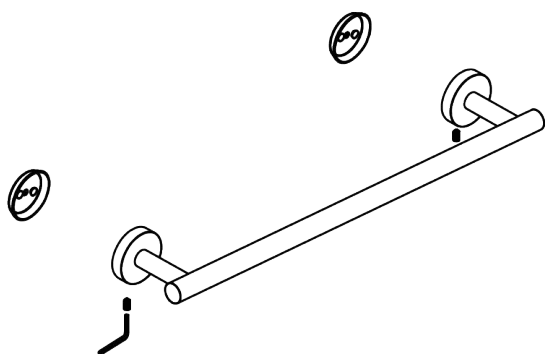

# artos<sup>®</sup>

TA435

**INSTRUCTION MANUAL**

trova 24" towel bar holder round

BRUSHED NICKEL(BN)

CHROME(CH)

BLACK (BK)

SATIN BRASS (SB)

trova 24" towel bar holder round

trova 24" towel bar holder round

### STEP 1

Loosen the set screw of the body assembly, pull out the mounting bracket.