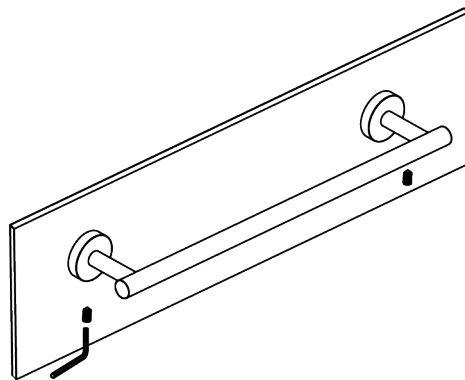

STEP 4

Tighten setscrew with allen key (supplied).