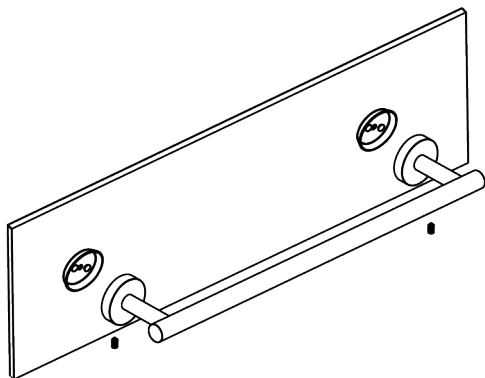

STEP 3

Slide body assembly onto mounting bracket.