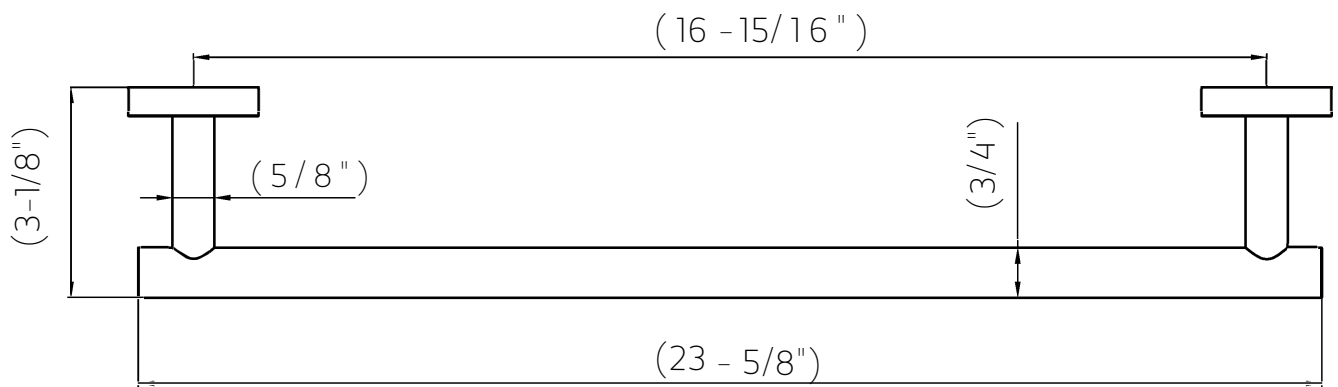

trova 24" towel bar holder round