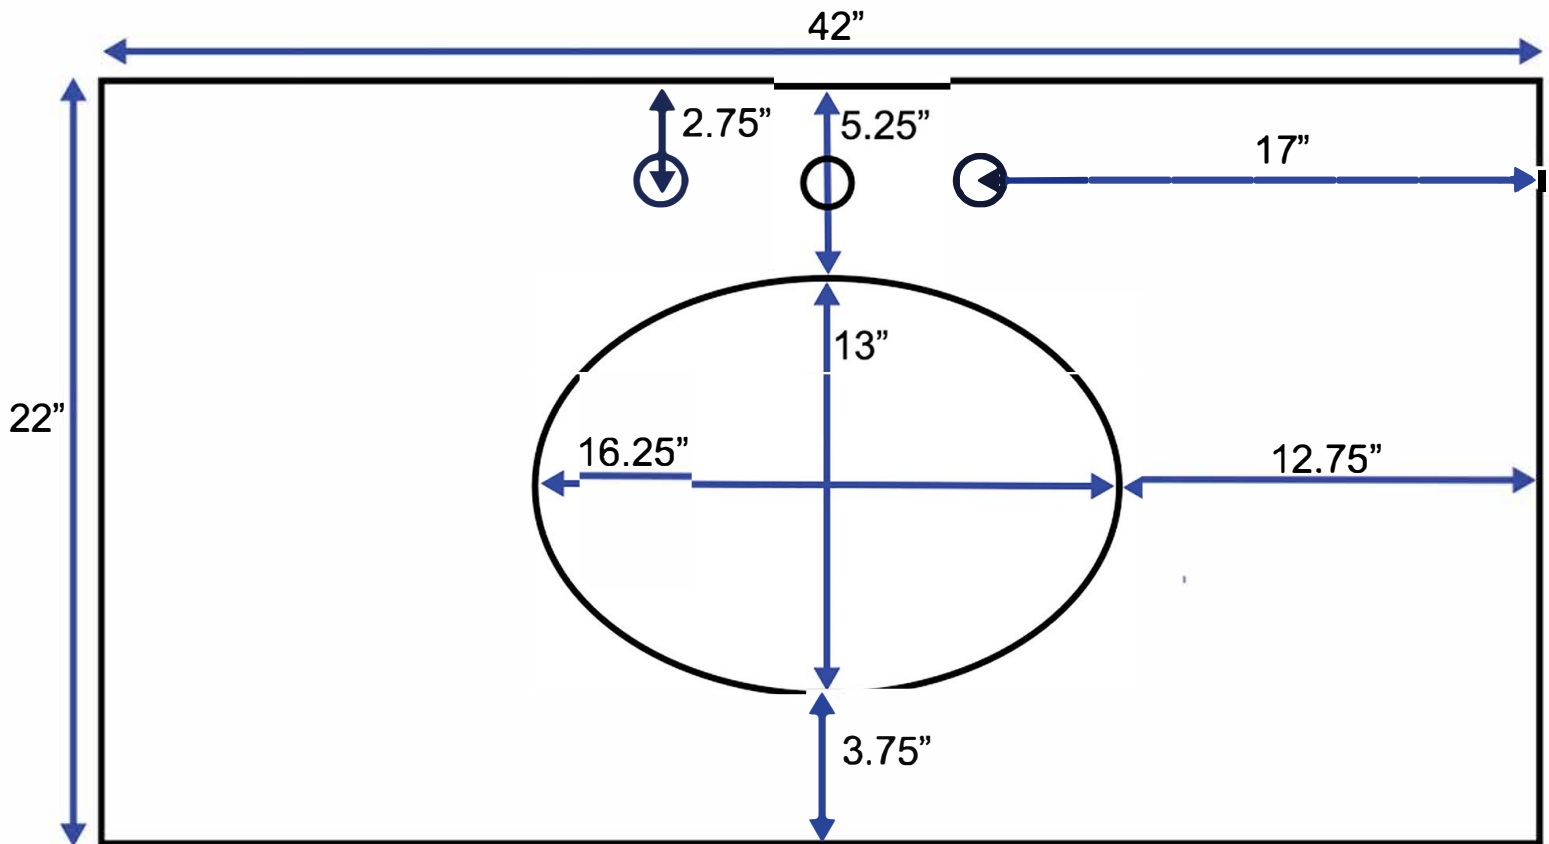

42-inch Bath Vanity (Top View)

All measurements are approximate and rounded to the nearest quarter inch.
Please allow for a slight margin of error.