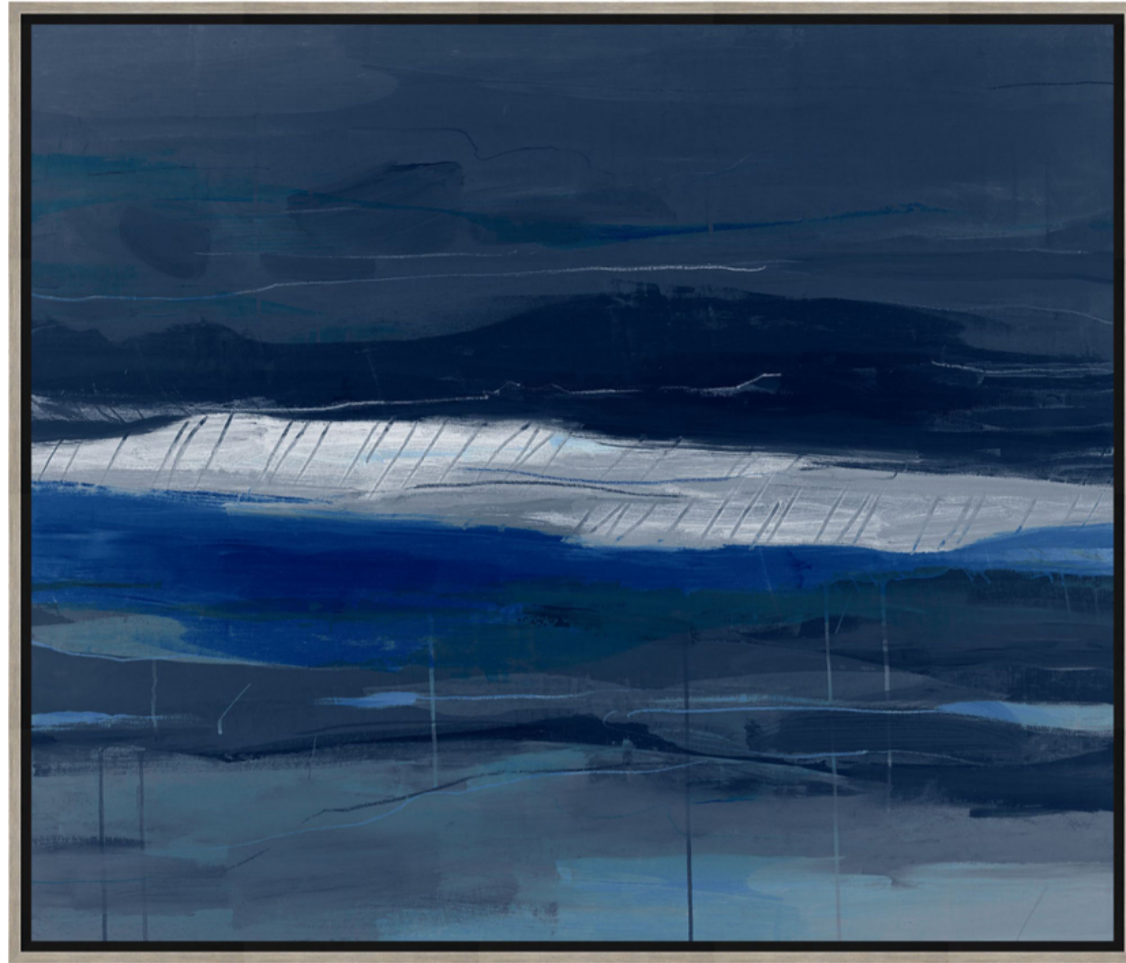

# THEODORE ALEXANDER

## Entangled Romance 1

D1591S31817-2720

Entangled Romance proposes an abstract landscape at nightfall. The large work on canvas features horizontal swaths of color that create a view of land, water, and sky in hues of blue. The blue color scheme is rendered in slate, cobalt, indigo, and midnight. A narrow band of alabaster and dove grey provides a bright emphasis.

A glimpse of the sun through the clouds, Entangled Romance beautifully intertwines light and dark in this stormy abstract. An original work of art on canvas.

► Frame Width: 0.6 in

W 56 x D 2¼ x H 47 inches

**Material(s):** Canvas

**Collection:** Art by TA

**Style:** Modern / Formal Modern

**Type:** Décor / Wall Art