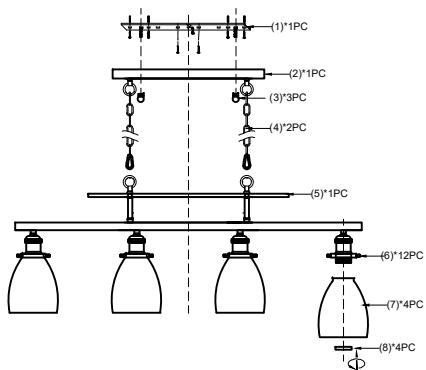

PART LIST AND ASSEMBLY ILLUSTRATION

Note: Some parts may be pre-installed or pre-assembled.