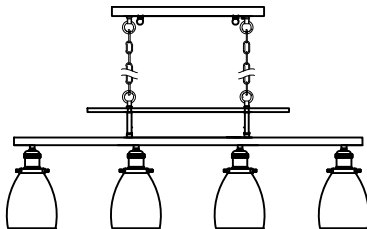

⚠️ WARNING: This product can expose you to chemicals including lead, which is known to the State of California to cause cancer or birth defects or other reproductive harm.