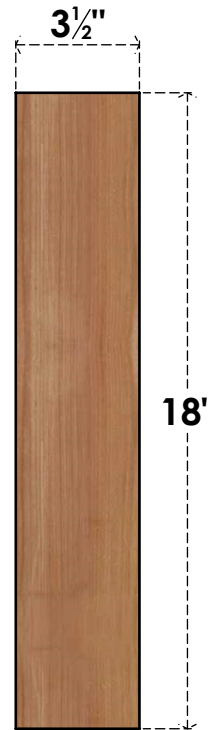

# BRC04X18X18TRA00SWR

3 1/2"W X 18"D X 18"H TRADITIONAL SMOOTH BRACE, WESTERN RED CEDAR

**SIDE**

**FRONT**

EKENA MILLWORK  
 2300 WEST MAIN ST.  
 CLARKSVILLE, TX 75426  
 TOLL FREE: 866-607-0453  
 WWW.EKENAMILLWORK.COM

**NOTES**

1. INSTALLATION TO BE COMPLETED IN ACCORDANCE WITH MANUFACTURER'S SPECIFICATIONS.
2. DRAWING MAY NOT BE TO SCALE
3. THIS DRAWING IS INTENDED FOR DESIGN AND PLANNING PURPOSES ONLY.
4. ALL INFORMATION CONTAINED HEREIN WAS CURRENT AT THE TIME OF DEVELOPMENT BUT MUST BE REVIEWED AND APPROVED BY THE PRODUCT MANUFACTURER TO BE CONSIDERED ACCURATE.
5. PRODUCTS ARE NOT KILN DRIED. THIS ITEM IS UNIQUE AND WILL CONTAIN THE NATURAL VARIATIONS THAT THE WOOD SPECIES OFFERS. THIS MAY RESULT IN VARIATIONS UP TO 1/4"