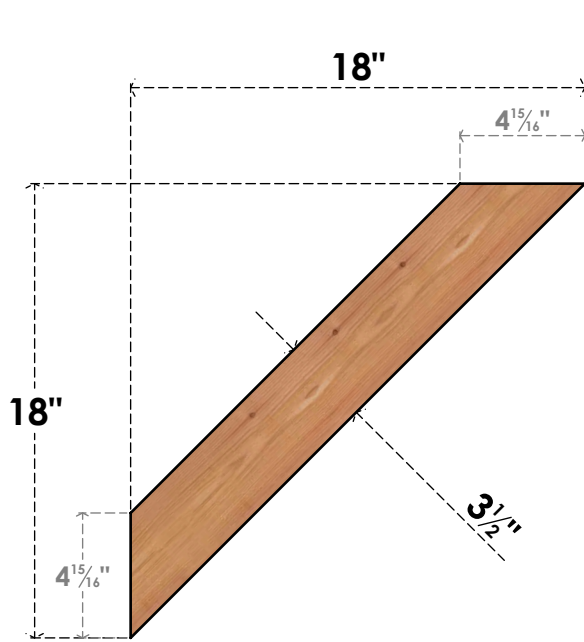

# BRC04X18X18TRA00SWR

3 1/2"W X 18"D X 18"H TRADITIONAL SMOOTH BRACE, WESTERN RED CEDAR

**SIDE**

**FRONT**

EKENA MILLWORK  
 2300 WEST MAIN ST.  
 CLARKSVILLE, TX 75426  
 TOLL FREE: 866-607-0453  
 WWW.EKENAMILLWORK.COM