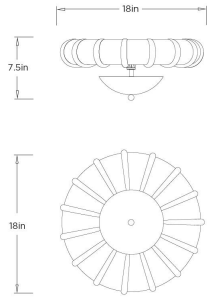

ARTERIOS

CAMELLA SMALL FLUSH MOUNT

DFC36 CAMELLA FLUSH MOUNT

ARTERIOS

DFC36
Ivory, Ricestone Composite

Composed in a layered, sunburst-inspired silhouette, the Camella Small Flush Mount showcases sculpted ivory ricestone composite shaped into softly rounded ridges. The form gently reflects light across its curved surface, while an English bronze bowl and finial introduce depth and contrast at the center. Sculptural yet refined, this flush mount offers a warm, dimensional glow with elevated presence.

APPEARANCE

Materials	Ricestone Composite, Iron
Finishes	Ivory, English Bronze
Finish Will Vary	Yes
Top Coat/Sealant	Yes

DIMENSIONS

Overall	Dia: 18 in x H: 7.5 in
Body	Dia: 18 in x H: 7.5 in
Globe	Dia: 8 in x H: 2.5 in
Overall Hanging Height as Sold (in)	7.5 in - 7.5 in

CERTIFICATIONS & COMPLIANCY

Certifications	Mexico, United States, Canada
Compliance	UL/ETL

SHIPPING

Product Weight	41.9 lbs
Gross Weight 1	49.6 lbs
Shipping Box 1	W: 12.5 in x D: 21.5 in x H: 21.5 in

ADDITIONAL INFO