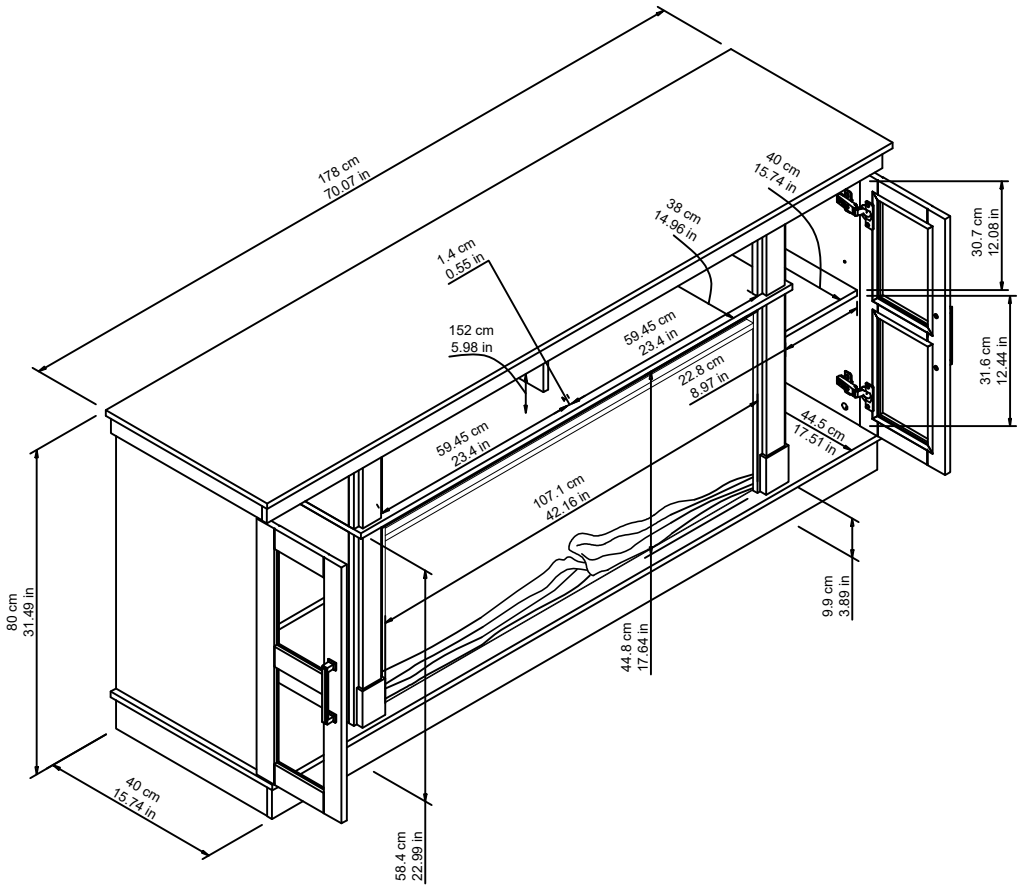

Model: 2271xxxCOM - Wide Console for 75" TVs

Dimensions

Maximum load capacity: