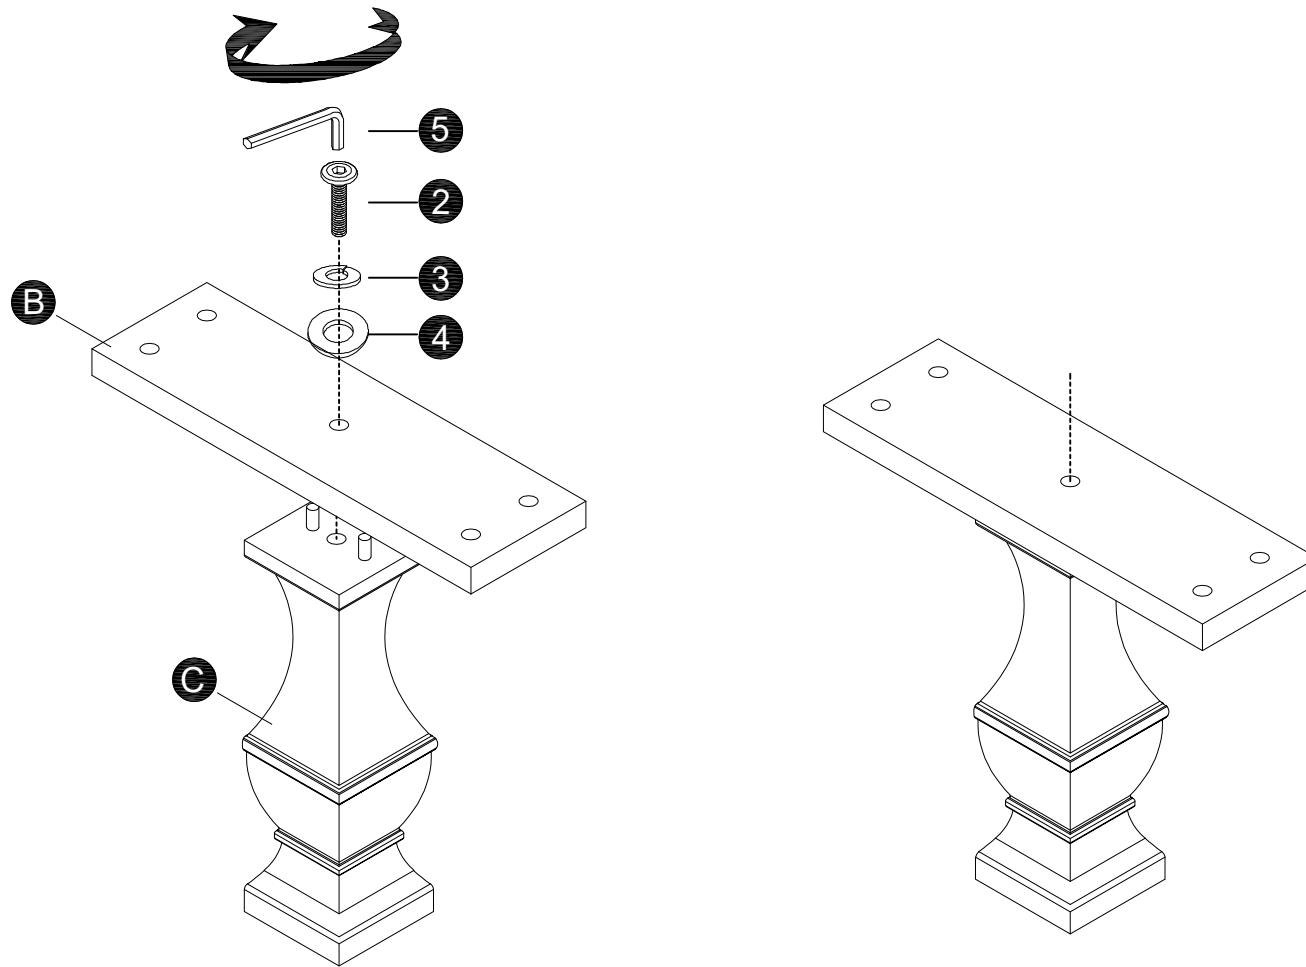

1 X 4

bolt
M4 X Ø5/16" X 50mm

2 X 12

bolt
M4 X Ø5/16" X 38mm

3 X 16

Spring Washer
5/16"

4 X 16

Flat Washer
5/16"

5 X 1

Allen Key
M4

1

INSTALLATION STEPS

Use hardware (5,2,3,4) to assemble the connecting plate (B) and the upright post (C).

2

INSTALLATION STEPS

Secure the connecting plate (B) to the bench upholstery (A) using hardware (5,2,3,4).