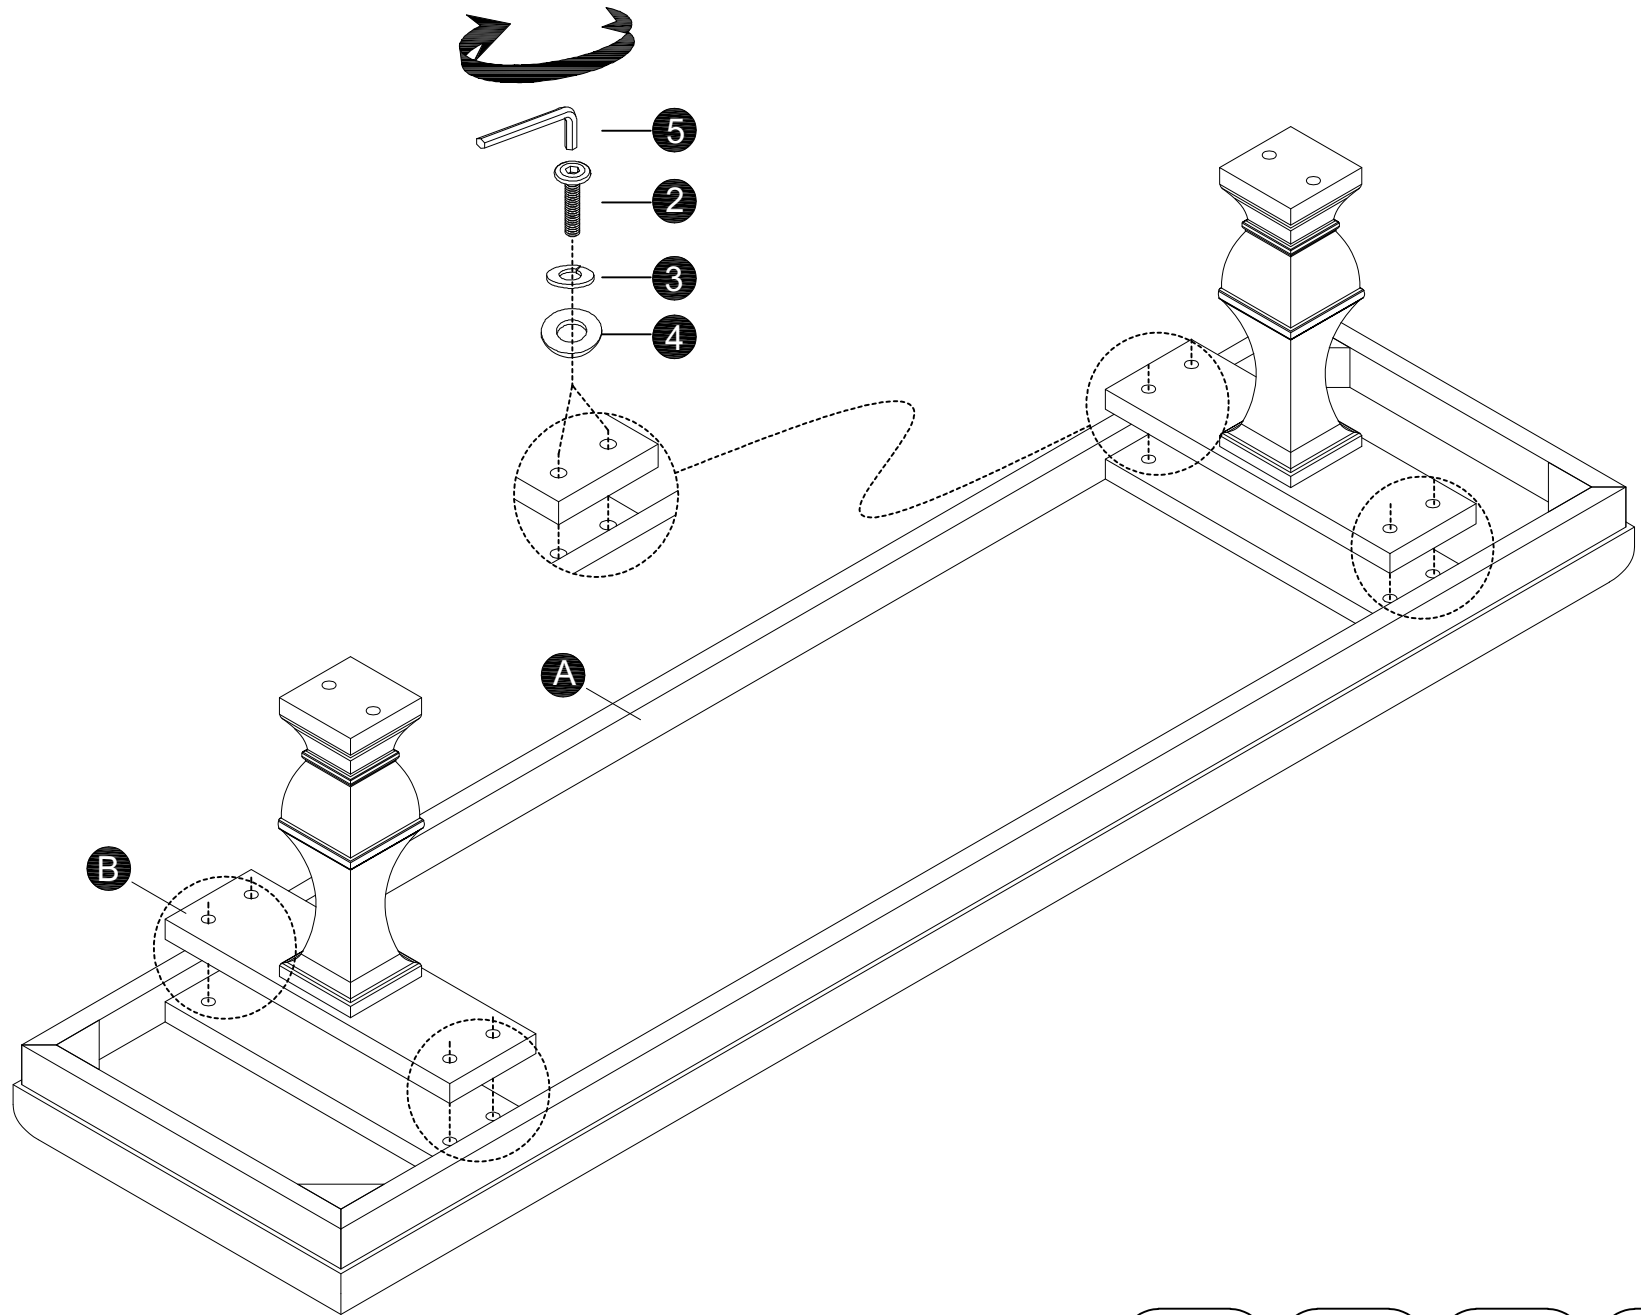

1 X 4

bolt
M4 X Ø5/16" X 50mm

2 X 12

bolt
M4 X Ø5/16" X 38mm

3 X 16

Spring Washer
5/16"

4 X 16

Flat Washer
5/16"

5 X 1

Allen Key
M4

1

INSTALLATION STEPS

Use hardware (5,2,3,4) to assemble the connecting plate (B) and the upright post (C).

2

INSTALLATION STEPS

Secure the connecting plate (B) to the bench upholstery (A) using hardware (5,2,3,4).

3

INSTALLATION STEPS

1. Insert the wooden dowels at both ends of the connecting rod (E) into the reserved holes on both sides of the base (D) and secure them with hardware (5,2,3,4).
2. Then, secure the base to the upright post (C) using hardware (5,1,3,4).