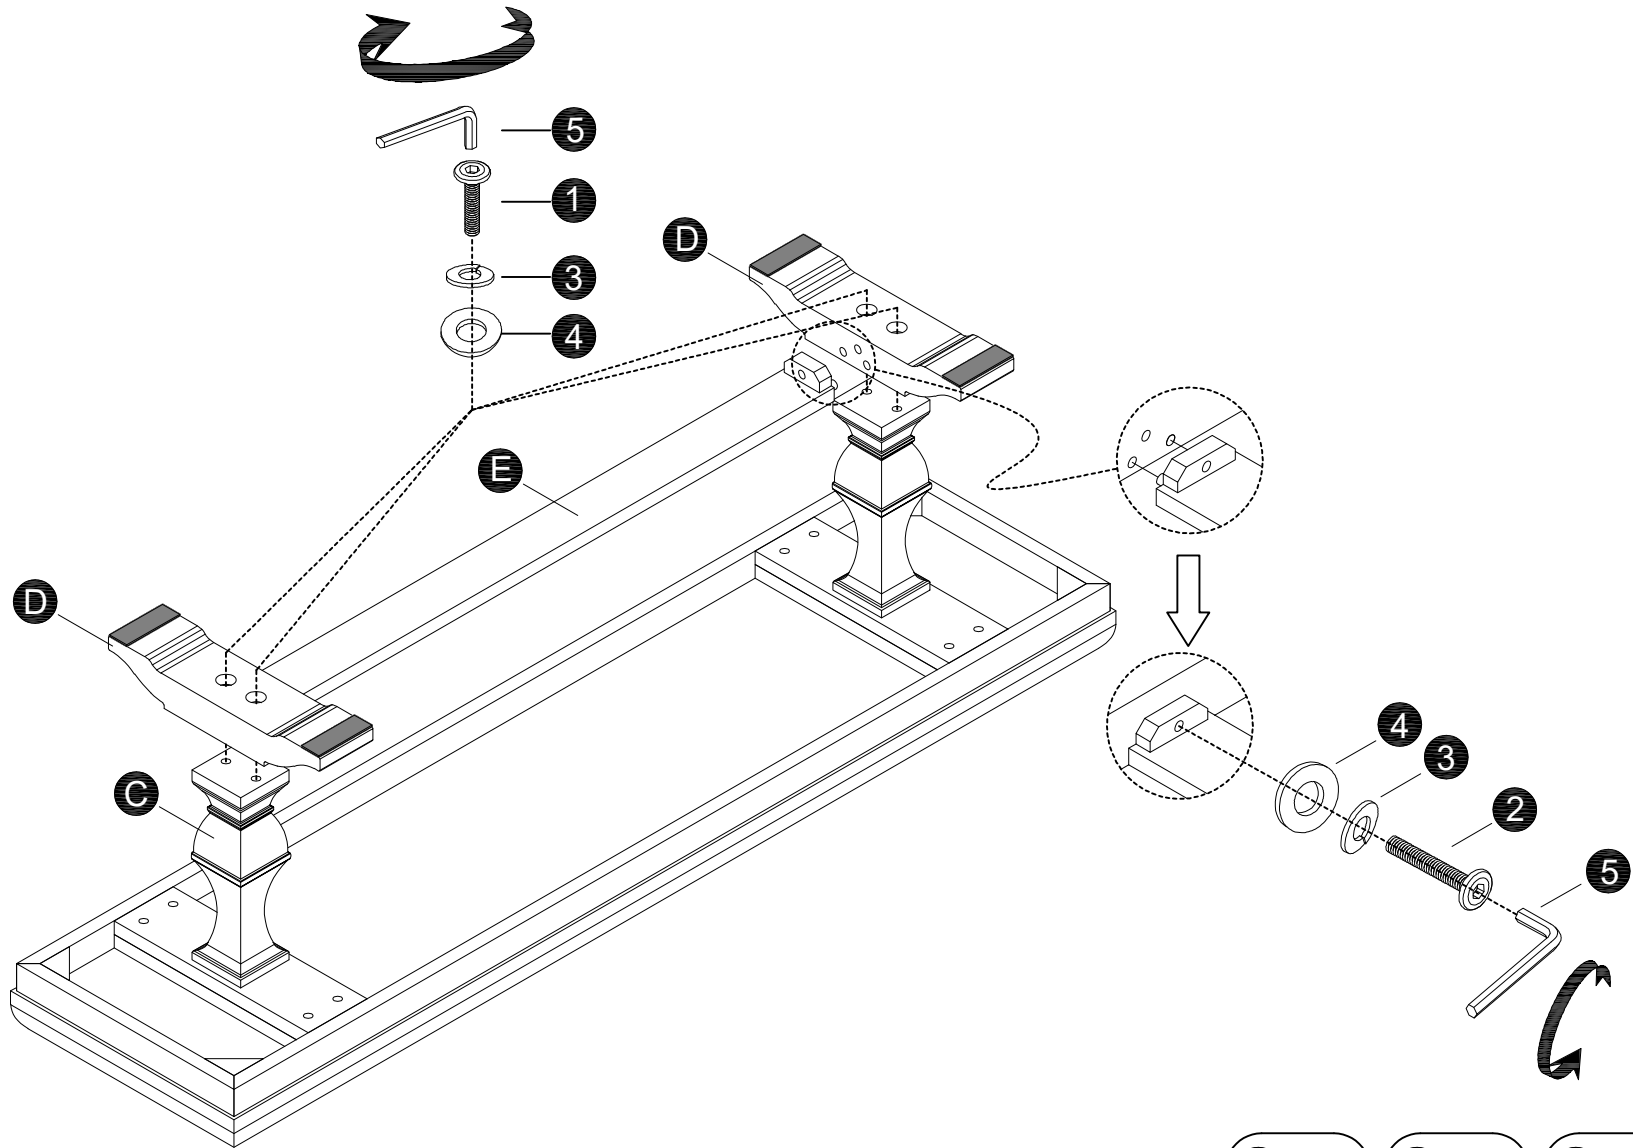

1 X 4

bolt
M4 X Ø5/16" X 50mm

2 X 12

bolt
M4 X Ø5/16" X 38mm

3 X 16

Spring Washer
5/16"

4 X 16

Flat Washer
5/16"

5 X 1

Allen Key
M4

1

INSTALLATION STEPS

Use hardware (5,2,3,4) to assemble the connecting plate (B) and the upright post (C).

2

INSTALLATION STEPS

Secure the connecting plate (B) to the bench upholstery (A) using hardware (5,2,3,4).

3

INSTALLATION STEPS

1. Insert the wooden dowels at both ends of the connecting rod (E) into the reserved holes on both sides of the base (D) and secure them with hardware (5,2,3,4).
2. Then, secure the base to the upright post (C) using hardware (5,1,3,4).