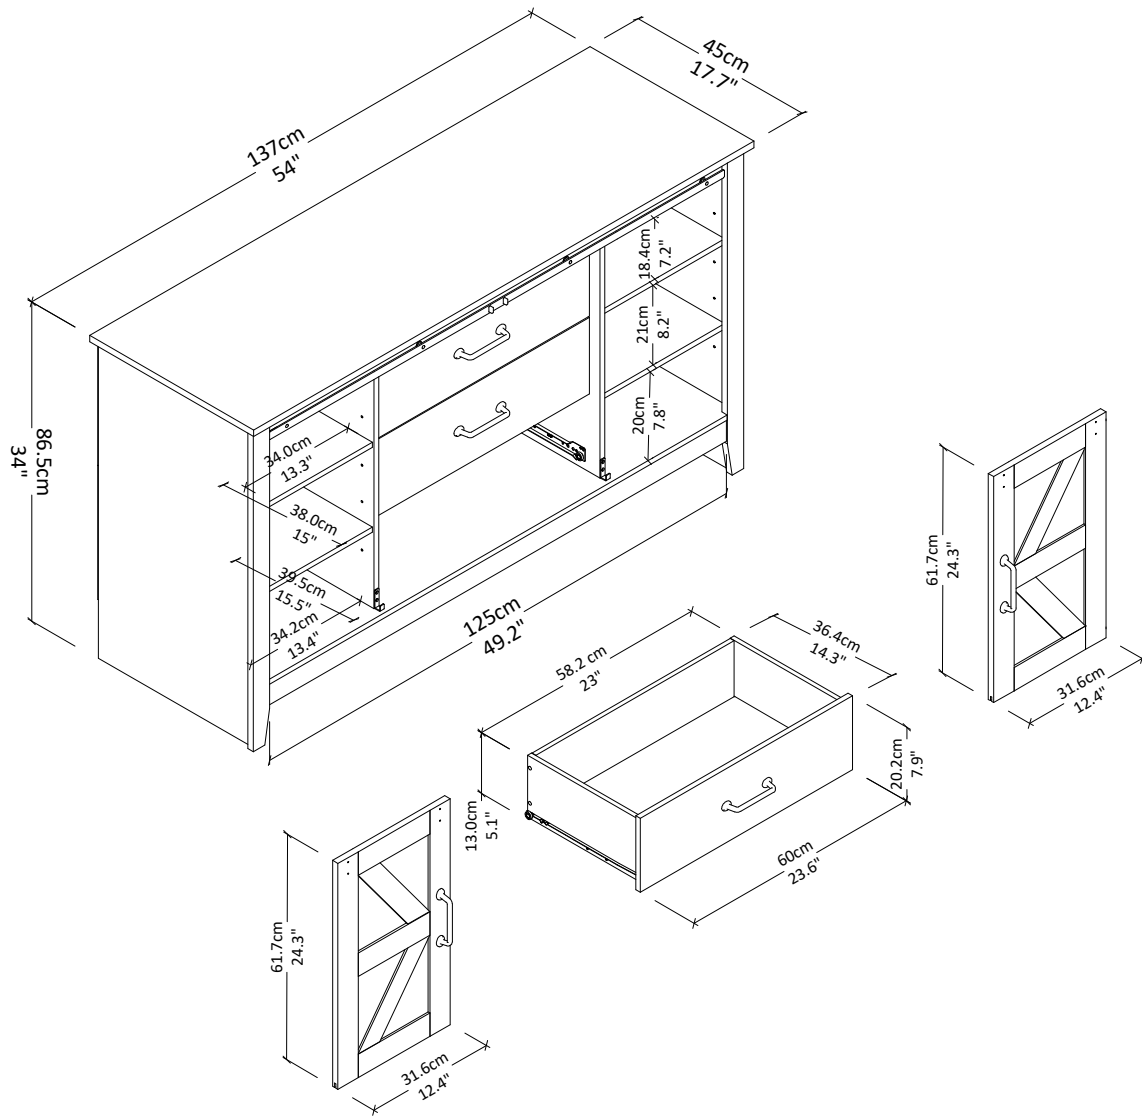

3 Drawers / 2 Door Dresser Finish:

Wood breakdown:
 PB:82.5% , MDF :16% , Metal 1.5%
 Total storage: 7.9 Cubic Feet

Overall Product Size:
 54"W x 17.7"D x 34"H
 137cm W x 45cm D x 86.5cm H

Maximum Weight Capacities
 Unit Weight:59 Kgs / 129.8 Lbs