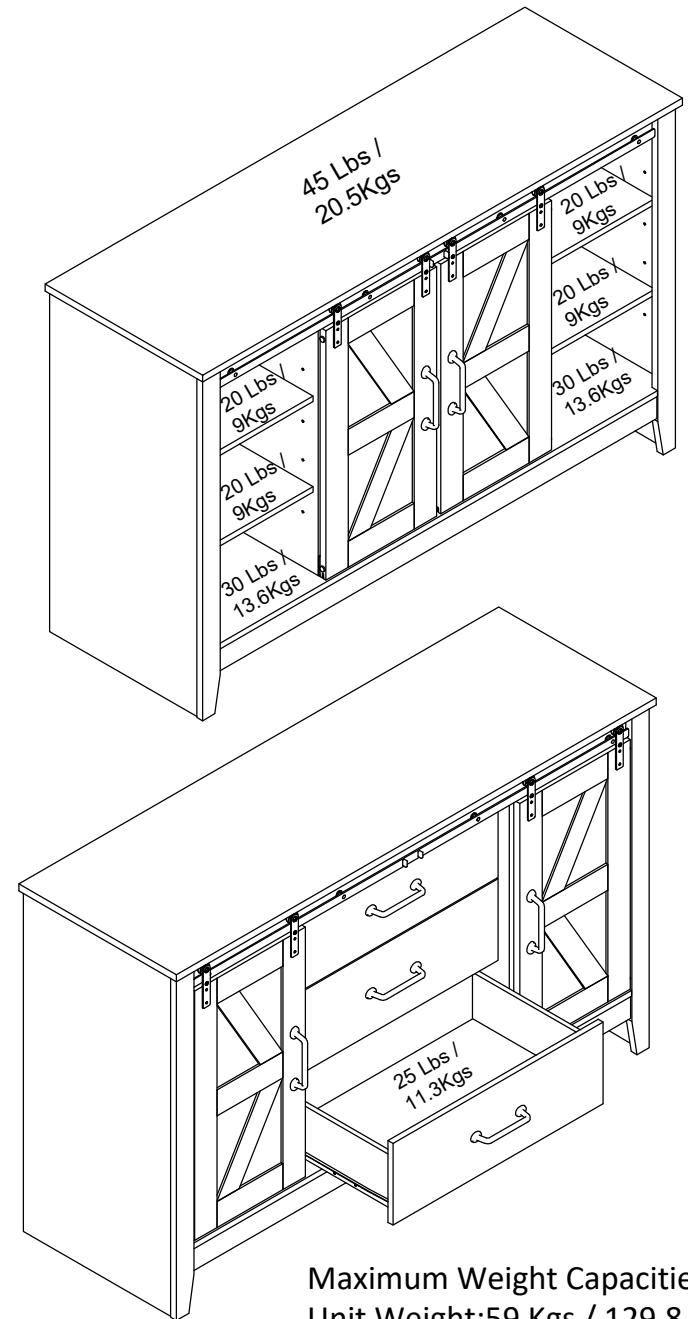

3 Drawers / 2 Door Dresser Finish:

Wood breakdown:
 PB:82.5% , MDF :16% , Metal 1.5%
 Total storage: 7.9 Cubic Feet

Overall Product Size:
 54"W x 17.7"D x 34"H
 137cm W x 45cm D x 86.5cm H

Maximum Weight Capacities
 Unit Weight:59 Kgs / 129.8 Lbs