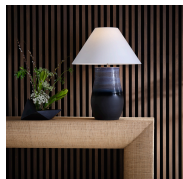

## 61308 • Sana Table Lamp

28.5h x 9.5w x 9.5d  
Ceramic/Porcelain  
Shiga/Blue

*The Sana Table Lamp, part of the Shiga collection, is hand turned and finished in one of six ancient kilns in Japan. This classic modern jar lamp features a blue ombre glaze and is completed with cloth wiring and topped with a refined rolled-edge linen shade. Made in Japan.*