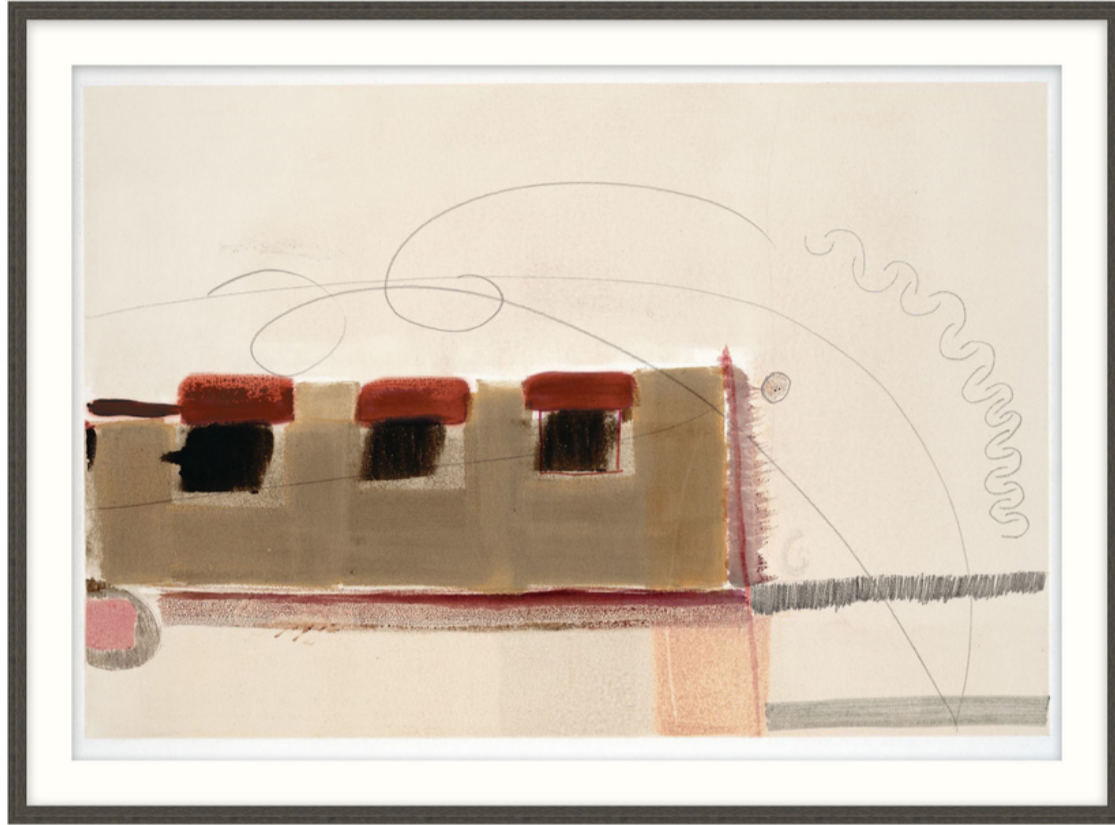

# THEODORE ALEXANDER

## Little Boxes 1

D2807S56129-4729

Little Boxes 1 pays respect to Architectonic, an art style that integrates architectural principles and aesthetics into artistic compositions. This work on paper accentuates geometric forms and the interplay of objects in space that invites the eye to form its own narrative. Implied lines, the use of light and dark, and a clever color scheme in bone white, mocha, and sienna add to the intrigue of the work. A striking composition on textured paper, Little Boxes 1 uses a pleasing color palette to bring abstracted forms to life. Part of the carefully curated ART by TA collection.

► Textured Paper - Single Matboard, M4 - Warm White Smooth + White Core Width:1.5", F1364 - Gray Oak Cap Frame - Width: 0.77

W 41 x D 1¼ x H 30 inches

**Material(s):**

**Collection:** Art by TA

**Style:** Modern / Formal Modern

**Type:** Décor / Wall Art