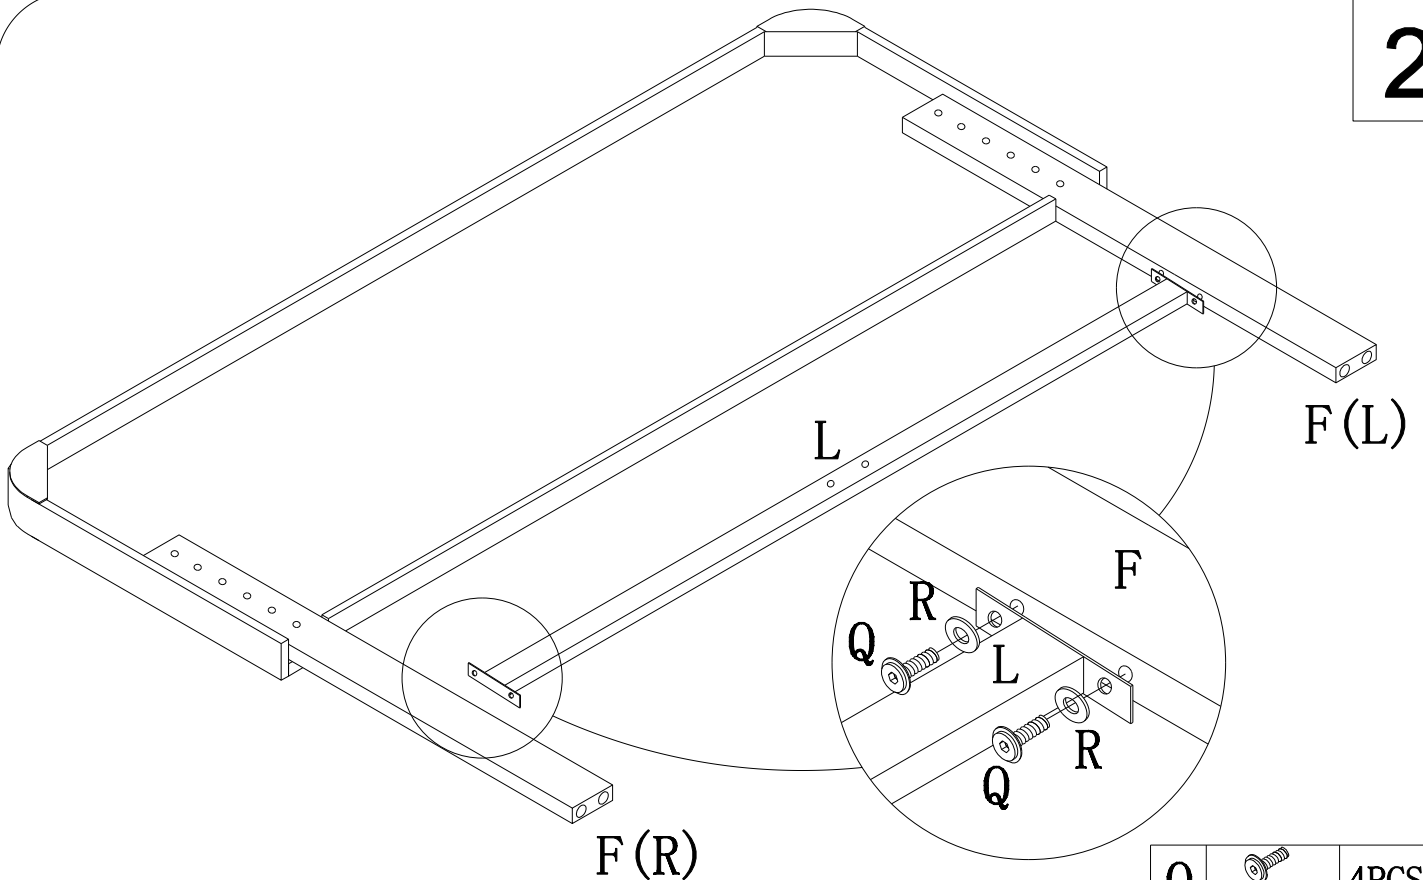

Hardware list

| | | |
|---|--|--|
| O | P | Q |
| 4PCS | 21PCS | 26PCS |
|  M8*55mm |  M8*35mm |  M8*20mm |
| R | S | T |
| 53PCS | 2PCS | 1PCS |
|  Ø19*Ø8.5 |  M8 |  M8 |
| U | | |
| 1PC | | |
|  M8 | | |

1

the holes can not be visible, if the headboard needs to be lowered in height, just use a sharp object to pierce this area for bolts assembling.

Back side

Headboard height is adjustable

NOTE: Please do not completely tighten

all the hardware until the entire assembly is complete!

| | | |
|---|---|------|
| O |  M8*55mm | 4PCS |
| R |  Ø19*Ø8.5 | 4PCS |

2

Back side

| | | |
|---|--|------|
| Q |  M8*20mm | 4PCS |
| R |  Ø19*Ø8.5 | 4PCS |