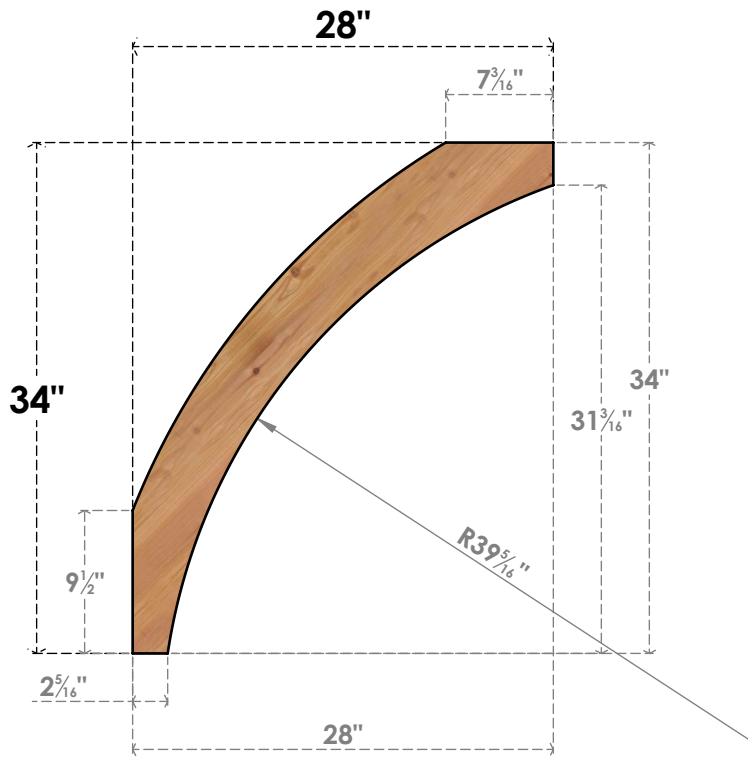

BRC06X28X34THR00SWR

5 1/2"W X 28"D X 34"H THORTON SMOOTH BRACE, WESTERN RED CEDAR

SIDE

FRONT

EKENA MILLWORK
 2300 WEST MAIN ST.
 CLARKSVILLE, TX 75426
 TOLL FREE: 866-607-0453
 WWW.EKENAMILLWORK.COM

NOTES

1. INSTALLATION TO BE COMPLETED IN ACCORDANCE WITH MANUFACTURER'S SPECIFICATIONS.
2. DRAWING MAY NOT BE TO SCALE
3. THIS DRAWING IS INTENDED FOR DESIGN AND PLANNING PURPOSES ONLY.
4. ALL INFORMATION CONTAINED HEREIN WAS CURRENT AT THE TIME OF DEVELOPMENT BUT MUST BE REVIEWED AND APPROVED BY THE PRODUCT MANUFACTURER TO BE CONSIDERED ACCURATE.
5. PRODUCTS ARE NOT KILN DRIED. THIS ITEM IS UNIQUE AND WILL CONTAIN THE NATURAL VARIATIONS THAT THE WOOD SPECIES OFFERS. THIS MAY RESULT IN VARIATIONS UP TO 1/4"