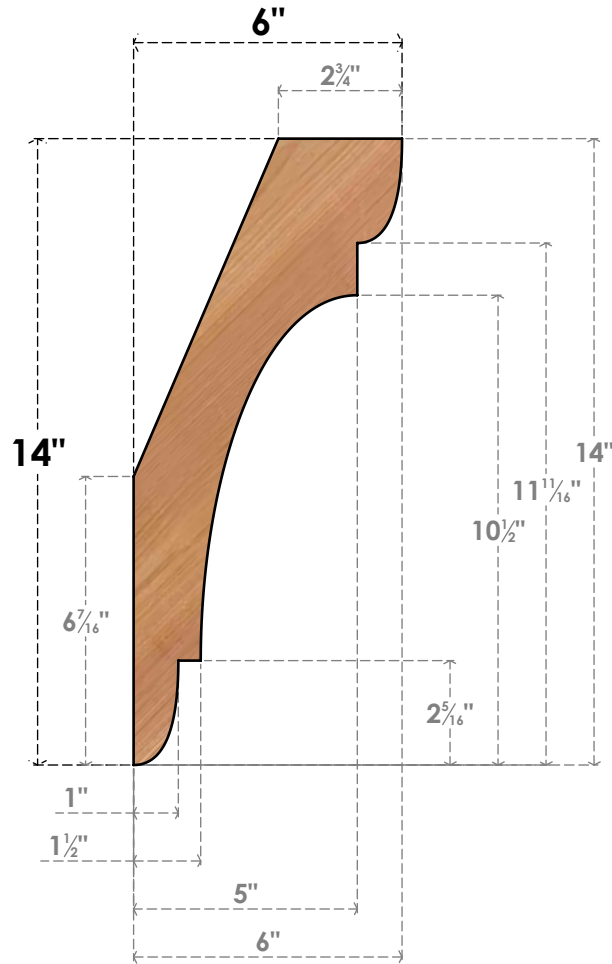

# BRC04X06X14OLY00SWR

3 1/2"W X 6"D X 14"H OLYMPIC SMOOTH BRACE, WESTERN RED CEDAR

**SIDE**

**FRONT**

EKENA MILLWORK  
 2300 WEST MAIN ST.  
 CLARKSVILLE, TX 75426  
 TOLL FREE: 866-607-0453  
 WWW.EKENAMILLWORK.COM

**NOTES**

1. INSTALLATION TO BE COMPLETED IN ACCORDANCE WITH MANUFACTURER'S SPECIFICATIONS.
2. DRAWING MAY NOT BE TO SCALE
3. THIS DRAWING IS INTENDED FOR DESIGN AND PLANNING PURPOSES ONLY.
4. ALL INFORMATION CONTAINED HEREIN WAS CURRENT AT THE TIME OF DEVELOPMENT BUT MUST BE REVIEWED AND APPROVED BY THE PRODUCT MANUFACTURER TO BE CONSIDERED ACCURATE.
5. PRODUCTS ARE NOT KILN DRIED. THIS ITEM IS UNIQUE AND WILL CONTAIN THE NATURAL VARIATIONS THAT THE WOOD SPECIES OFFERS. THIS MAY RESULT IN VARIATIONS UP TO 1/4"