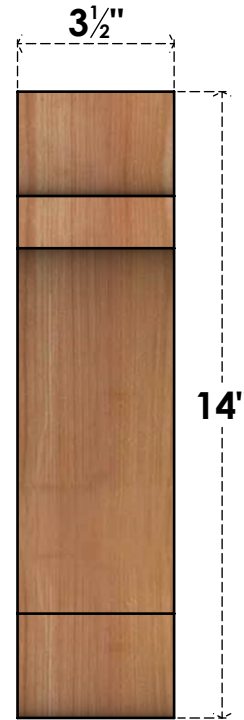

# BRC04X06X14OLY00SWR

3 1/2"W X 6"D X 14"H OLYMPIC SMOOTH BRACE, WESTERN RED CEDAR

**SIDE**

**FRONT**

EKENA MILLWORK  
 2300 WEST MAIN ST.  
 CLARKSVILLE, TX 75426  
 TOLL FREE: 866-607-0453  
 WWW.EKENAMILLWORK.COM

**NOTES**

1. INSTALLATION TO BE COMPLETED IN ACCORDANCE WITH MANUFACTURER'S SPECIFICATIONS.
2. DRAWING MAY NOT BE TO SCALE
3. THIS DRAWING IS INTENDED FOR DESIGN AND PLANNING PURPOSES ONLY.
4. ALL INFORMATION CONTAINED HEREIN WAS CURRENT AT THE TIME OF DEVELOPMENT BUT MUST BE REVIEWED AND APPROVED BY THE PRODUCT MANUFACTURER TO BE CONSIDERED ACCURATE.
5. PRODUCTS ARE NOT KILN DRIED. THIS ITEM IS UNIQUE AND WILL CONTAIN THE NATURAL VARIATIONS THAT THE WOOD SPECIES OFFERS. THIS MAY RESULT IN VARIATIONS UP TO 1/4"