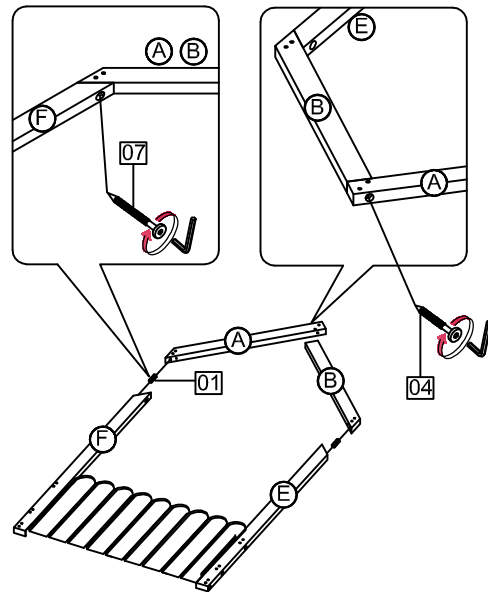

ASSEMBLY INSTRUCTIONS

FULL SIZE - MONTESORI HOUSE BED WITH FENCE

1

Detail View

2

Part List

A 	B 	C 
Cap for upper HB-1pc	Cap for lower HB-1pc	Cap for upper FB-1pc
D 	E 	F 
Cap for lower FB-1pc	Upper leg HB (L/R)-2pcs	Upper leg FB -1pc
G 	H 	J 
Upper leg FB -1pc	Horizontal bar HB&FB-2pcs	Horizontal bar HB&FB-2pcs
K 	L 	M 
Center upper leg -1pc	Front guard rails 2pc	Front side panels - 1pc
N 	P 	T 
Back guard rails -3pc	Back side panels - 1pc	Guard rail top 1pc
U 	V 	
Guard rail top 1pc	Guard rail top 1pc	

Hardware List

1  Ø10*30mm Wood dowel (42pcs)	2  Ø1/4" x 80 mm Wood Screws (4pcs)	3  Ø1/4" x 70 mm Wood Screws (18pcs)
4  Ø1/4" x 100 mm Wood Screws (14pcs)	5  Ø1/4" x 30 mm Wood Screws (2pcs)	6  (1/4")4.5*58mm Allen Key (1pc)
7  Ø1/4" x 50 mm Wood Screws (4pcs)		

ASSEMBLY TOOLS REQUIRED (NOT INCLUDED)

PLEASE BE CAREFUL DO NOT DAMAGE THE HOLE POSITION WHEN YOU USE POWER TOOLS !

STEP 1:

01	02
	
4PCS	2PCS

STEP 2:

01	02
	
4PCS	2PCS

STEP 3:

01	04
	
6PCS	6PCS

STEP 4:

01	07	04
		
2PCS	2PCS	1PC

STEP 5:

01	04
	
6PCS	6PCS

STEP 6:

01	07	04
		
2PCS	2PCS	1PC

STEP 7:

01