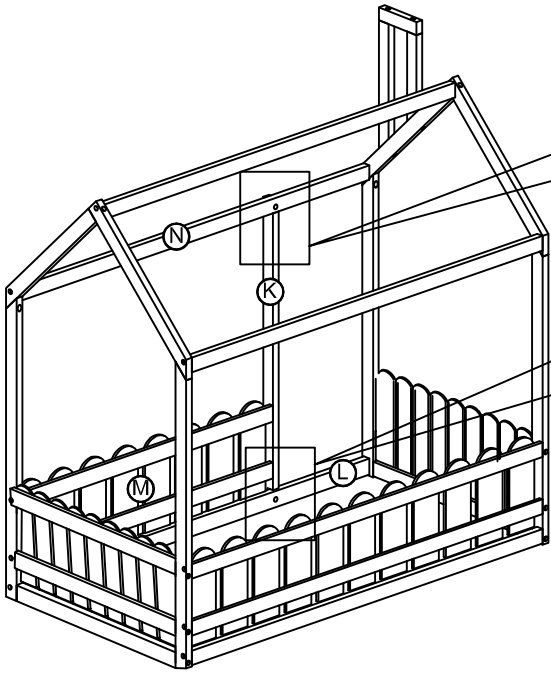

ASSEMBLY INSTRUCTIONS

FULL SIZE - MONTESORI HOUSE BED WITH FENCE

1

Detail View

2

Part List

A 	B 	C 
Cap for upper HB-1pc	Cap for lower HB-1pc	Cap for upper FB-1pc
D 	E 	F 
Cap for lower FB-1pc	Upper leg HB (L/R)-2pcs	Upper leg FB -1pc
G 	H 	J 
Upper leg FB -1pc	Horizontal bar HB&FB-2pcs	Horizontal bar HB&FB-2pcs
K 	L 	M 
Center upper leg -1pc	Front guard rails 2pc	Front side panels - 1pc
N 	P 	T 
Back guard rails -3pc	Back side panels - 1pc	Guard rail top 1pc
U 	V 	
Guard rail top 1pc	Guard rail top 1pc	

STEP 4:

01	07	04
		
2PCS	2PCS	1PC

STEP 5:

01	04
	
6PCS	6PCS

STEP 6:

01	07	04
		
2PCS	2PCS	1PC

STEP 7:

01

14PCS

STEP 8:

03
10PCS

STEP 9:

03
4PCS

STEP 10:

03
2PCS

STEP 11:

01
4PCS

03
4PCS

STEP 12:

05
2PCS

COMPLETED