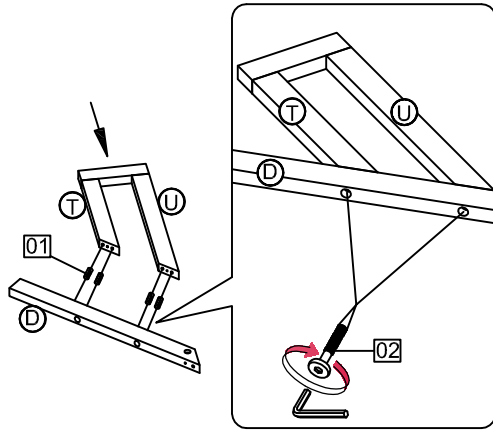

ASSEMBLY INSTRUCTIONS

FULL SIZE - MONTESORI HOUSE BED WITH FENCE

1

Detail View

2

Part List

A 	B 	C 
Cap for upper HB-1pc	Cap for lower HB-1pc	Cap for upper FB-1pc
D 	E 	F 
Cap for lower FB-1pc	Upper leg HB (L/R)-2pcs	Upper leg FB -1pc
G 	H 	J 
Upper leg FB -1pc	Horizontal bar HB&FB-2pcs	Horizontal bar HB&FB-2pcs
K 	L 	M 
Center upper leg -1pc	Front guard rails 2pc	Front side panels - 1pc
N 	P 	T 
Back guard rails -3pc	Back side panels - 1pc	Guard rail top 1pc
U 	V 	
Guard rail top 1pc	Guard rail top 1pc	

Hardware List

1  Ø10*30mm Wood dowel (42pcs)	2  Ø1/4" x 80 mm Wood Screws (4pcs)	3  Ø1/4" x 70 mm Wood Screws (18pcs)
4  Ø1/4" x 100 mm Wood Screws (14pcs)	5  Ø1/4" x 30 mm Wood Screws (2pcs)	6  (1/4")4.5*58mm Allen Key (1pc)
7  Ø1/4" x 50 mm Wood Screws (4pcs)		

ASSEMBLY TOOLS REQUIRED (NOT INCLUDED)

PLEASE BE CAREFUL DO NOT DAMAGE THE HOLE POSITION WHEN YOU USE POWER TOOLS !

STEP 1:

01	02
	
4PCS	2PCS

STEP 2:

01	02
	
4PCS	2PCS

STEP 3:

01	04
	
6PCS	6PCS

STEP 4:

01	07	04
		
2PCS	2PCS	1PC

STEP 5:

01	04
	
6PCS	6PCS

STEP 6:

01	07	04
		
2PCS	2PCS	1PC

STEP 7:

01