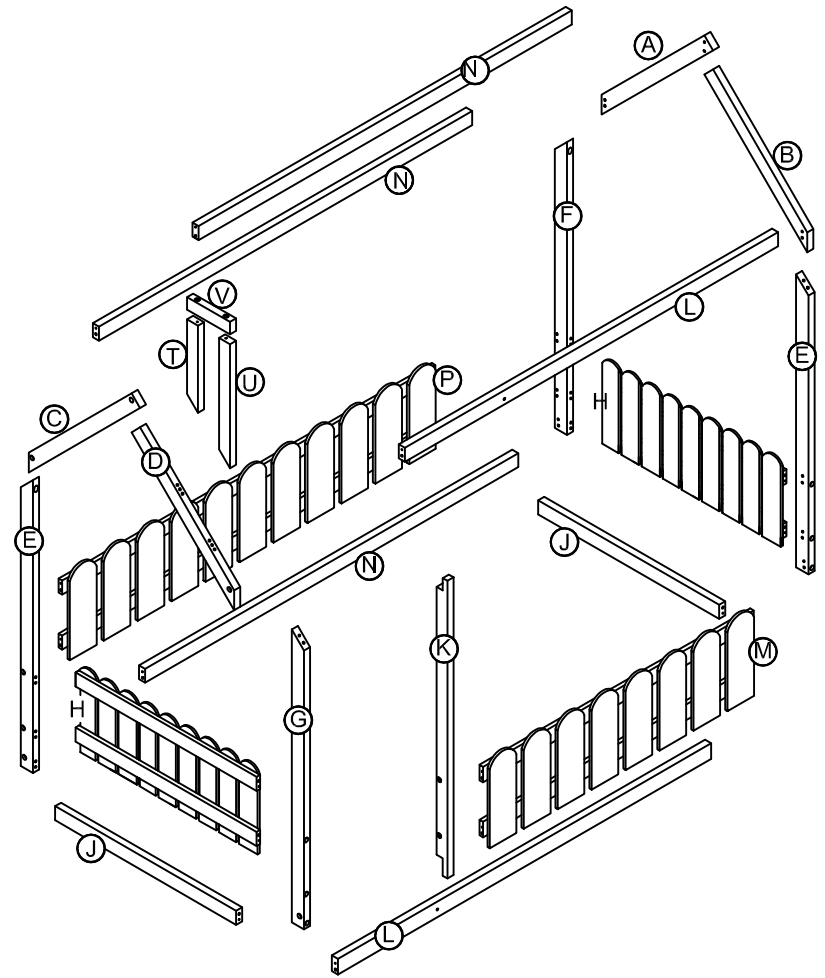

ASSEMBLY INSTRUCTIONS

FULL SIZE - MONTESORI HOUSE BED WITH FENCE

1

Detail View

2

Part List

A 	B 	C 
Cap for upper HB-1pc	Cap for lower HB-1pc	Cap for upper FB-1pc
D 	E 	F 
Cap for lower FB-1pc	Upper leg HB (L/R)-2pcs	Upper leg FB -1pc
G 	H 	J 
Upper leg FB -1pc	Horizontal bar HB&FB-2pcs	Horizontal bar HB&FB-2pcs
K 	L 	M 
Center upper leg -1pc	Front guard rails 2pc	Front side panels - 1pc
N 	P 	T 
Back guard rails -3pc	Back side panels - 1pc	Guard rail top 1pc
U 	V 	
Guard rail top 1pc	Guard rail top 1pc	

Hardware List

1  Ø10*30mm Wood dowel (42pcs)	2  Ø1/4" x 80 mm Wood Screws (4pcs)	3  Ø1/4" x 70 mm Wood Screws (18pcs)
4  Ø1/4" x 100 mm Wood Screws (14pcs)	5  Ø1/4" x 30 mm Wood Screws (2pcs)	6  (1/4")4.5*58mm Allen Key (1pc)
7  Ø1/4" x 50 mm Wood Screws (4pcs)		

ASSEMBLY TOOLS REQUIRED (NOT INCLUDED)

PLEASE BE CAREFUL DO NOT DAMAGE THE HOLE POSITION WHEN YOU USE POWER TOOLS !

STEP 1:

01	02
	
4PCS	2PCS

STEP 2:

01	02
	
4PCS	2PCS

STEP 3:

01	04
	
6PCS	6PCS

STEP 4:

01	07	04
		
2PCS	2PCS	1PC

STEP 5:

01	04
	
6PCS	6PCS

STEP 6:

01	07	04
		
2PCS	2PCS	1PC

STEP 7:

01