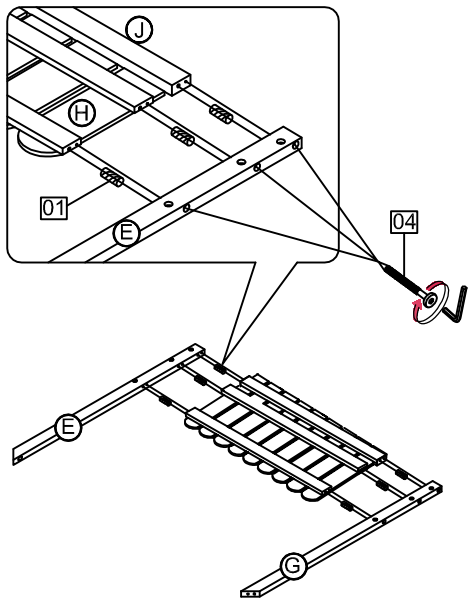

ASSEMBLY INSTRUCTIONS

FULL SIZE - MONTESORI HOUSE BED WITH FENCE

1

Detail View

2

Part List

A 	B 	C 
Cap for upper HB-1pc	Cap for lower HB-1pc	Cap for upper FB-1pc
D 	E 	F 
Cap for lower FB-1pc	Upper leg HB (L/R)-2pcs	Upper leg FB -1pc
G 	H 	J 
Upper leg FB -1pc	Horizontal bar HB&FB-2pcs	Horizontal bar HB&FB-2pcs
K 	L 	M 
Center upper leg -1pc	Front guard rails 2pc	Front side panels - 1pc
N 	P 	T 
Back guard rails -3pc	Back side panels - 1pc	Guard rail top 1pc
U 	V 	
Guard rail top 1pc	Guard rail top 1pc	

Hardware List

1  Ø10*30mm Wood dowel (42pcs)	2  Ø1/4" x 80 mm Wood Screws (4pcs)	3  Ø1/4" x 70 mm Wood Screws (18pcs)
4  Ø1/4" x 100 mm Wood Screws (14pcs)	5  Ø1/4" x 30 mm Wood Screws (2pcs)	6  (1/4")4.5*58mm Allen Key (1pc)
7  Ø1/4" x 50 mm Wood Screws (4pcs)		

ASSEMBLY TOOLS REQUIRED (NOT INCLUDED)

PLEASE BE CAREFUL DO NOT DAMAGE THE HOLE POSITION WHEN YOU USE POWER TOOLS !

STEP 1:

01	02
	
4PCS	2PCS

STEP 2:

01	02
	
4PCS	2PCS

STEP 3:

01	04
	
6PCS	6PCS

STEP 4:

01	07	04
		
2PCS	2PCS	1PC

STEP 5:

01	04
	
6PCS	6PCS

STEP 6:

01	07	04
		
2PCS	2PCS	1PC

STEP 7:

01