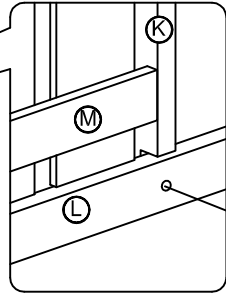

STEP 12:

05
2PCS