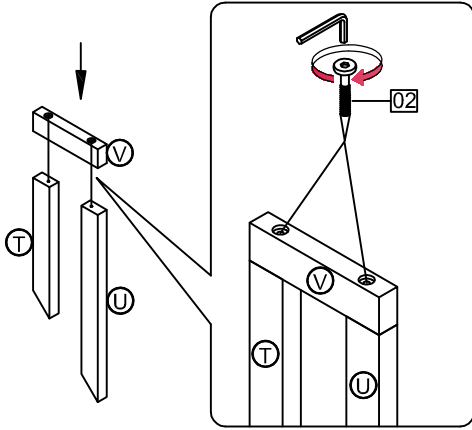

ASSEMBLY INSTRUCTIONS

FULL SIZE - MONTESORI HOUSE BED WITH FENCE

1

Detail View

2

Part List

A 	B 	C 
Cap for upper HB-1pc	Cap for lower HB-1pc	Cap for upper FB-1pc
D 	E 	F 
Cap for lower FB-1pc	Upper leg HB (L/R)-2pcs	Upper leg FB -1pc
G 	H 	J 
Upper leg FB -1pc	Horizontal bar HB&FB-2pcs	Horizontal bar HB&FB-2pcs
K 	L 	M 
Center upper leg -1pc	Front guard rails 2pc	Front side panels - 1pc
N 	P 	T 
Back guard rails -3pc	Back side panels - 1pc	Guard rail top 1pc
U 	V 	
Guard rail top 1pc	Guard rail top 1pc	

Hardware List

1  Ø10*30mm Wood dowel (42pcs)	2  Ø1/4" x 80 mm Wood Screws (4pcs)	3  Ø1/4" x 70 mm Wood Screws (18pcs)
4  Ø1/4" x 100 mm Wood Screws (14pcs)	5  Ø1/4" x 30 mm Wood Screws (2pcs)	6  (1/4")4.5*58mm Allen Key (1pc)
7  Ø1/4" x 50 mm Wood Screws (4pcs)		

ASSEMBLY TOOLS REQUIRED (NOT INCLUDED)

PLEASE BE CAREFUL DO NOT DAMAGE THE HOLE POSITION WHEN YOU USE POWER TOOLS !

STEP 1:

01	02
	
4PCS	2PCS

STEP 2:

01	02
	
4PCS	2PCS

STEP 3:

01	04
	
6PCS	6PCS