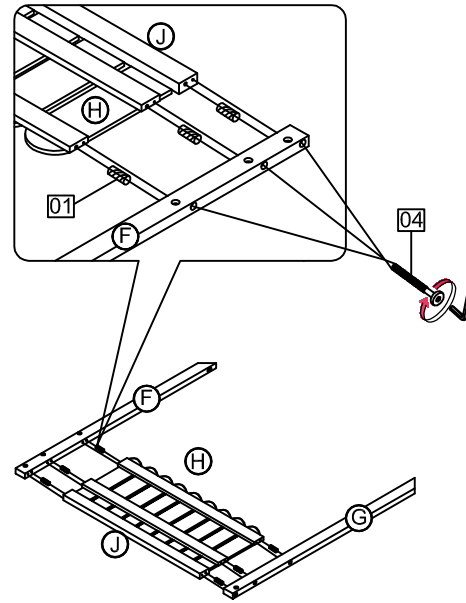

ASSEMBLY INSTRUCTIONS

FULL SIZE - MONTESORI HOUSE BED WITH FENCE

1

Detail View

2

Part List

A 	B 	C 
Cap for upper HB-1pc	Cap for lower HB-1pc	Cap for upper FB-1pc
D 	E 	F 
Cap for lower FB-1pc	Upper leg HB (L/R)-2pcs	Upper leg FB -1pc
G 	H 	J 
Upper leg FB -1pc	Horizontal bar HB&FB-2pcs	Horizontal bar HB&FB-2pcs
K 	L 	M 
Center upper leg -1pc	Front guard rails 2pc	Front side panels - 1pc
N 	P 	T 
Back guard rails -3pc	Back side panels - 1pc	Guard rail top 1pc
U 	V 	
Guard rail top 1pc	Guard rail top 1pc	

Hardware List

1  Ø10*30mm Wood dowel (42pcs)	2  Ø1/4" x 80 mm Wood Screws (4pcs)	3  Ø1/4" x 70 mm Wood Screws (18pcs)
4  Ø1/4" x 100 mm Wood Screws (14pcs)	5  Ø1/4" x 30 mm Wood Screws (2pcs)	6  (1/4")4.5*58mm Allen Key (1pc)
7  Ø1/4" x 50 mm Wood Screws (4pcs)		

ASSEMBLY TOOLS REQUIRED (NOT INCLUDED)

PLEASE BE CAREFUL DO NOT DAMAGE THE HOLE POSITION WHEN YOU USE POWER TOOLS !

STEP 1:

01	02
	
4PCS	2PCS

STEP 2:

01	02
	
4PCS	2PCS

STEP 3:

01	04
	
6PCS	6PCS

STEP 4:

01	07	04
		
2PCS	2PCS	1PC

STEP 5:

01	04
	
6PCS	6PCS

STEP 6:

01	07	04
		
2PCS	2PCS	1PC

STEP 7:

01