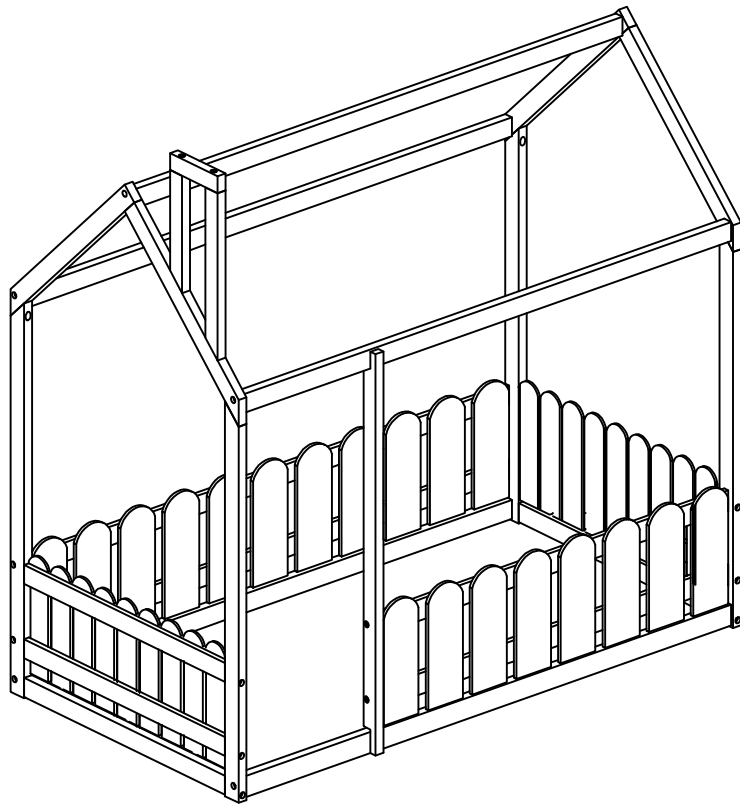

ASSEMBLY INSTRUCTIONS

FULL SIZE - MONTESORI HOUSE BED WITH FENCE

1

Detail View

2

Part List

A 	B 	C 
Cap for upper HB-1pc	Cap for lower HB-1pc	Cap for upper FB-1pc
D 	E 	F 
Cap for lower FB-1pc	Upper leg HB (L/R)-2pcs	Upper leg FB -1pc
G 	H 	J 
Upper leg FB -1pc	Horizontal bar HB&FB-2pcs	Horizontal bar HB&FB-2pcs
K 	L 	M 
Center upper leg -1pc	Front guard rails 2pc	Front side panels - 1pc
N 	P 	T 
Back guard rails -3pc	Back side panels - 1pc	Guard rail top 1pc
U 	V 	
Guard rail top 1pc	Guard rail top 1pc	