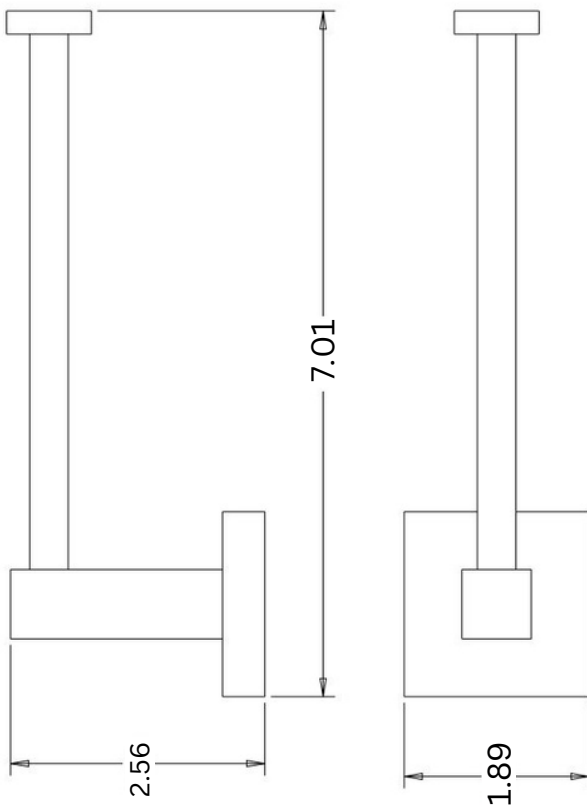

Dimensions

(Measurements in inches)

Toilet Paper Holder

**Vertical
Toilet Paper Holder
(CA3633)**

**Extended Post
Toilet Paper Holder
(CA36X3)**

Series	Model No.	Finish
Bianca	BN8304	Matte White
Capri	CA3604; CA3604BN; CA3604BZ	Polished Chrome; Brushed Nickel; Bronze
Catania	CT7304	Gun Metal Gray
Trieste	TR6304	Matte Black

Dimensions

(Measurements in inches)

Robe Hook