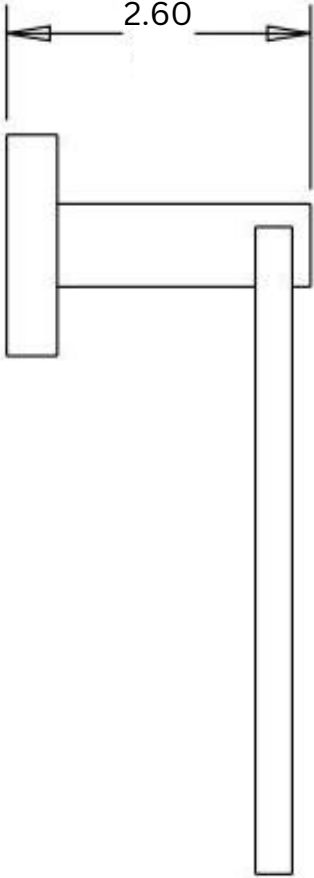

Series	Model No.	Finish
Bianca	BN8302	Matte White
Capri	CA3602; CA3602BN; CA3602BZ	Polished Chrome; Brushed Nickel; Bronze
Catania	CT7302	Gun Metal Gray
Trieste	TR6302	Matte Black

Features

- Made of solid brass
- Includes installation hardware
- Matching accessories available by series
- Concealed disc mounting system
- Rust, tarnish resistant
- No assembly required

Dimensions

(Measurements in inches)

Towel Ring

Series	Model No.	Finish
Bianca	BN8303	Matte White
Capri	CA3603; CA3603BN; CA3603BZ	Polished Chrome; Brushed Nickel; Bronze
Capri	CA3633	Polished Chrome
Capri	CA36X3	Polished Chrome
Catania	CT7303	Gun Metal Gray
Trieste	TR6303	Matte Black

Dimensions

(Measurements in inches)

Toilet Paper Holder

**Vertical
Toilet Paper Holder
(CA3633)**

**Extended Post
Toilet Paper Holder
(CA36X3)**

Series	Model No.	Finish
Bianca	BN8304	Matte White
Capri	CA3604; CA3604BN; CA3604BZ	Polished Chrome; Brushed Nickel; Bronze
Catania	CT7304	Gun Metal Gray
Trieste	TR6304	Matte Black

Dimensions

(Measurements in inches)

Robe Hook