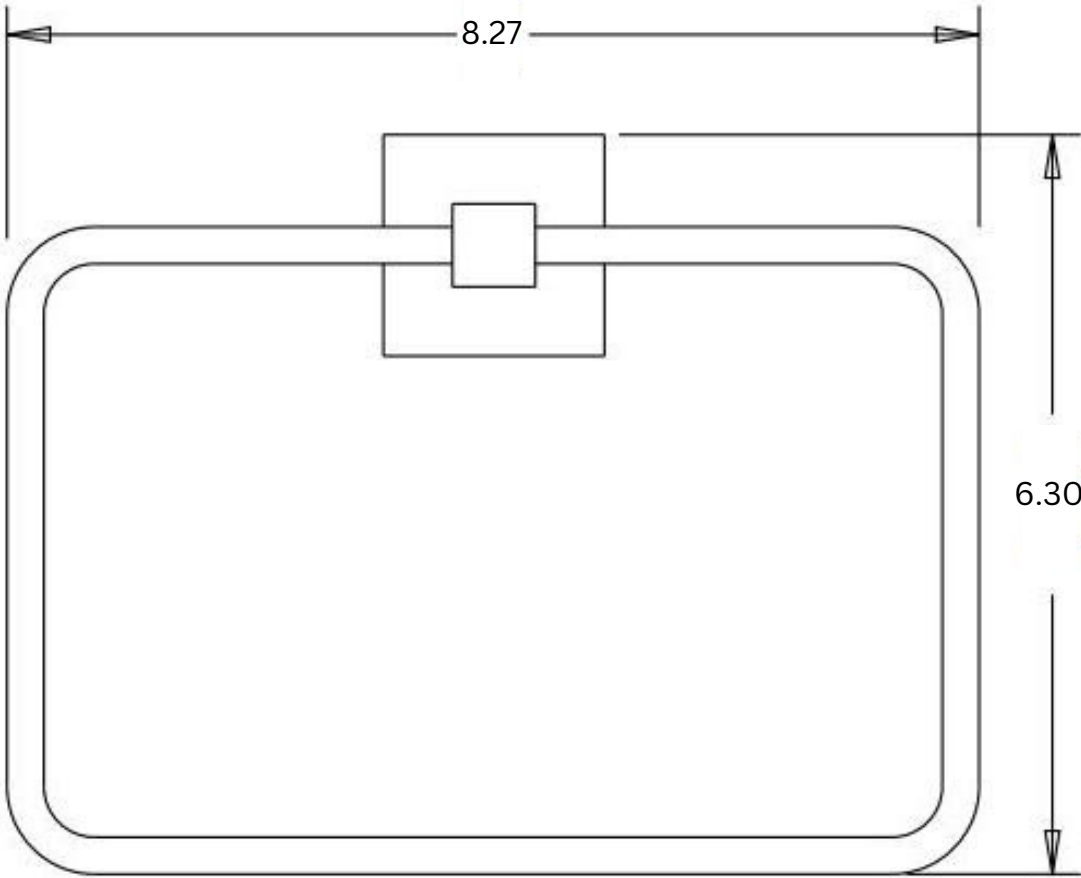

Dimensions

(Measurements in inches)

Towel Ring

Series	Model No.	Finish
Bianca	BN8303	Matte White
Capri	CA3603; CA3603BN; CA3603BZ	Polished Chrome; Brushed Nickel; Bronze
Capri	CA3633	Polished Chrome
Capri	CA36X3	Polished Chrome
Catania	CT7303	Gun Metal Gray
Trieste	TR6303	Matte Black

Dimensions

(Measurements in inches)

Toilet Paper Holder

**Vertical
Toilet Paper Holder
(CA3633)**

**Extended Post
Toilet Paper Holder
(CA36X3)**

Series	Model No.	Finish
Bianca	BN8304	Matte White
Capri	CA3604; CA3604BN; CA3604BZ	Polished Chrome; Brushed Nickel; Bronze
Catania	CT7304	Gun Metal Gray
Trieste	TR6304	Matte Black

Dimensions

(Measurements in inches)

Robe Hook