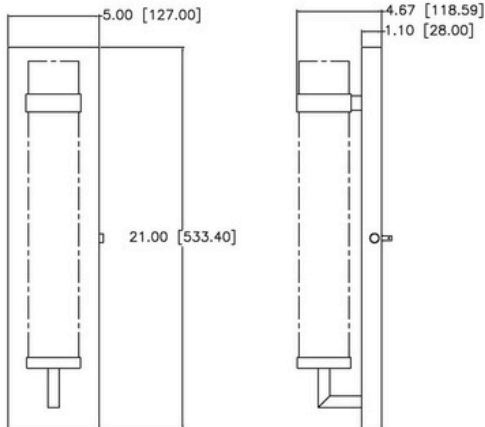

Light Source

Lamp: Not Included

Lamp Type: T10

Incandescent or LED

Number of bulbs: 3

Max Wattage/Range: 60W

Voltage: 120

Socket Type: E26 MED BASE

Mounting / Installations

SkyPlug Plug-in Mounting System

Lead Wire Length: 6"

Wire Type: 1015 105°C

Location Rating: Damp

Luminaire Support: Max. 50 lbs

SkyPlug: SPU-3L

SkyOutlet: SR-3L