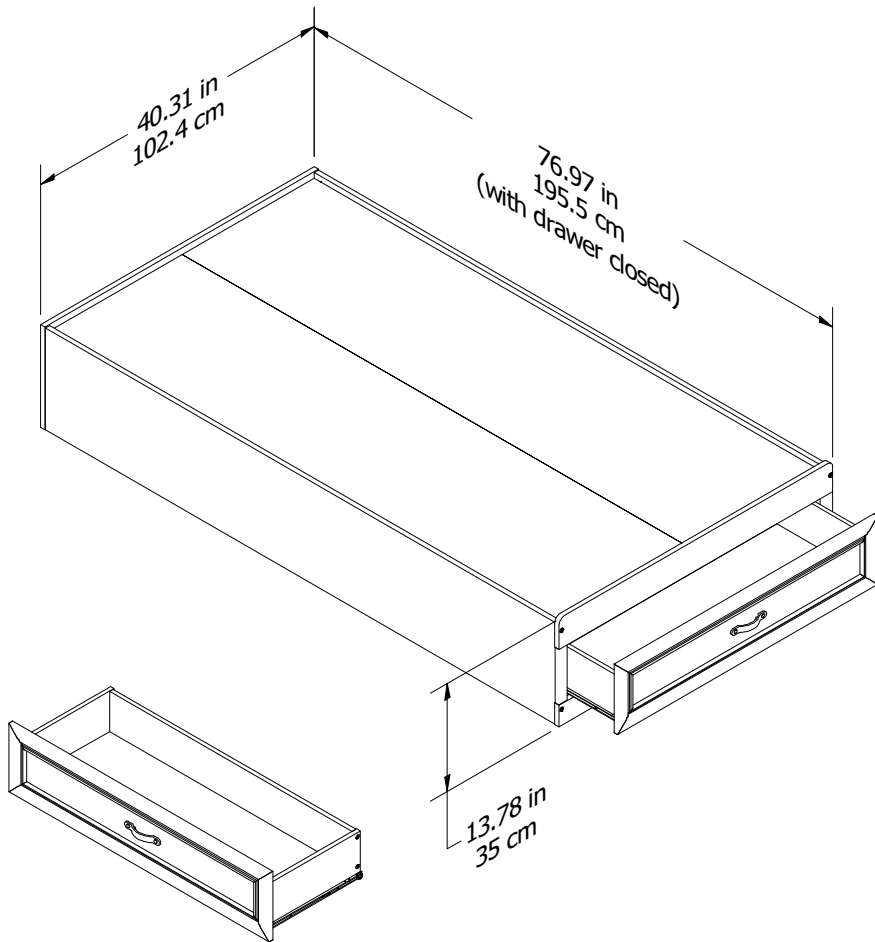

7191

**drawer box size:**

5.17 in.H x 35.74 in.W x 12.97 in.D  
13.15 cm H x 90.8 cm W x 13.15 cm D

Wood Breakdown:  
PB 98% & 2% MDF

Total storage: 1.38 cubic feet

**Overall Product Size:**

76.97 in. W x 40.31 in. D x 13.78 in. H  
195.5 cm W x 102.4 cm D x 35.0 cm H

Maximum Weight Capacities  
Unit Weight: 110lbs. (49.89kgs)