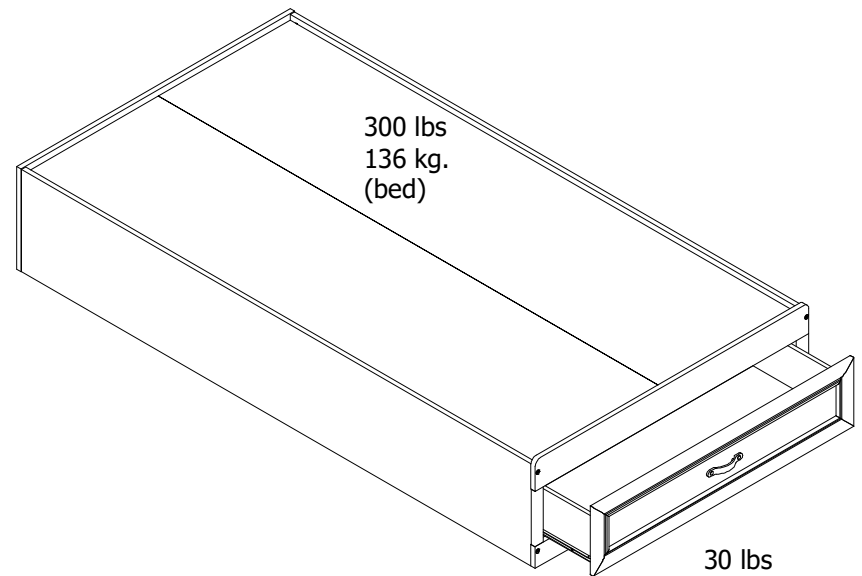

7191

**drawer box size:**

5.17 in.H x 35.74 in.W x 12.97 in.D  
13.15 cm H x 90.8 cm W x 13.15 cm D

Wood Breakdown:  
PB 98% & 2% MDF

Total storage: 1.38 cubic feet

**Overall Product Size:**

76.97 in. W x 40.31 in. D x 13.78 in. H  
195.5 cm W x 102.4 cm D x 35.0 cm H

Maximum Weight Capacities  
Unit Weight: 110lbs. (49.89kgs)