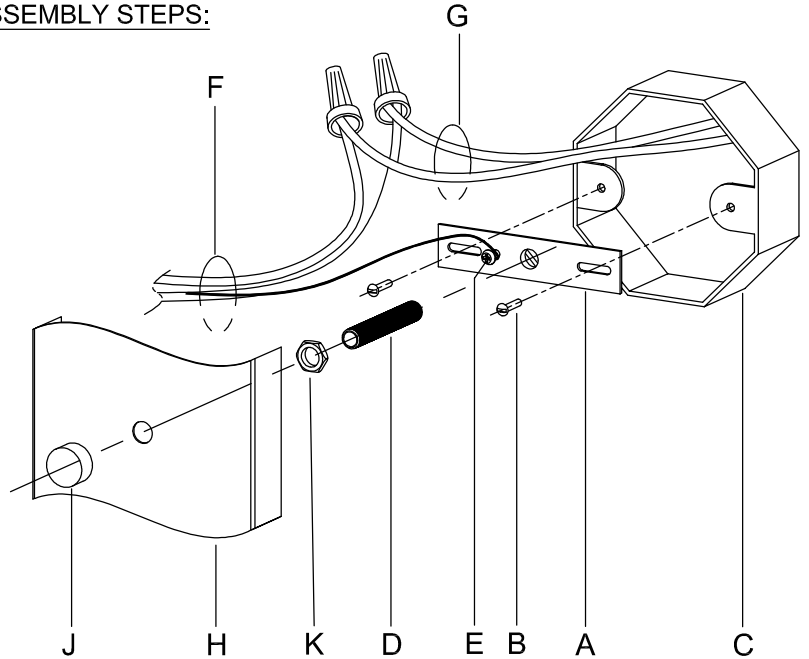

Assembly & Installation Instructions

CAUTION: Read instructions carefully and turn electricity off at main circuit breaker panel before beginning installation.

WARNING - If any Special Control Devices are used with this Fixture, Follow the Instructions Carefully to assure full compliance with N.E.C. requirements. If there are any questions, contact a Qualified Electrical Contractor.

CAUTION - All glass is fragile, use care when handling Glass component(s) and or Lamp(s).

WARNING - To comply with the National Electrical Code and Underwriters Laboratories requirements, when installed outdoors, or in wet locations, the edge of the wall plate coming in contact with the mounting surface, must be sealed with a latex waterproof caulking to prevent water from entering the outlet box.

CANOPY MOUNTING & WIRE CONNECTION ASSEMBLY STEPS:

1. D,E → A
2. K → D
3. B,A → C
4. F → G
5. H,J → D

FIXTURE ASSEMBLY STEPS:

1. P,Q,H → M
2. N → K

FIXTURE ASSEMBLY STEPS:

1. P,Q,H → M
2. L → K
3. N → K

B, C, G & N
(NOT FURNISHED)
(NO INCLUIDA)
(NON FOURNIE)