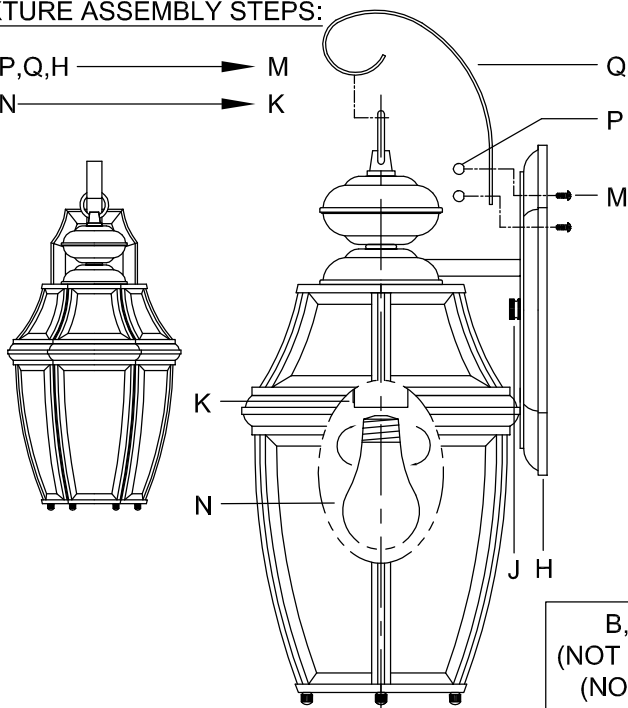

Assembly & Installation Instructions

CAUTION: Read instructions carefully and turn electricity off at main circuit breaker panel before beginning installation.

WARNING - If any Special Control Devices are used with this Fixture, Follow the Instructions Carefully to assure full compliance with N.E.C. requirements. If there are any questions, contact a Qualified Electrical Contractor.

CAUTION - All glass is fragile, use care when handling Glass component(s) and or Lamp(s).

WARNING - To comply with the National Electrical Code and Underwriters Laboratories requirements, when installed outdoors, or in wet locations, the edge of the wall plate coming in contact with the mounting surface, must be sealed with a latex waterproof caulking to prevent water from entering the outlet box.

CANOPY MOUNTING & WIRE CONNECTION ASSEMBLY STEPS:

1. D,E → A
2. K → D
3. B,A → C
4. F → G
5. H,J → D

FIXTURE ASSEMBLY STEPS:

1. P,Q,H → M
2. N → K

FIXTURE ASSEMBLY STEPS:

1. P,Q,H → M
2. L → K
3. N → K

B, C, G & N
(NOT FURNISHED)
(NO INCLUIDA)
(NON FOURNIE)