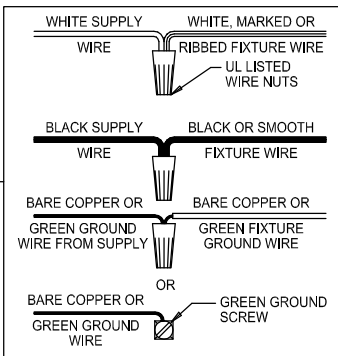

Assembly & Installation Instructions

CAUTION: Read instructions carefully and turn electricity off at main circuit breaker panel before beginning installation.

WARNING - If any Special Control Devices are used with this Fixture, Follow the Instructions Carefully to assure full compliance with N.E.C. requirements. If there are any questions, contact a Qualified Electrical Contractor.

CANOPY MOUNTING & WIRE CONNECTION ASSEMBLY STEPS:

1. D,E → A
2. K → D
3. B,A → C
4. F → G
5. H,J → D

FIXTURE ASSEMBLY STEPS:

1. P,Q,H → M
2. N → K

FIXTURE ASSEMBLY STEPS:

1. P,Q,H → M
2. L → K
3. N → K

B, C, G & N
(NOT FURNISHED)
(NO INCLUIDA)
(NON FOURNIE)