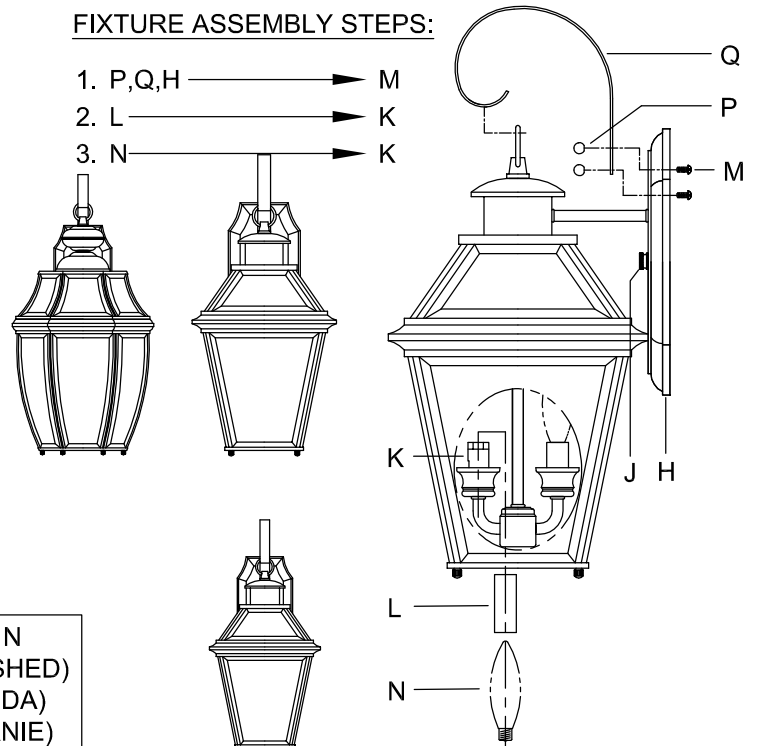

Assembly & Installation Instructions

CAUTION: Read instructions carefully and turn electricity off at main circuit breaker panel before beginning installation.

WARNING - If any Special Control Devices are used with this Fixture, Follow the Instructions Carefully to assure full compliance with N.E.C. requirements. If there are any questions, contact a Qualified Electrical Contractor.

CAUTION - All glass is fragile, use care when handling Glass component(s) and or Lamp(s).

WARNING - To comply with the National Electrical Code and Underwriters Laboratories requirements, when installed outdoors, or in wet locations, the edge of the wall plate coming in contact with the mounting surface, must be sealed with a latex waterproof caulking to prevent water from entering the outlet box.

CANOPY MOUNTING & WIRE CONNECTION ASSEMBLY STEPS:

1. D,E → A
2. K → D
3. B,A → C
4. F → G
5. H,J → D

FIXTURE ASSEMBLY STEPS:

1. P,Q,H → M
2. N → K

FIXTURE ASSEMBLY STEPS:

1. P,Q,H → M
2. L → K
3. N → K

B, C, G & N
(NOT FURNISHED)
(NO INCLUIDA)
(NON FOURNIE)

Instrucciones de ensamblaje e instalación

Precaución: Lea cuidadosamente las instrucciones y desconecte la electricidad del cortacircuitos principal antes de iniciar la instalación.

ADVERTENCIA - Si usa algún dispositivo especial de control con este aparato de luz, siga las instrucciones cuidadosamente para asegurar la completa conformidad con los requisitos N.E.C. Si existe alguna duda, contacte un electricista calificado.