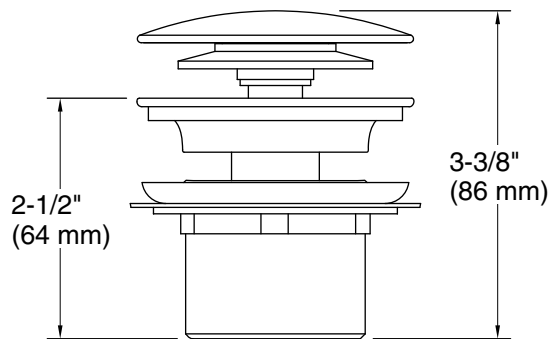

Technical Information

All product dimensions are nominal.

Drain included: Yes

Notes

Install this product according to the installation instructions.