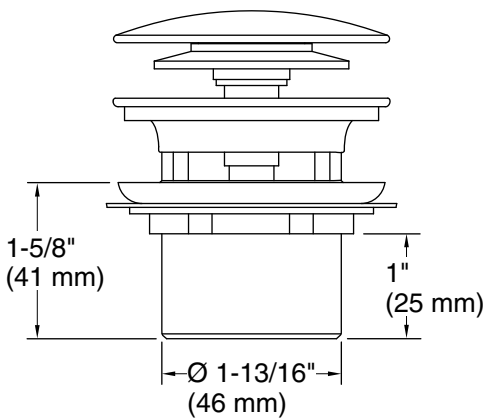

Technical Information

All product dimensions are nominal.

Drain included: Yes

Notes

Install this product according to the installation instructions.