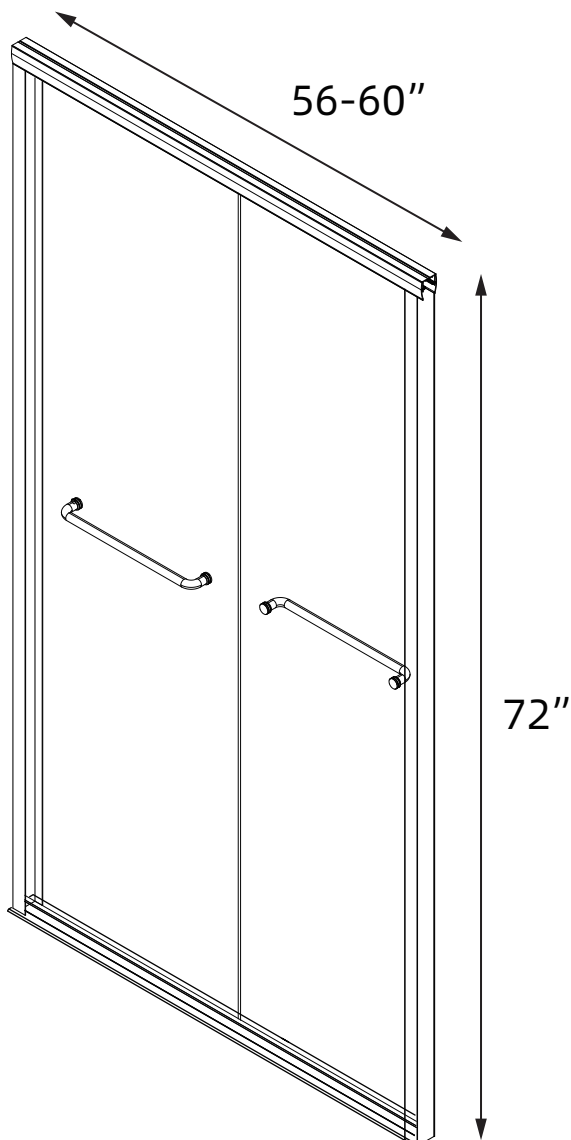

# SIZE DETAILS

## SHOWER DOOR

✉ support@trendytotesinc.com

☎ 213 675 2021

PRODUCT  
INSTRUCTION  
VIDEO

**KINDLY ATTENTION:** To ensure a perfect installation, please measure the actual shower door size for the opening and mark the enclosure accordingly. Do not prepare the opening until you have received the shower door. Because the shower door dimensions may vary by up to 1 1/4 inch due to the manufacturing process.