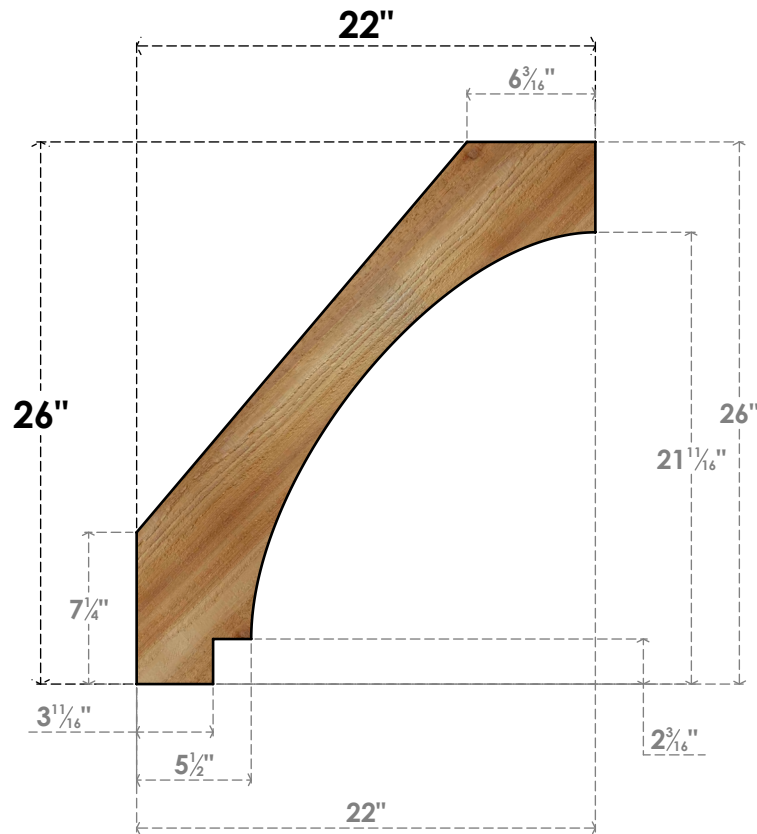

# BRC06X22X26IMPOORWR

6"W X 22"D X 26"H IMPERIAL ROUGH SAWN BRACE, WESTERN RED CEDAR

**SIDE**

**FRONT**

EKENA MILLWORK  
 2300 WEST MAIN ST.  
 CLARKSVILLE, TX 75426  
 TOLL FREE: 866-607-0453  
 WWW.EKENAMILLWORK.COM